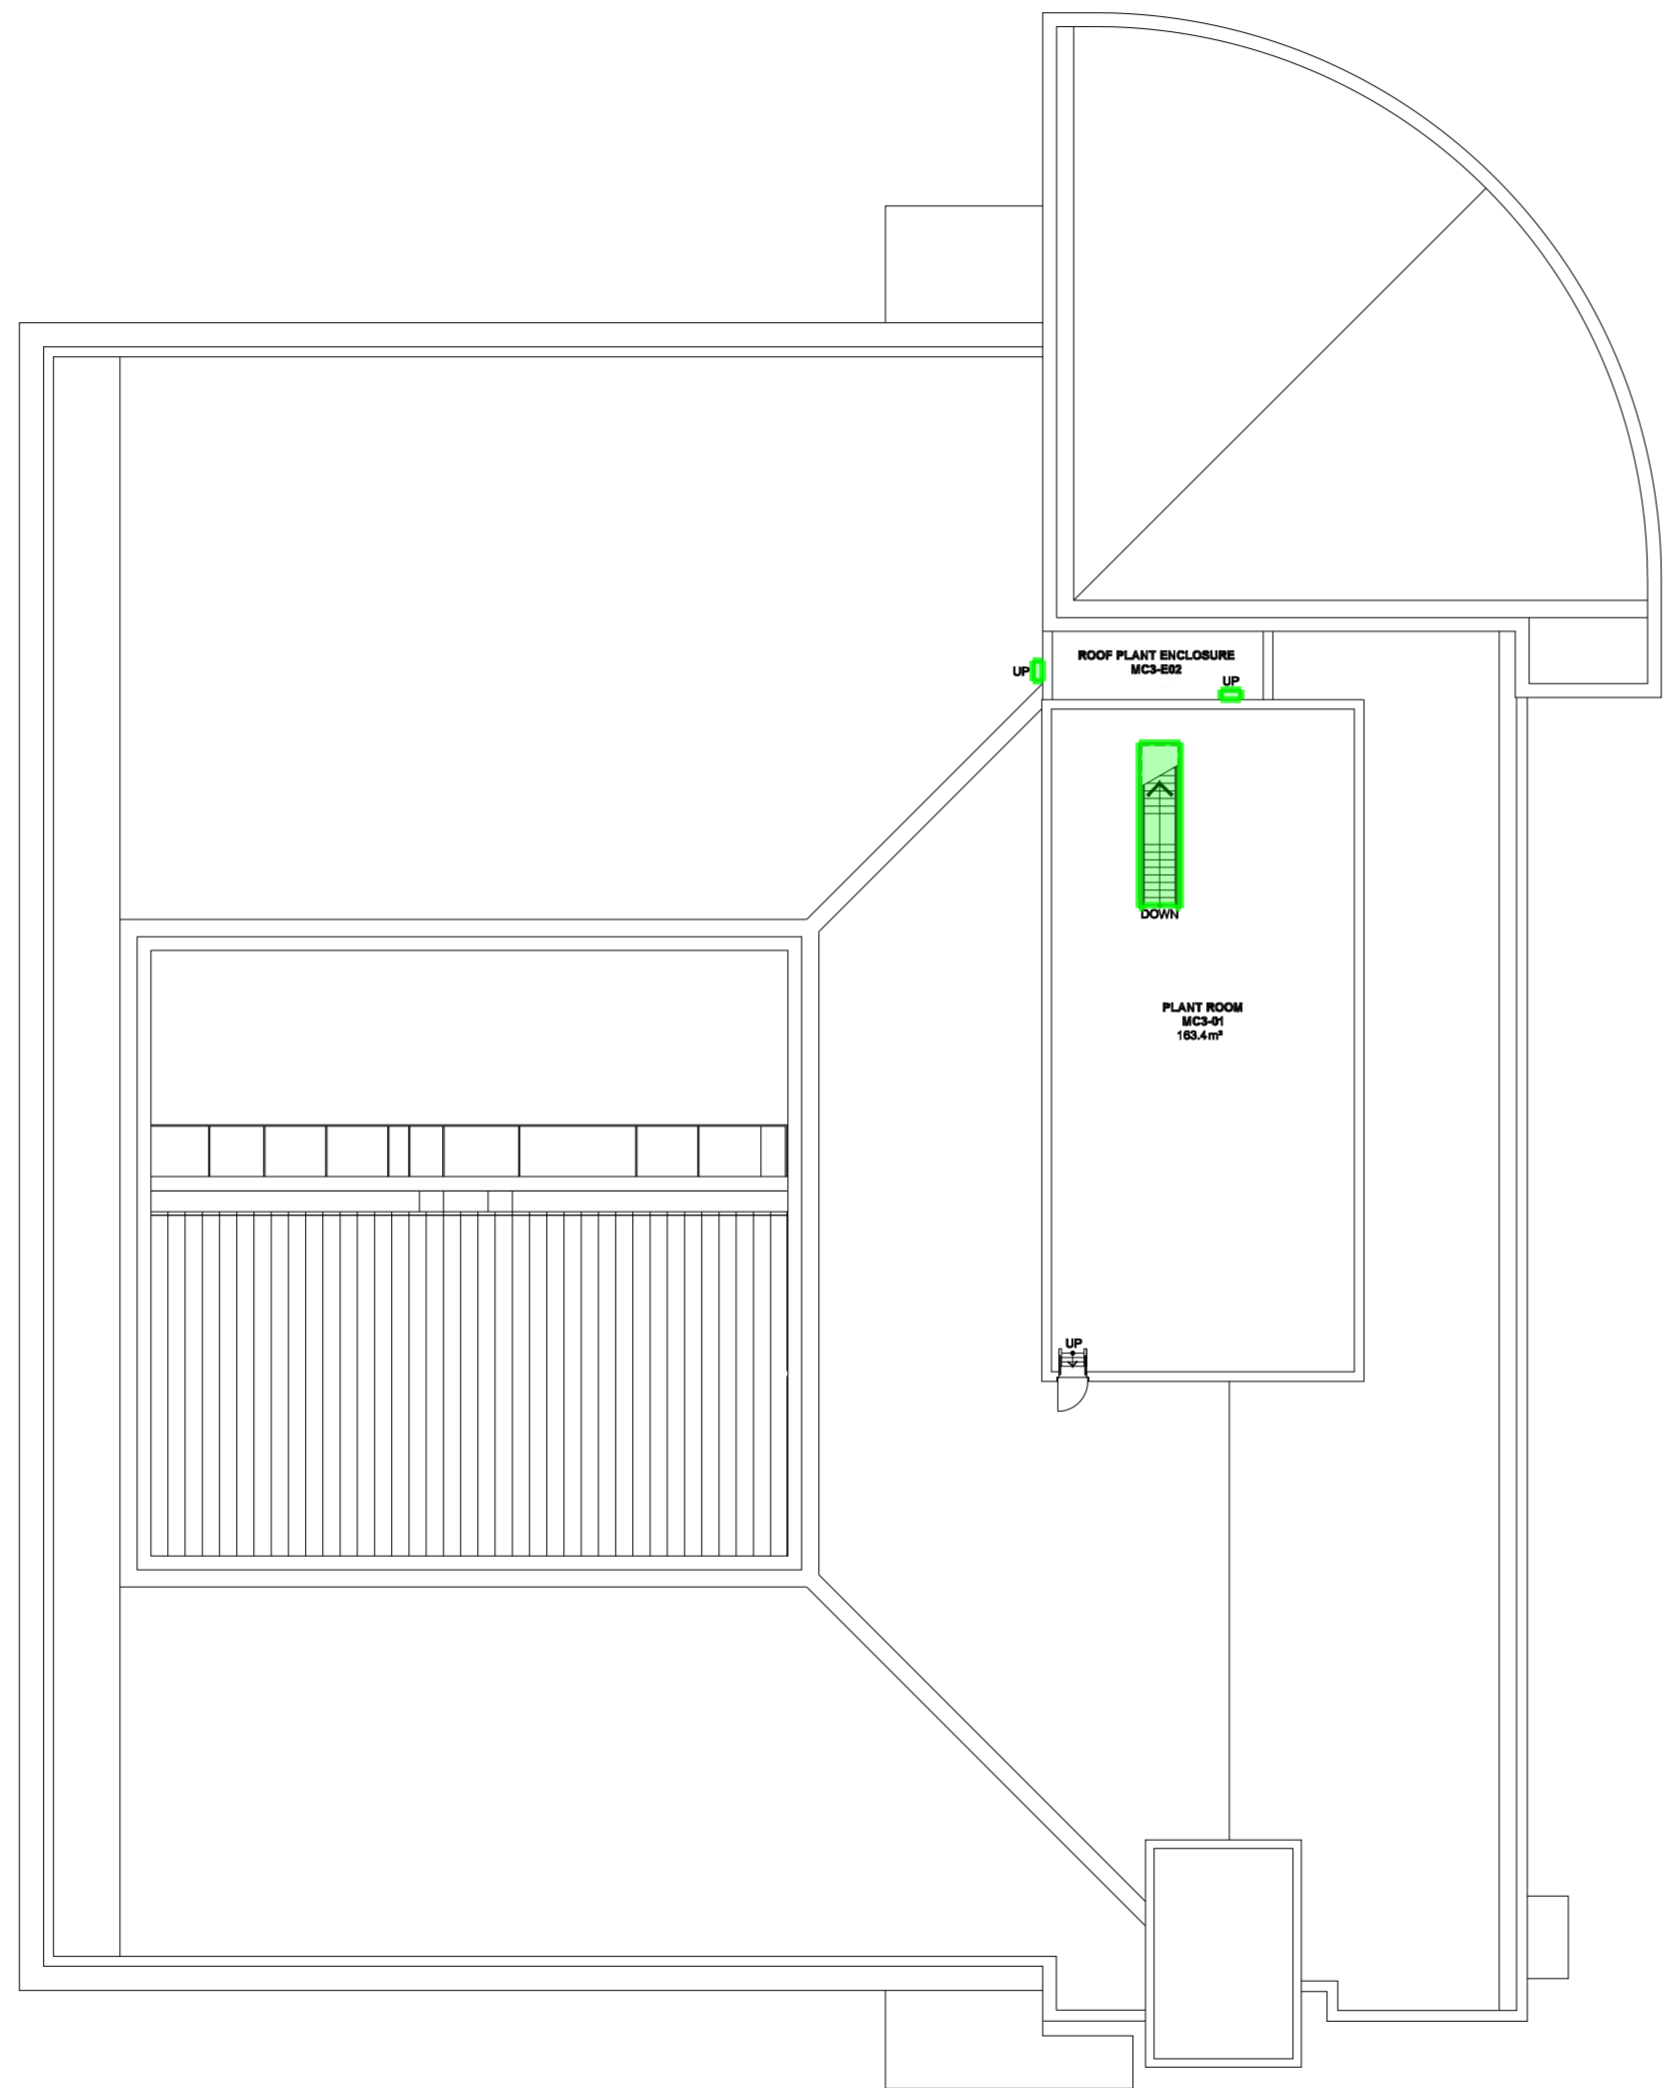

Legend

 E9.2 Staircases and Balustrades 6 m2

LEVEL 3

BUILDING A