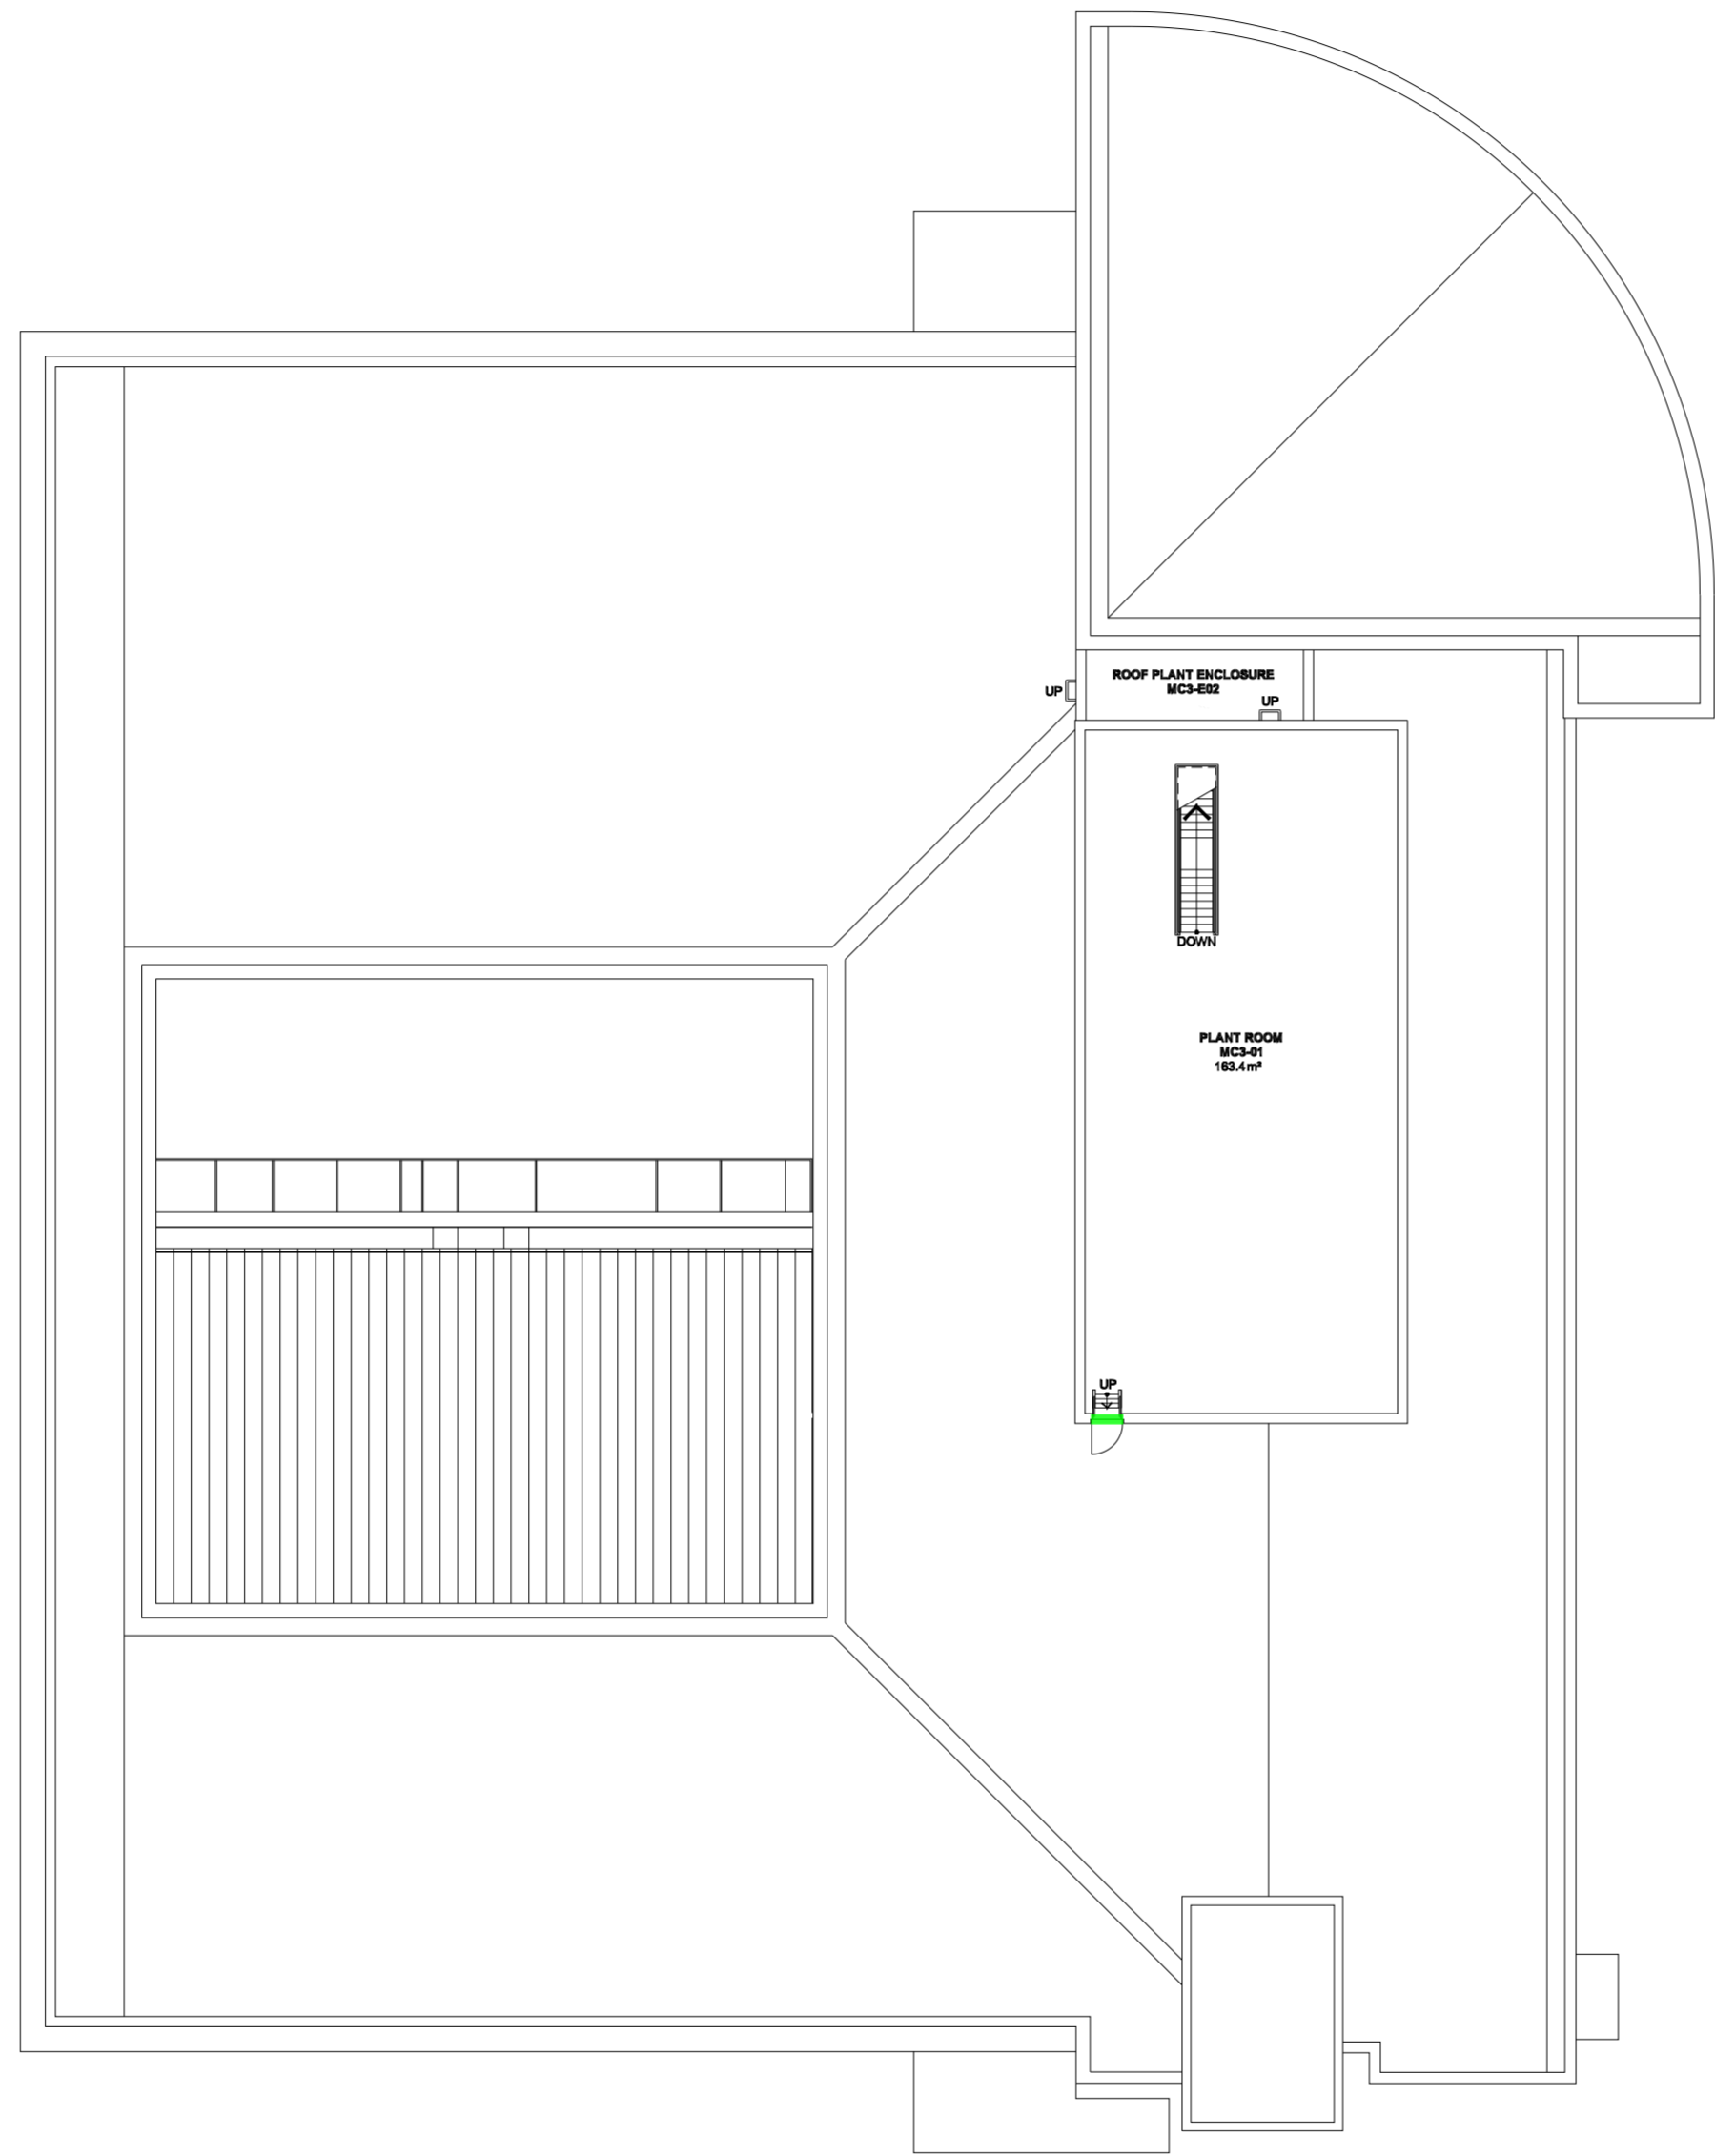

Legend

E8. Windows and Doors 2 m2

5 10m 25 50 75

**LEVEL 3**  
**BUILDING A**