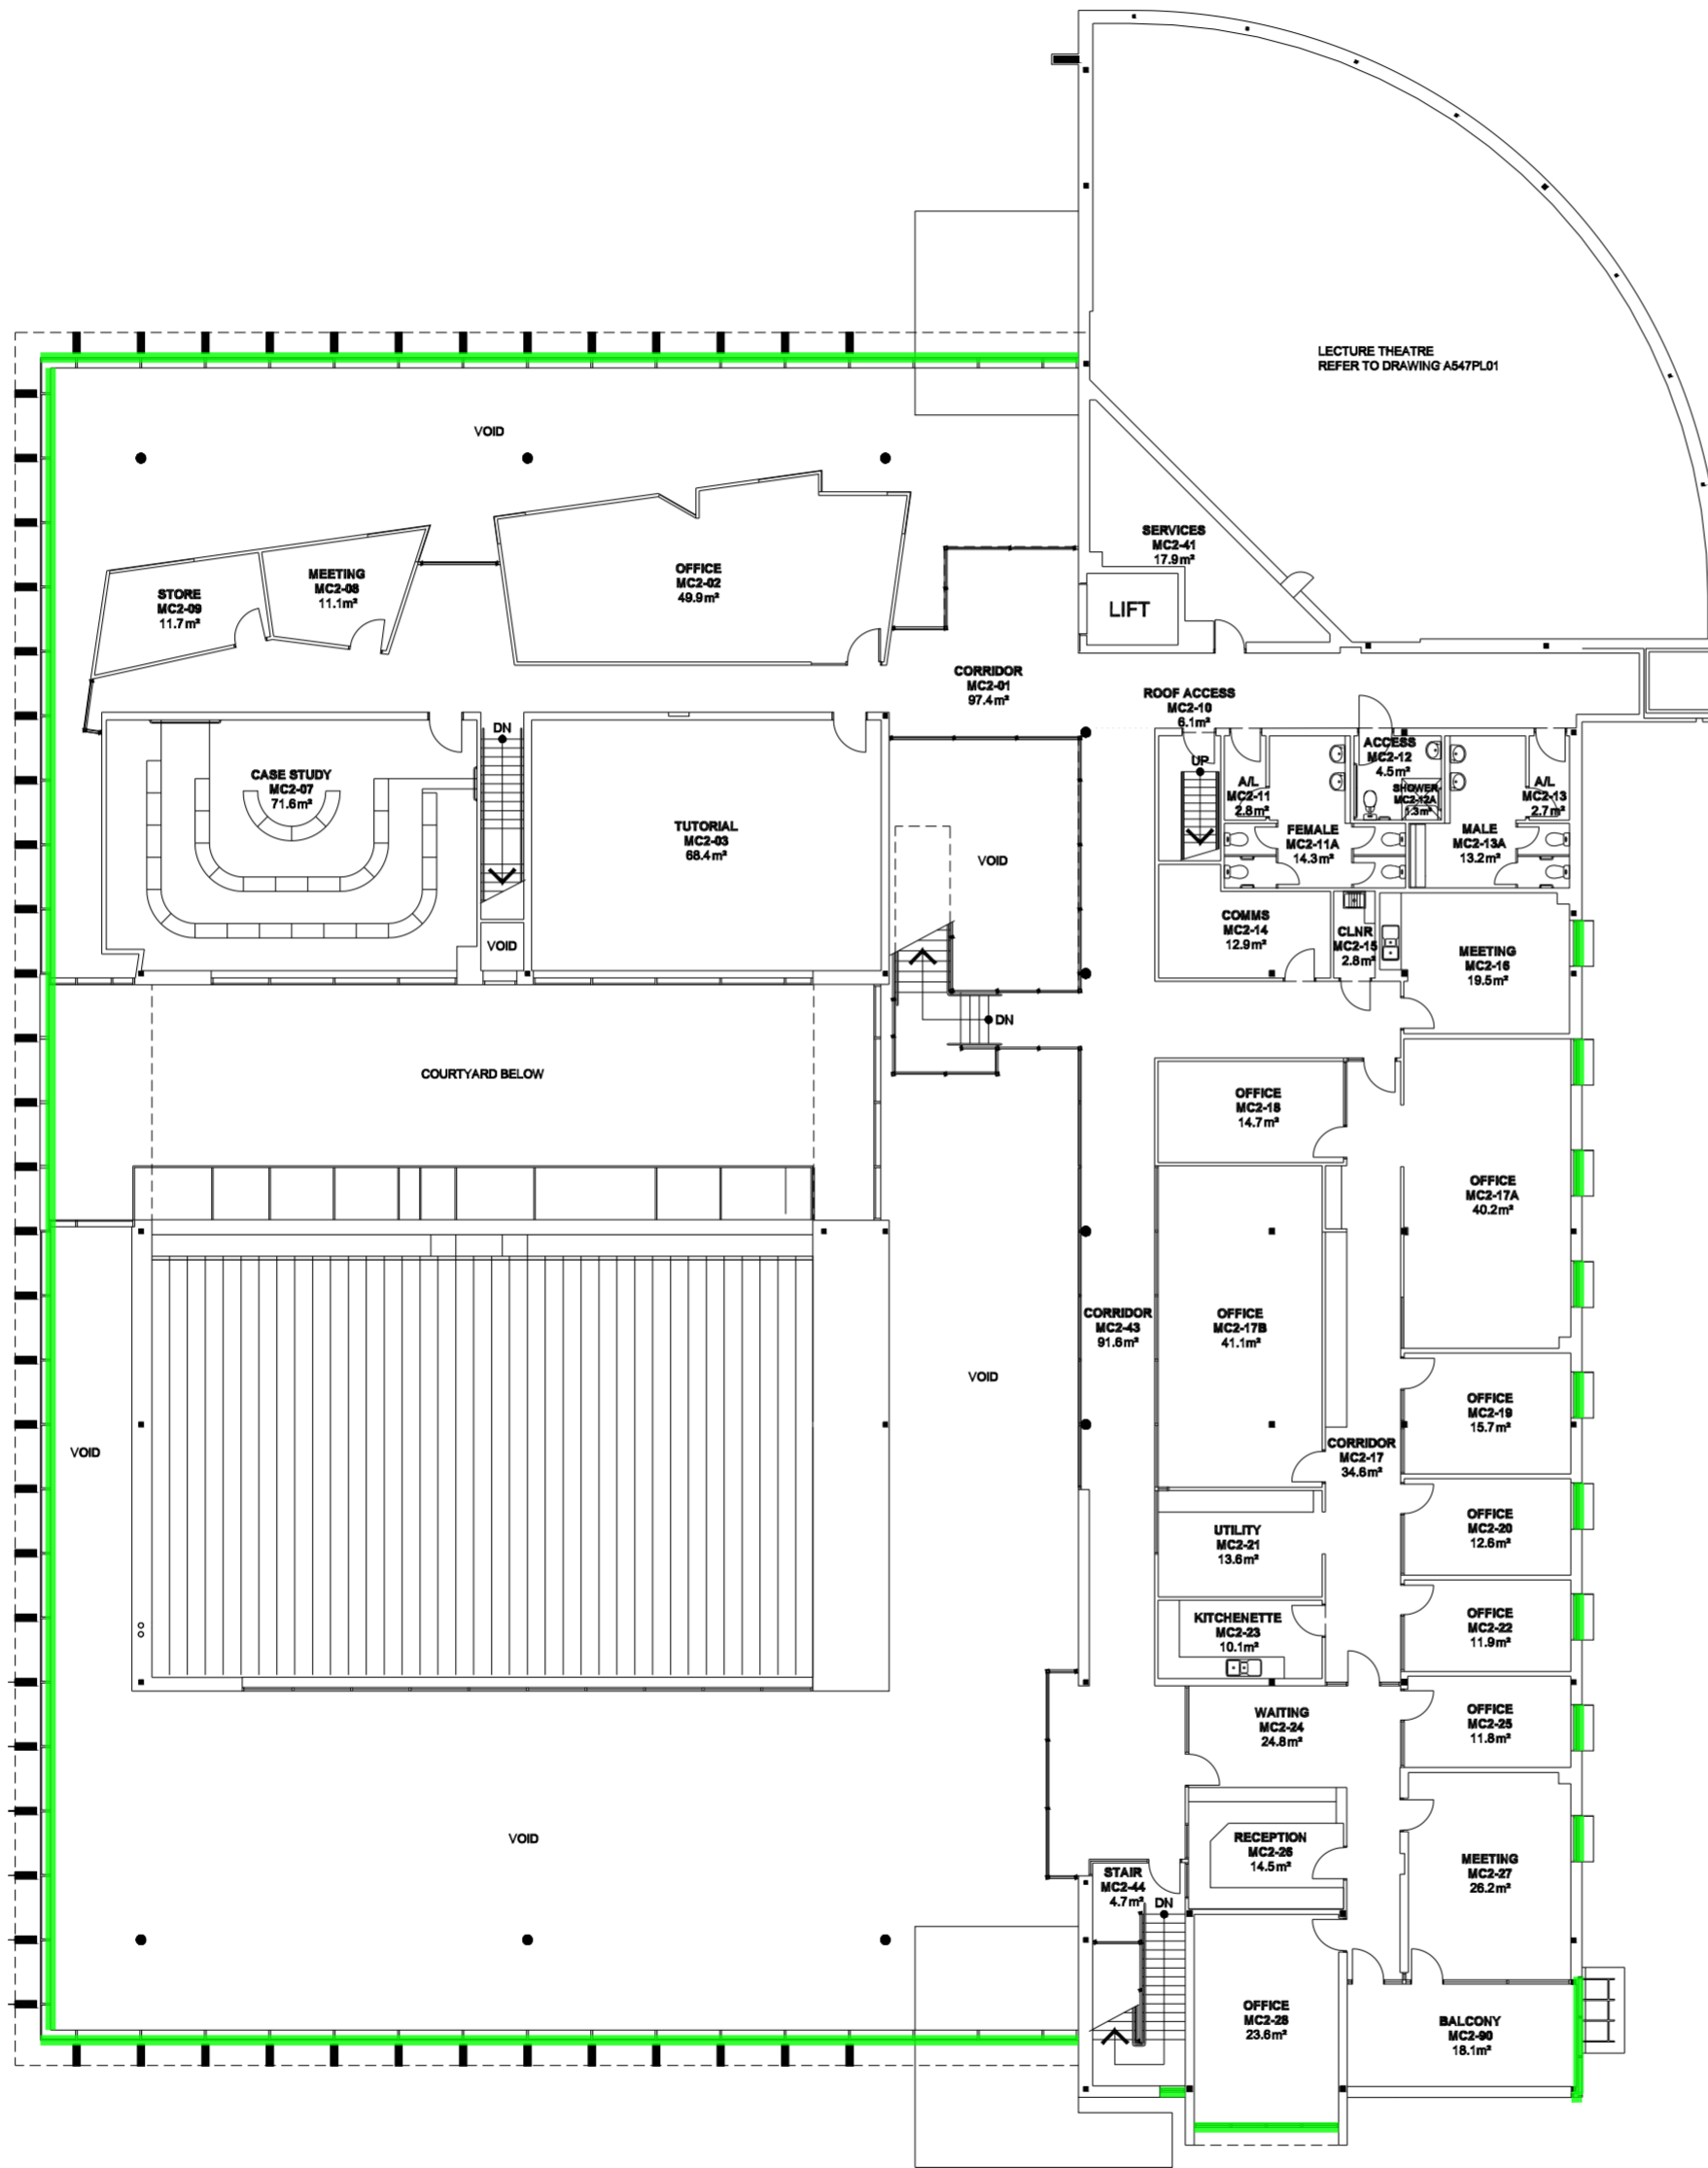

Legend

E8. Windows and Doors 523 m2

5 10m 25 50 75

LEVEL 2
BUILDING A