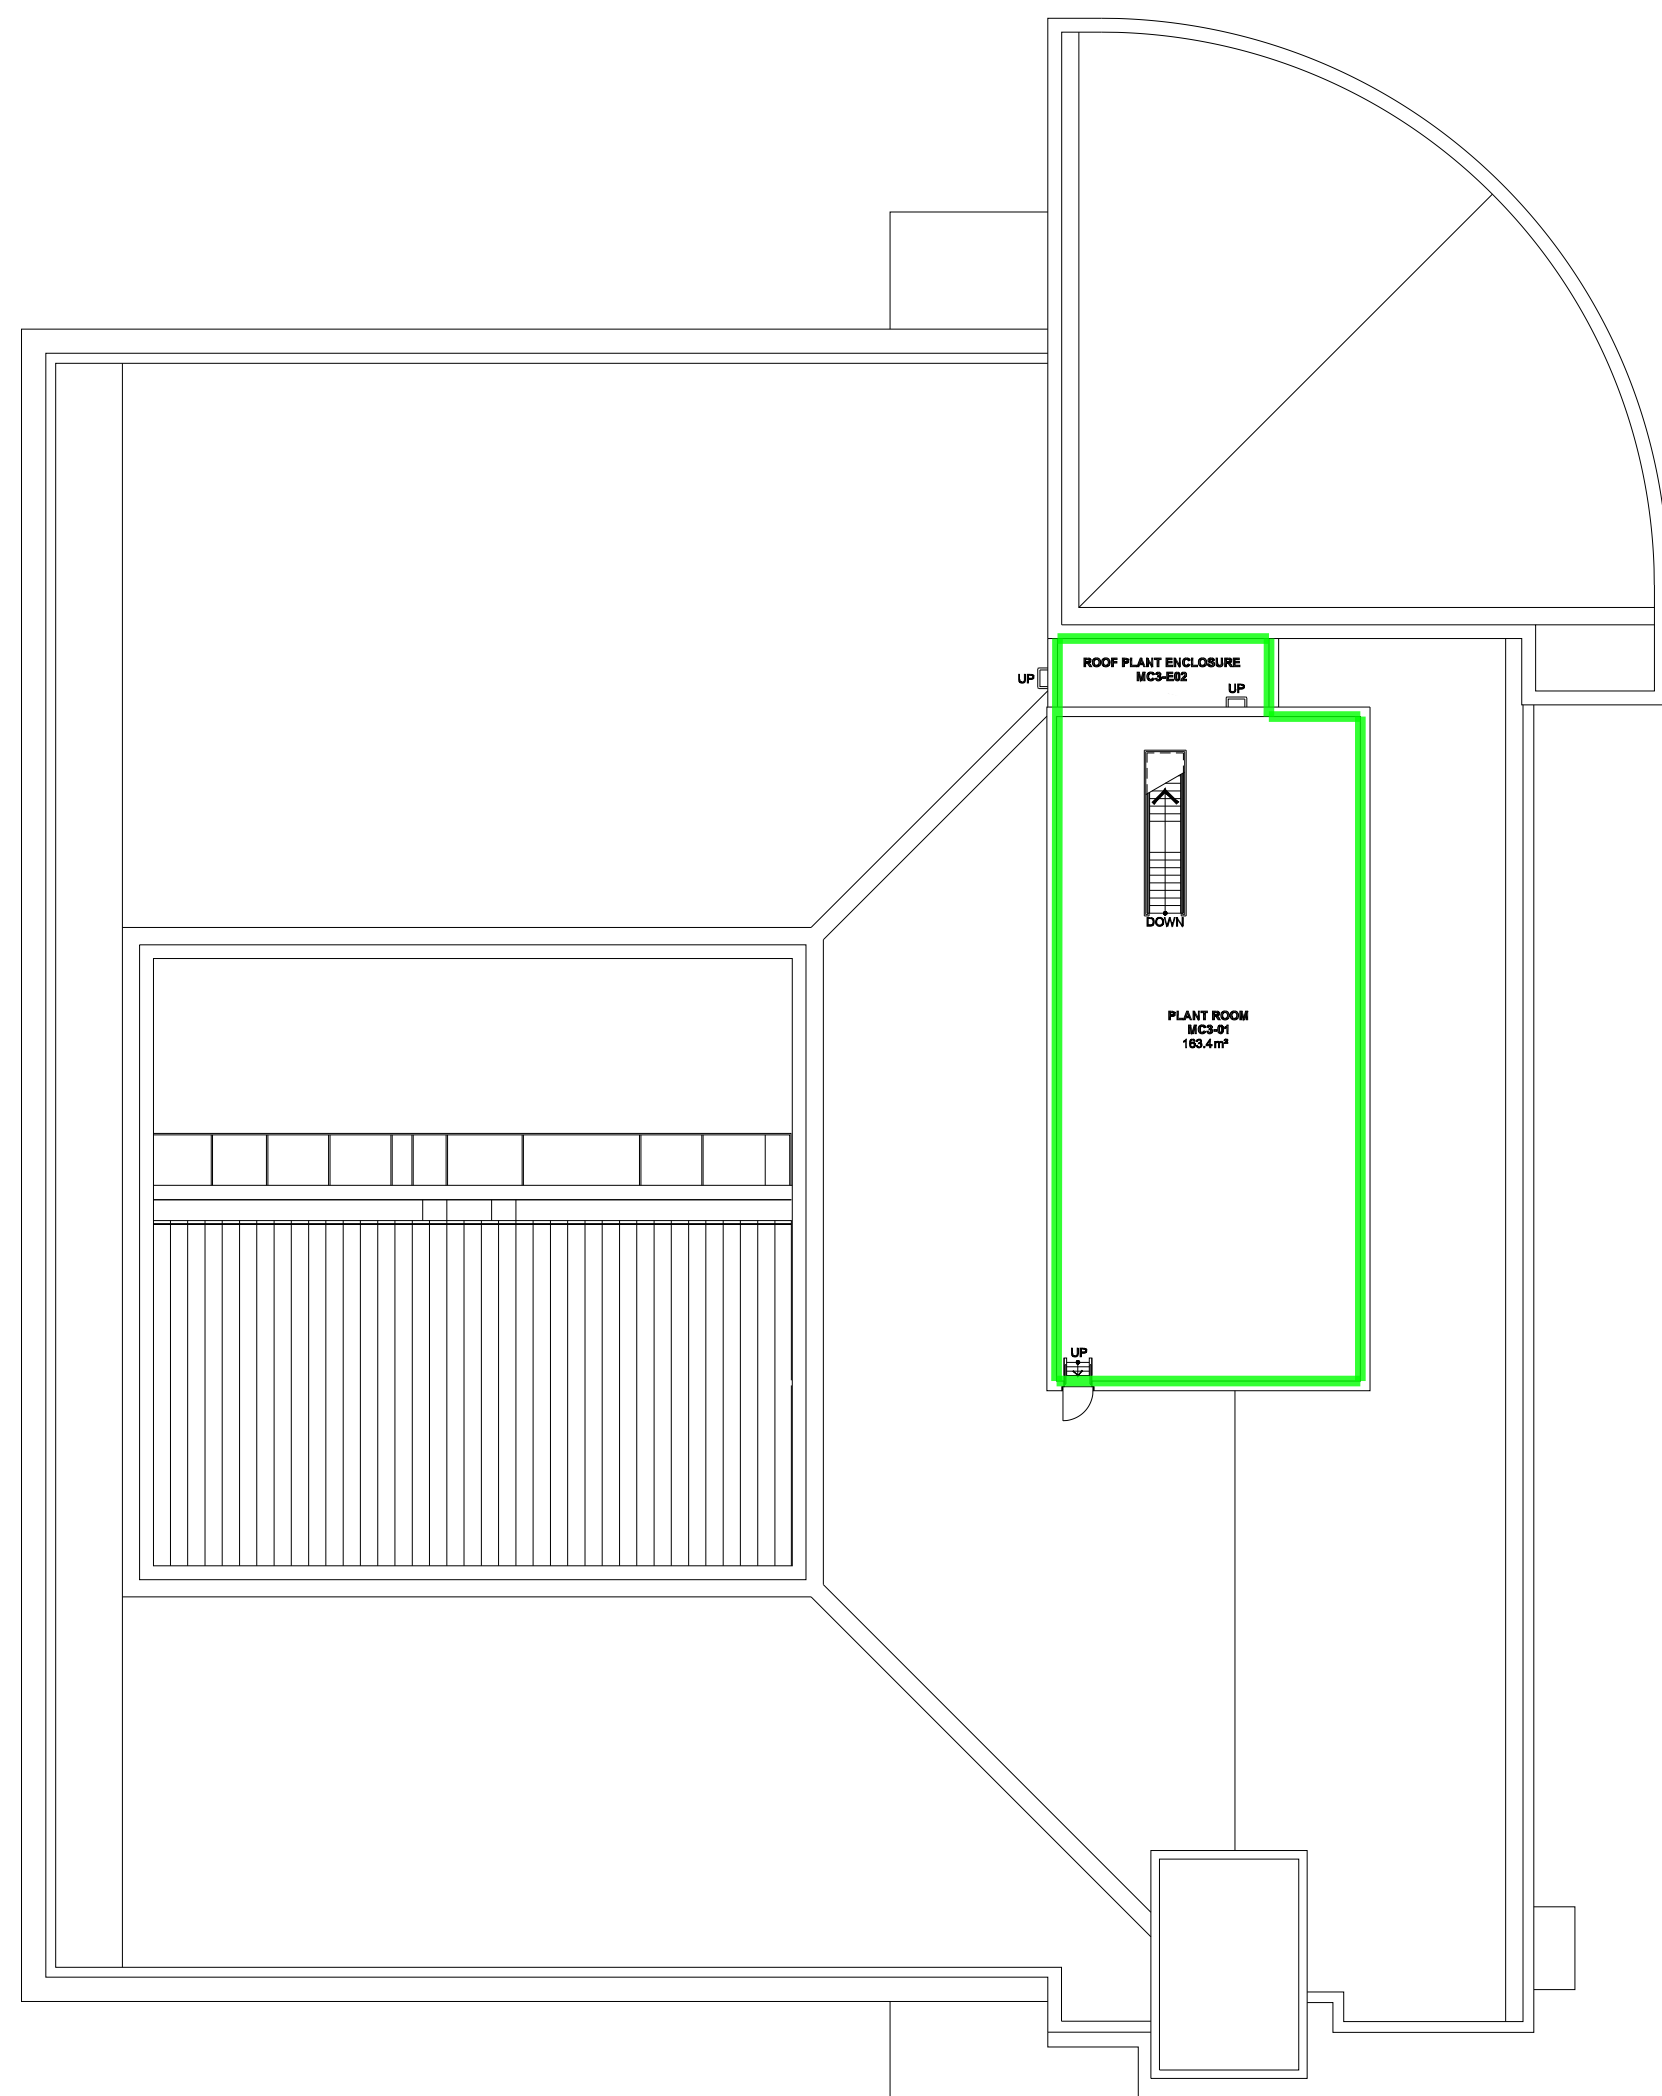

Legend

 E7. Exterior walls and Exterior Finish 150 m2

**LEVEL 3**

**BUILDING A**