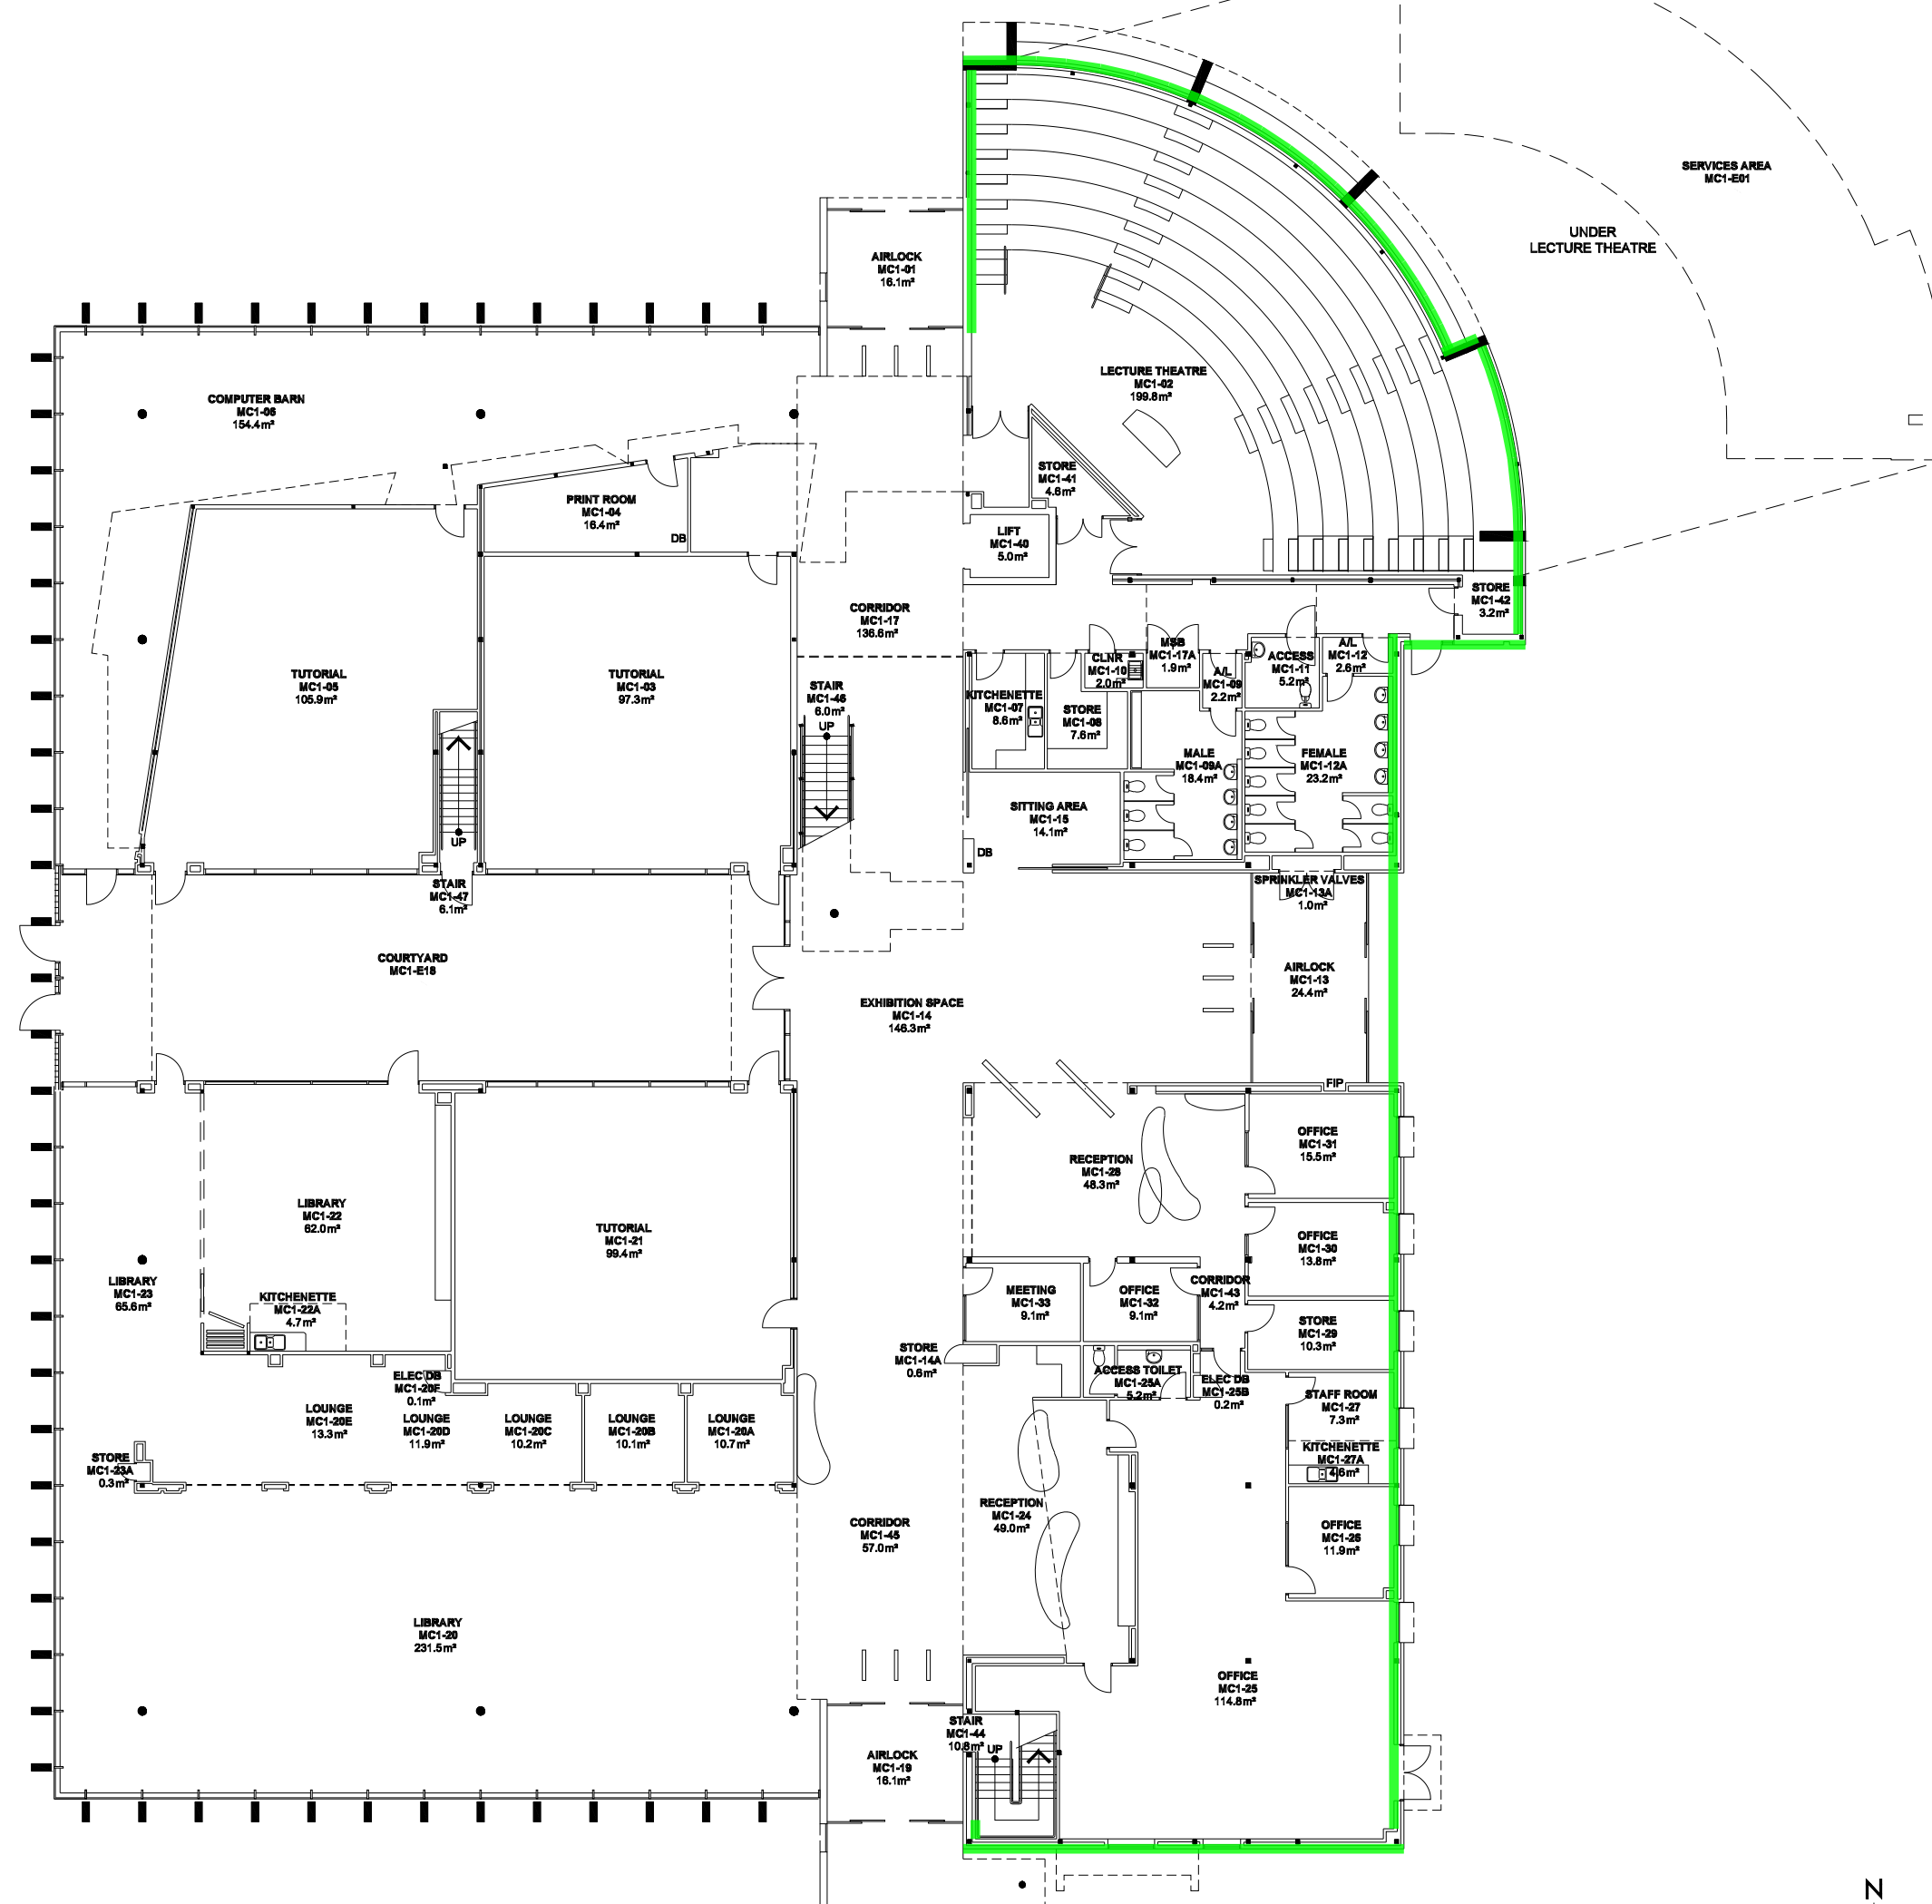

Legend

E7. Exterior walls and Exterior Finish 342 m2

LEVEL 1
BUILDING A