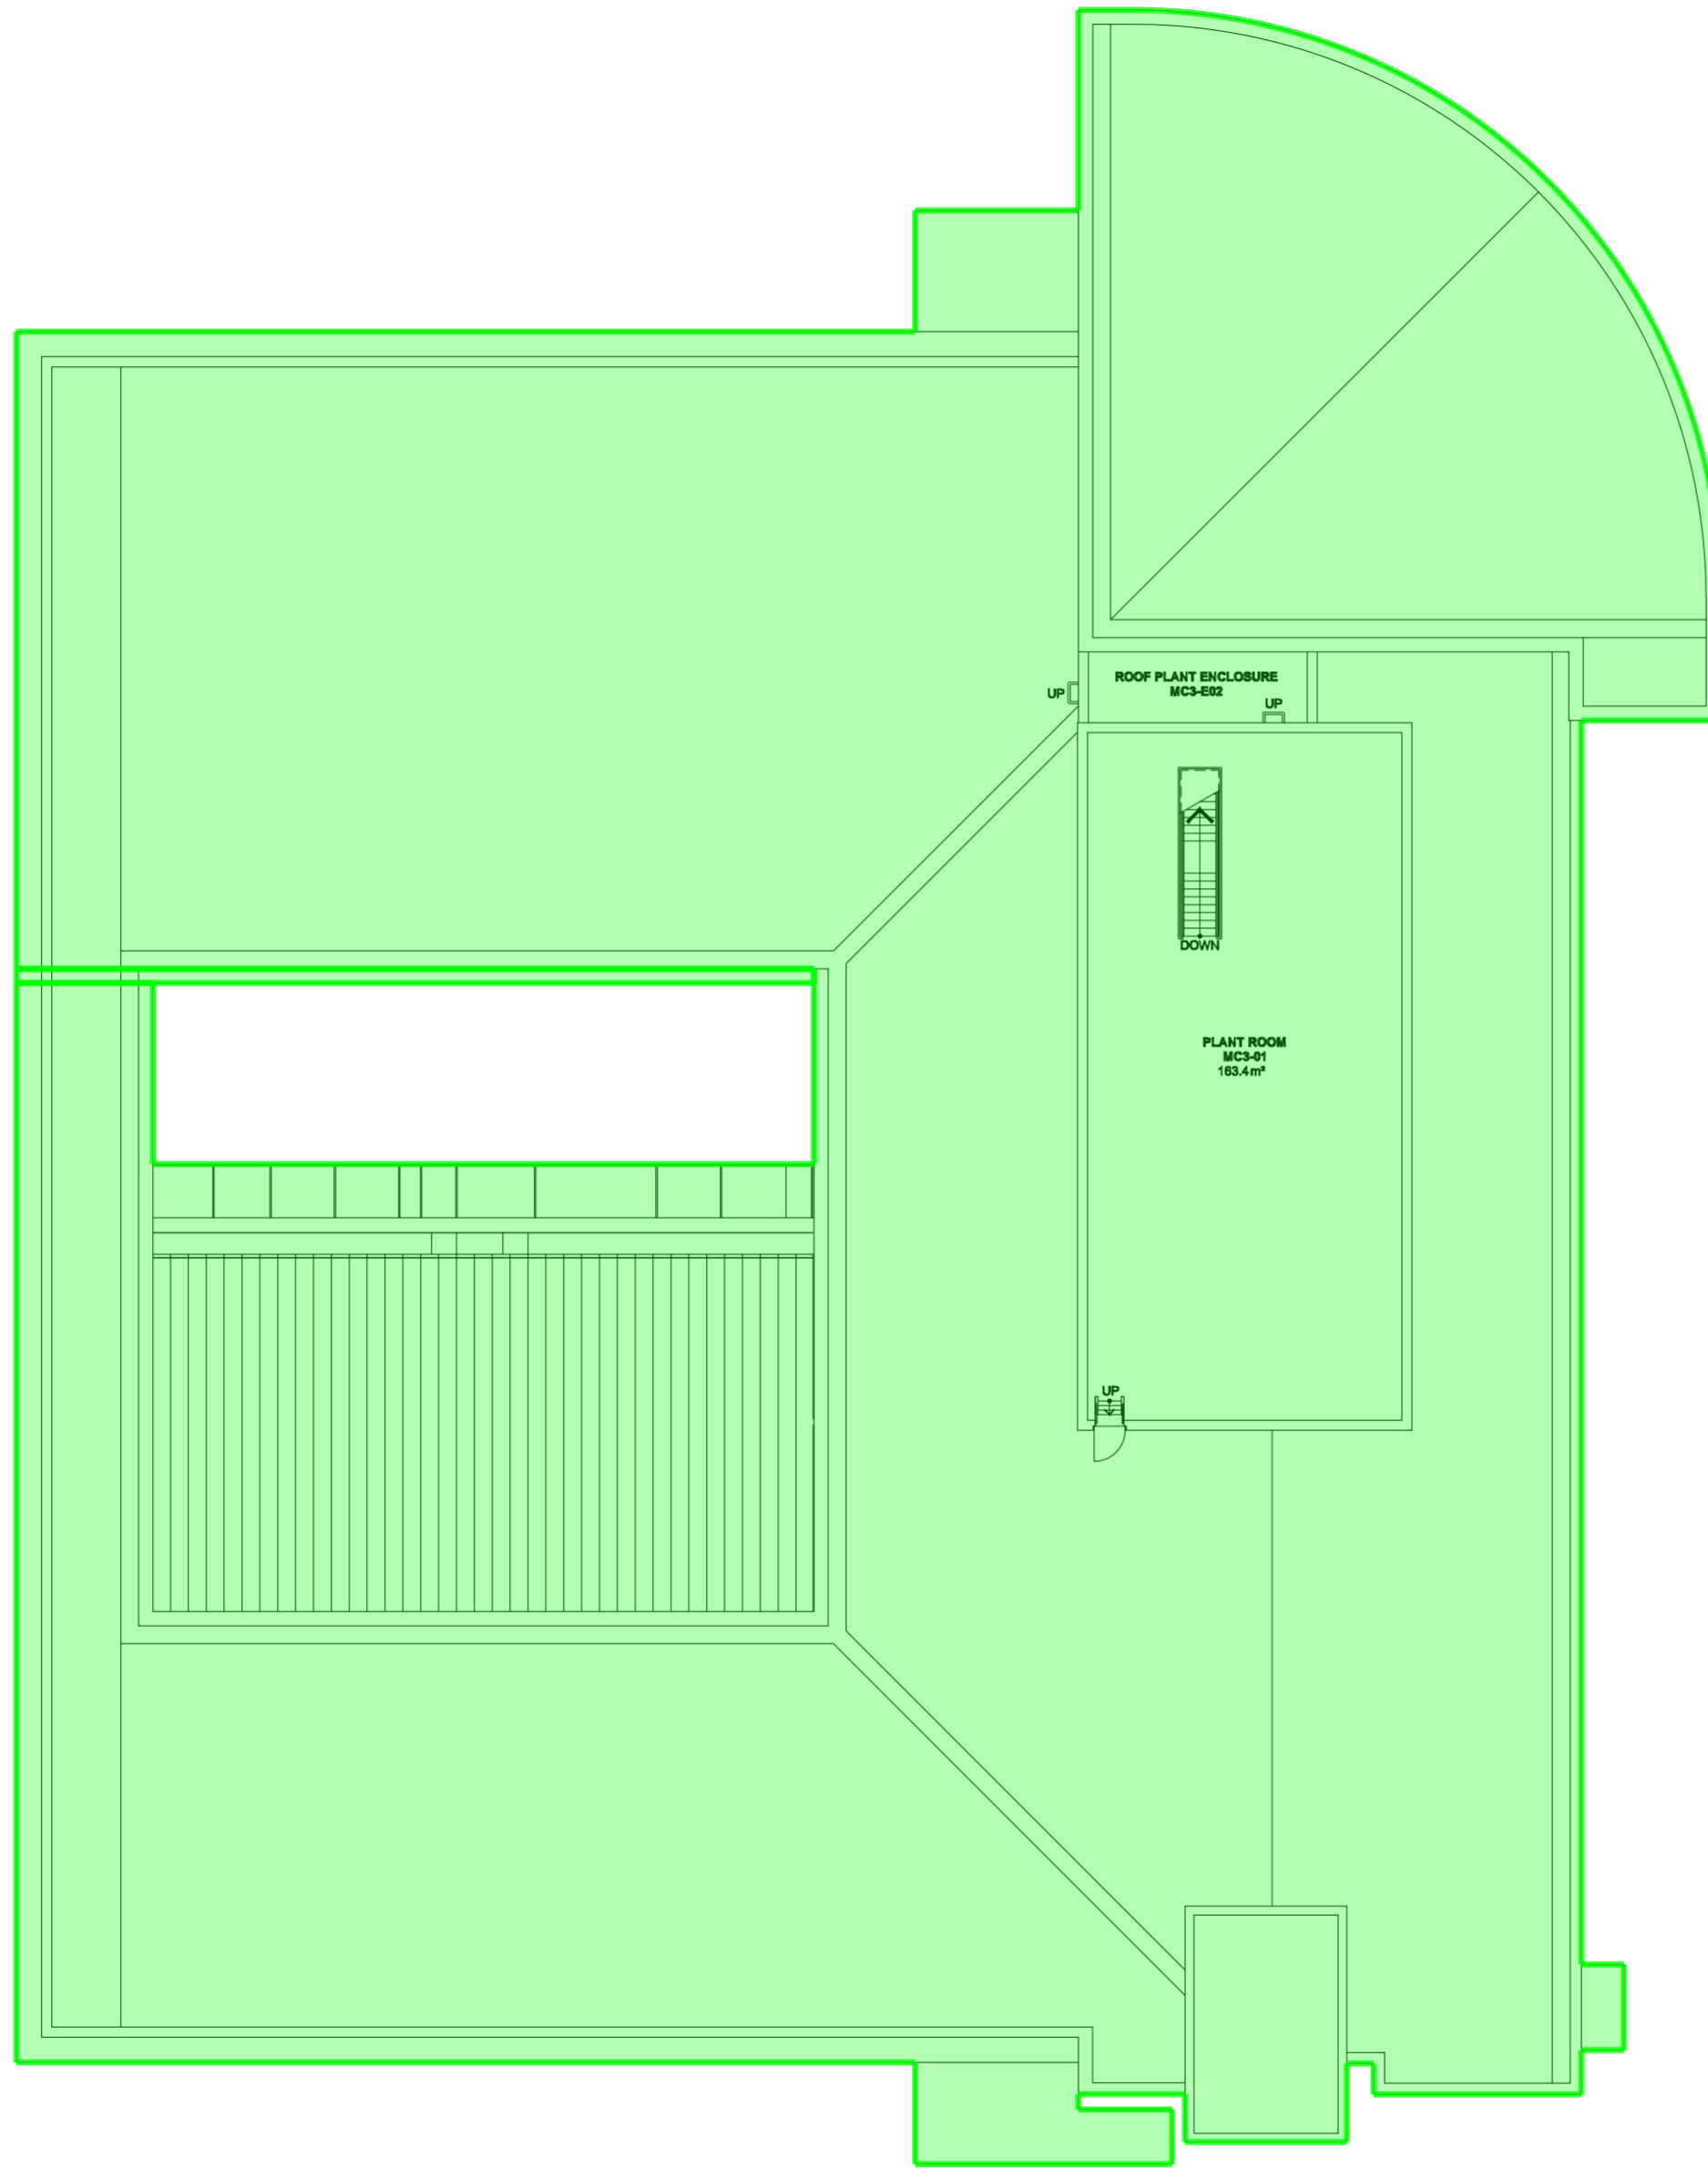

Legend

E6. Roof 2,227 m<sup>2</sup>

5 10m 25 50 75

**LEVEL 3**  
**BUILDING A**