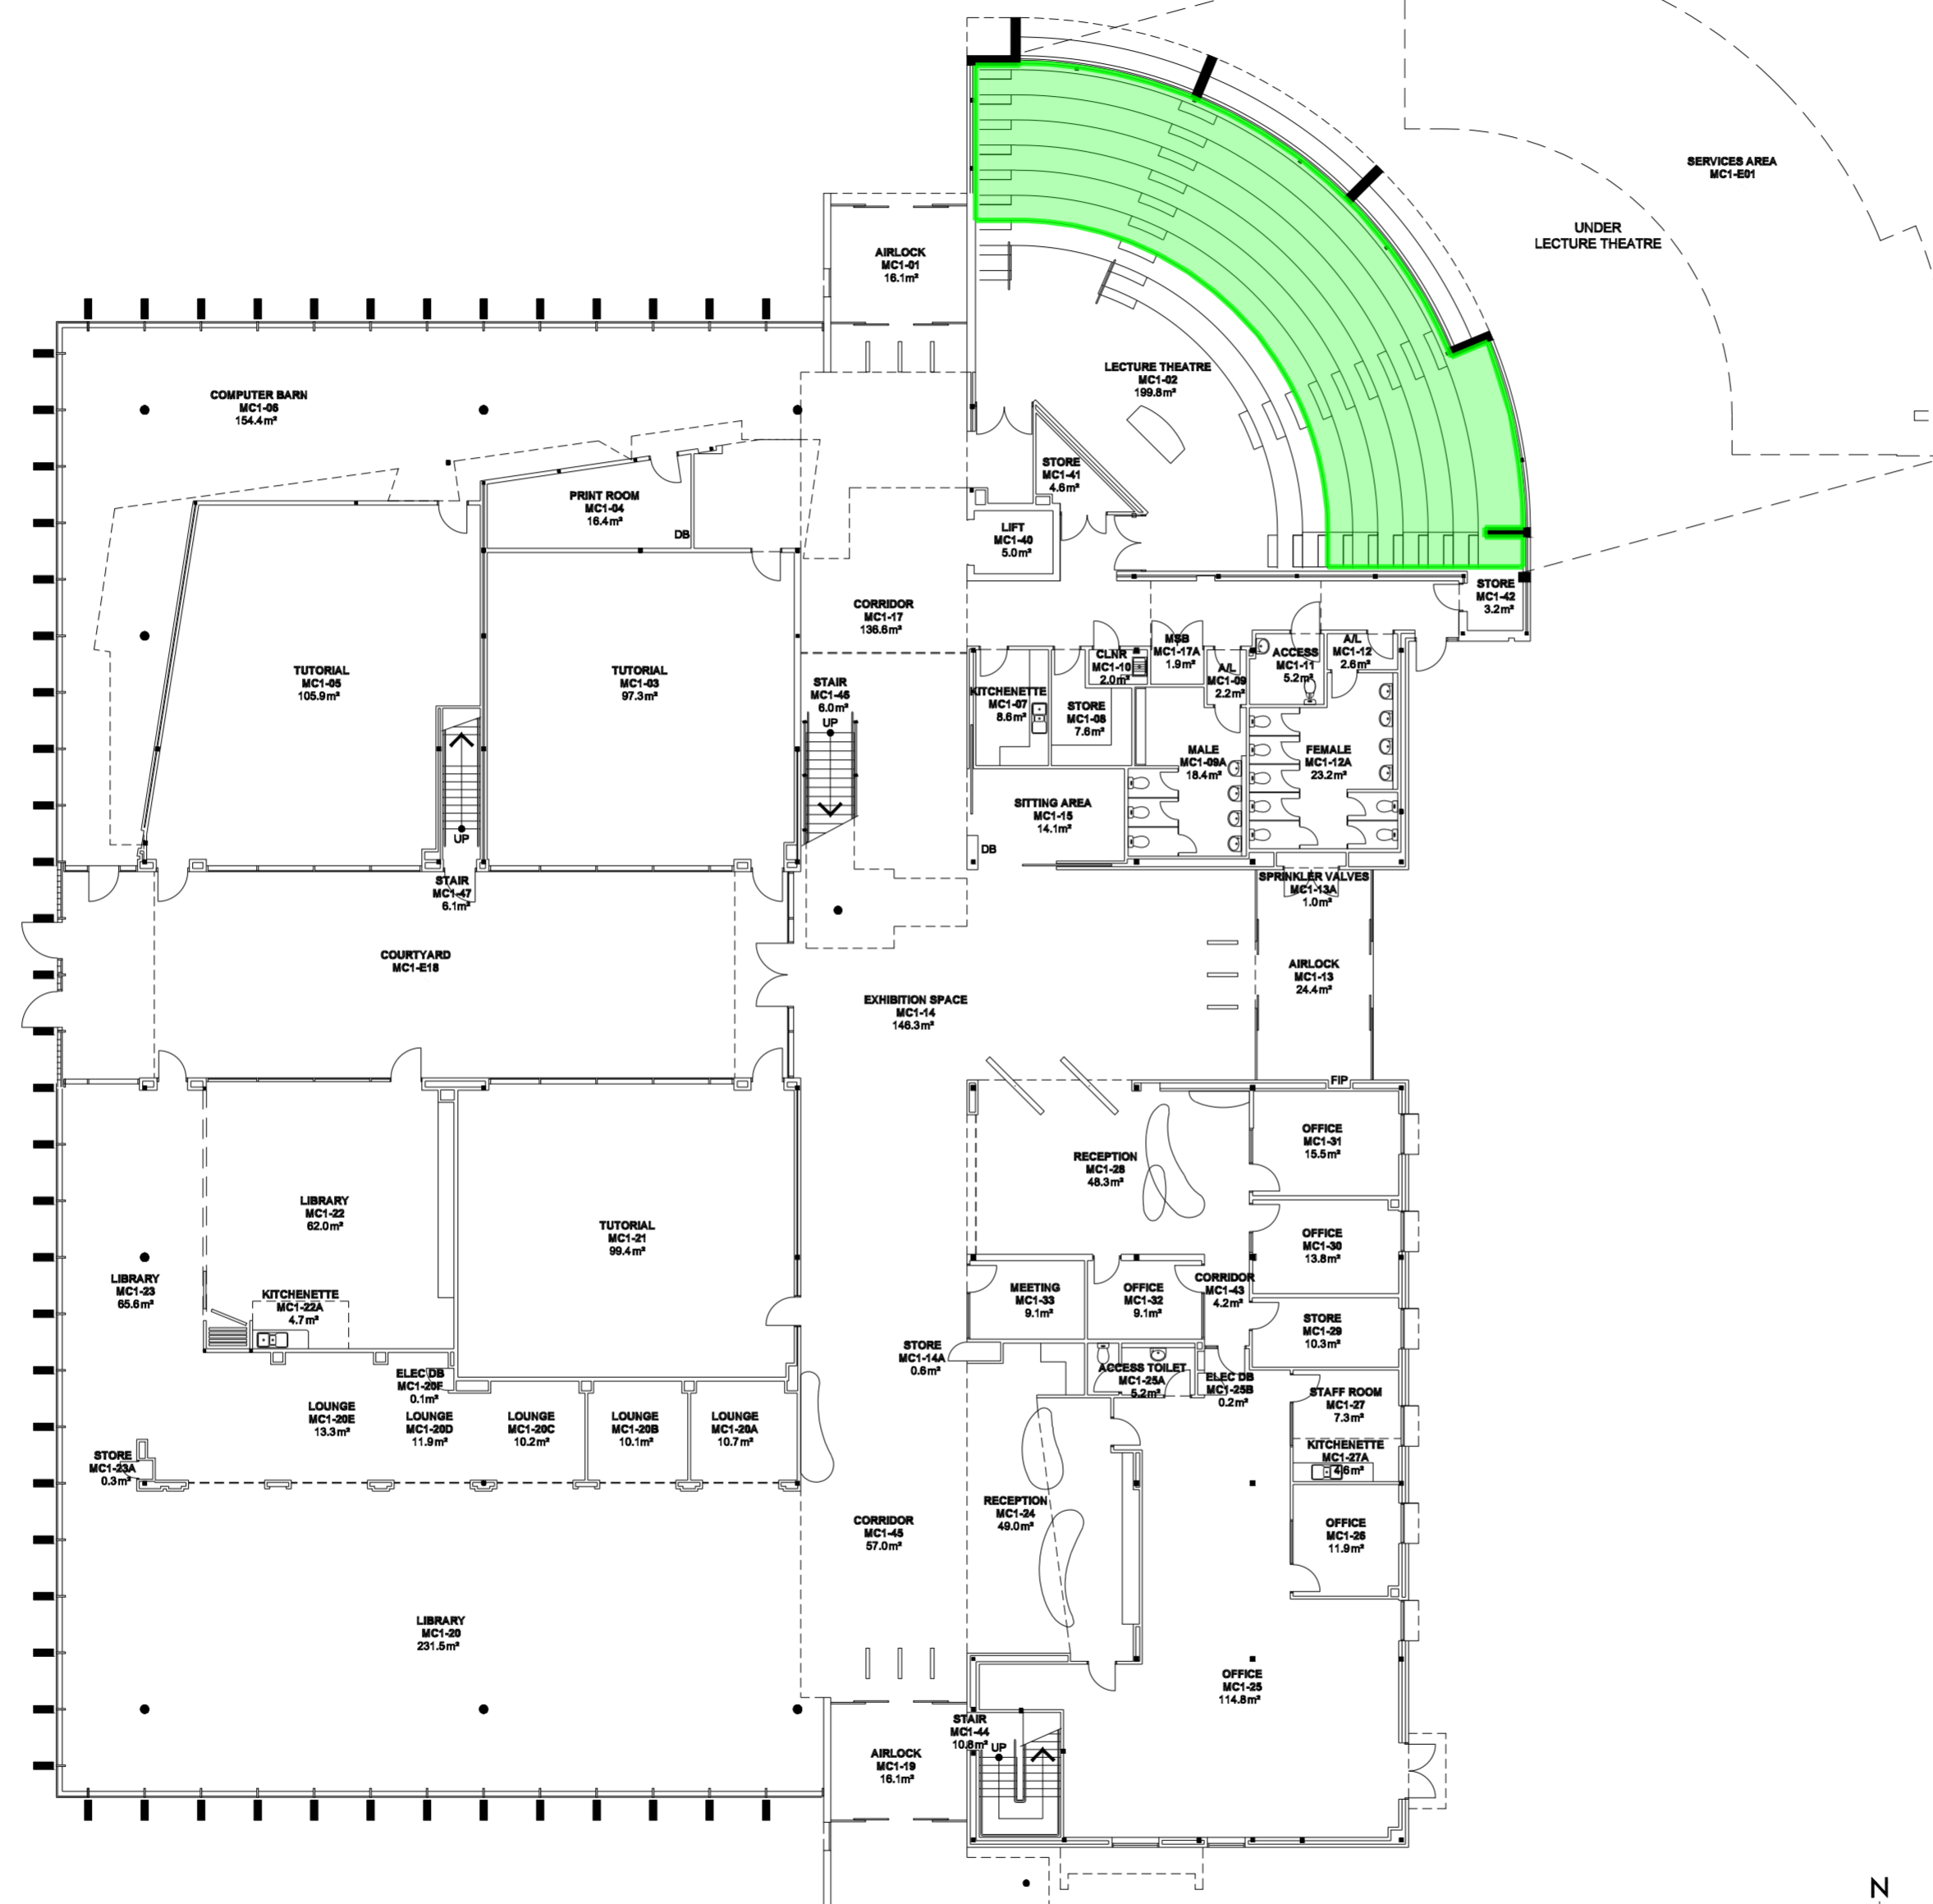

Legend

E5. Upper floors 118 m2

5 10m 25 50 75

LEVEL 1
BUILDING A