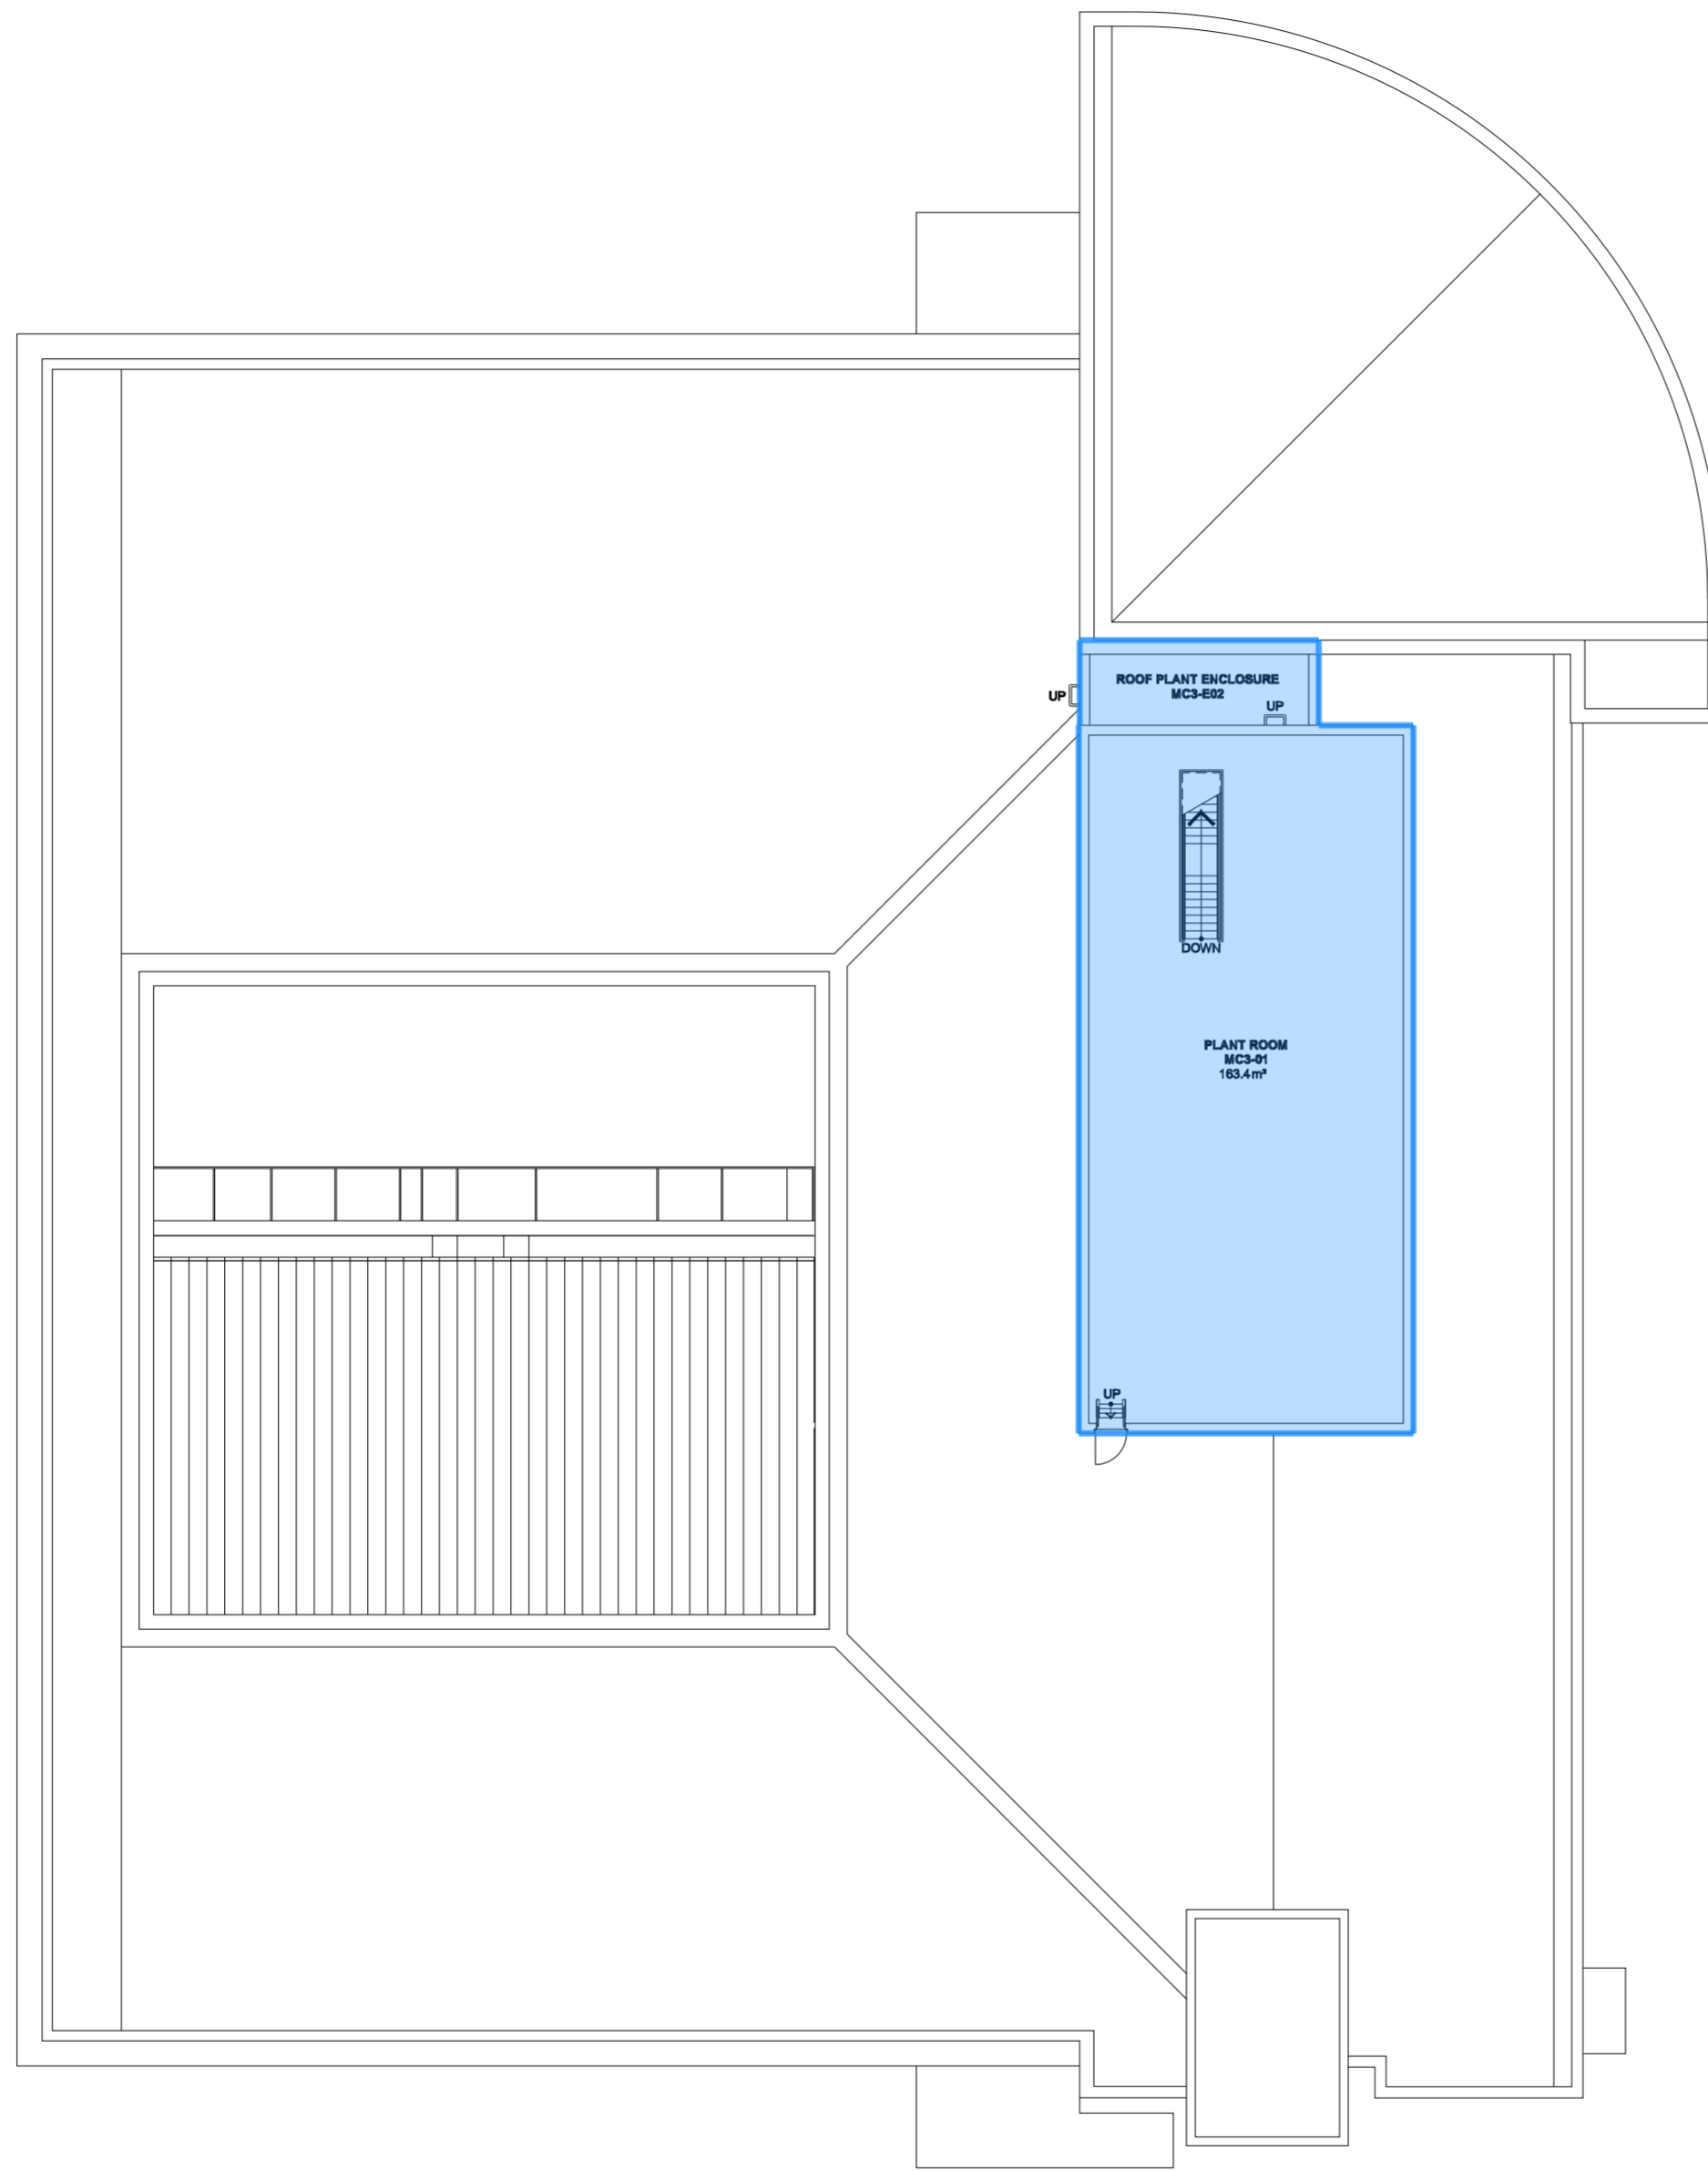

Legend

E3. Frame 201 m2

LEVEL 3
BUILDING A