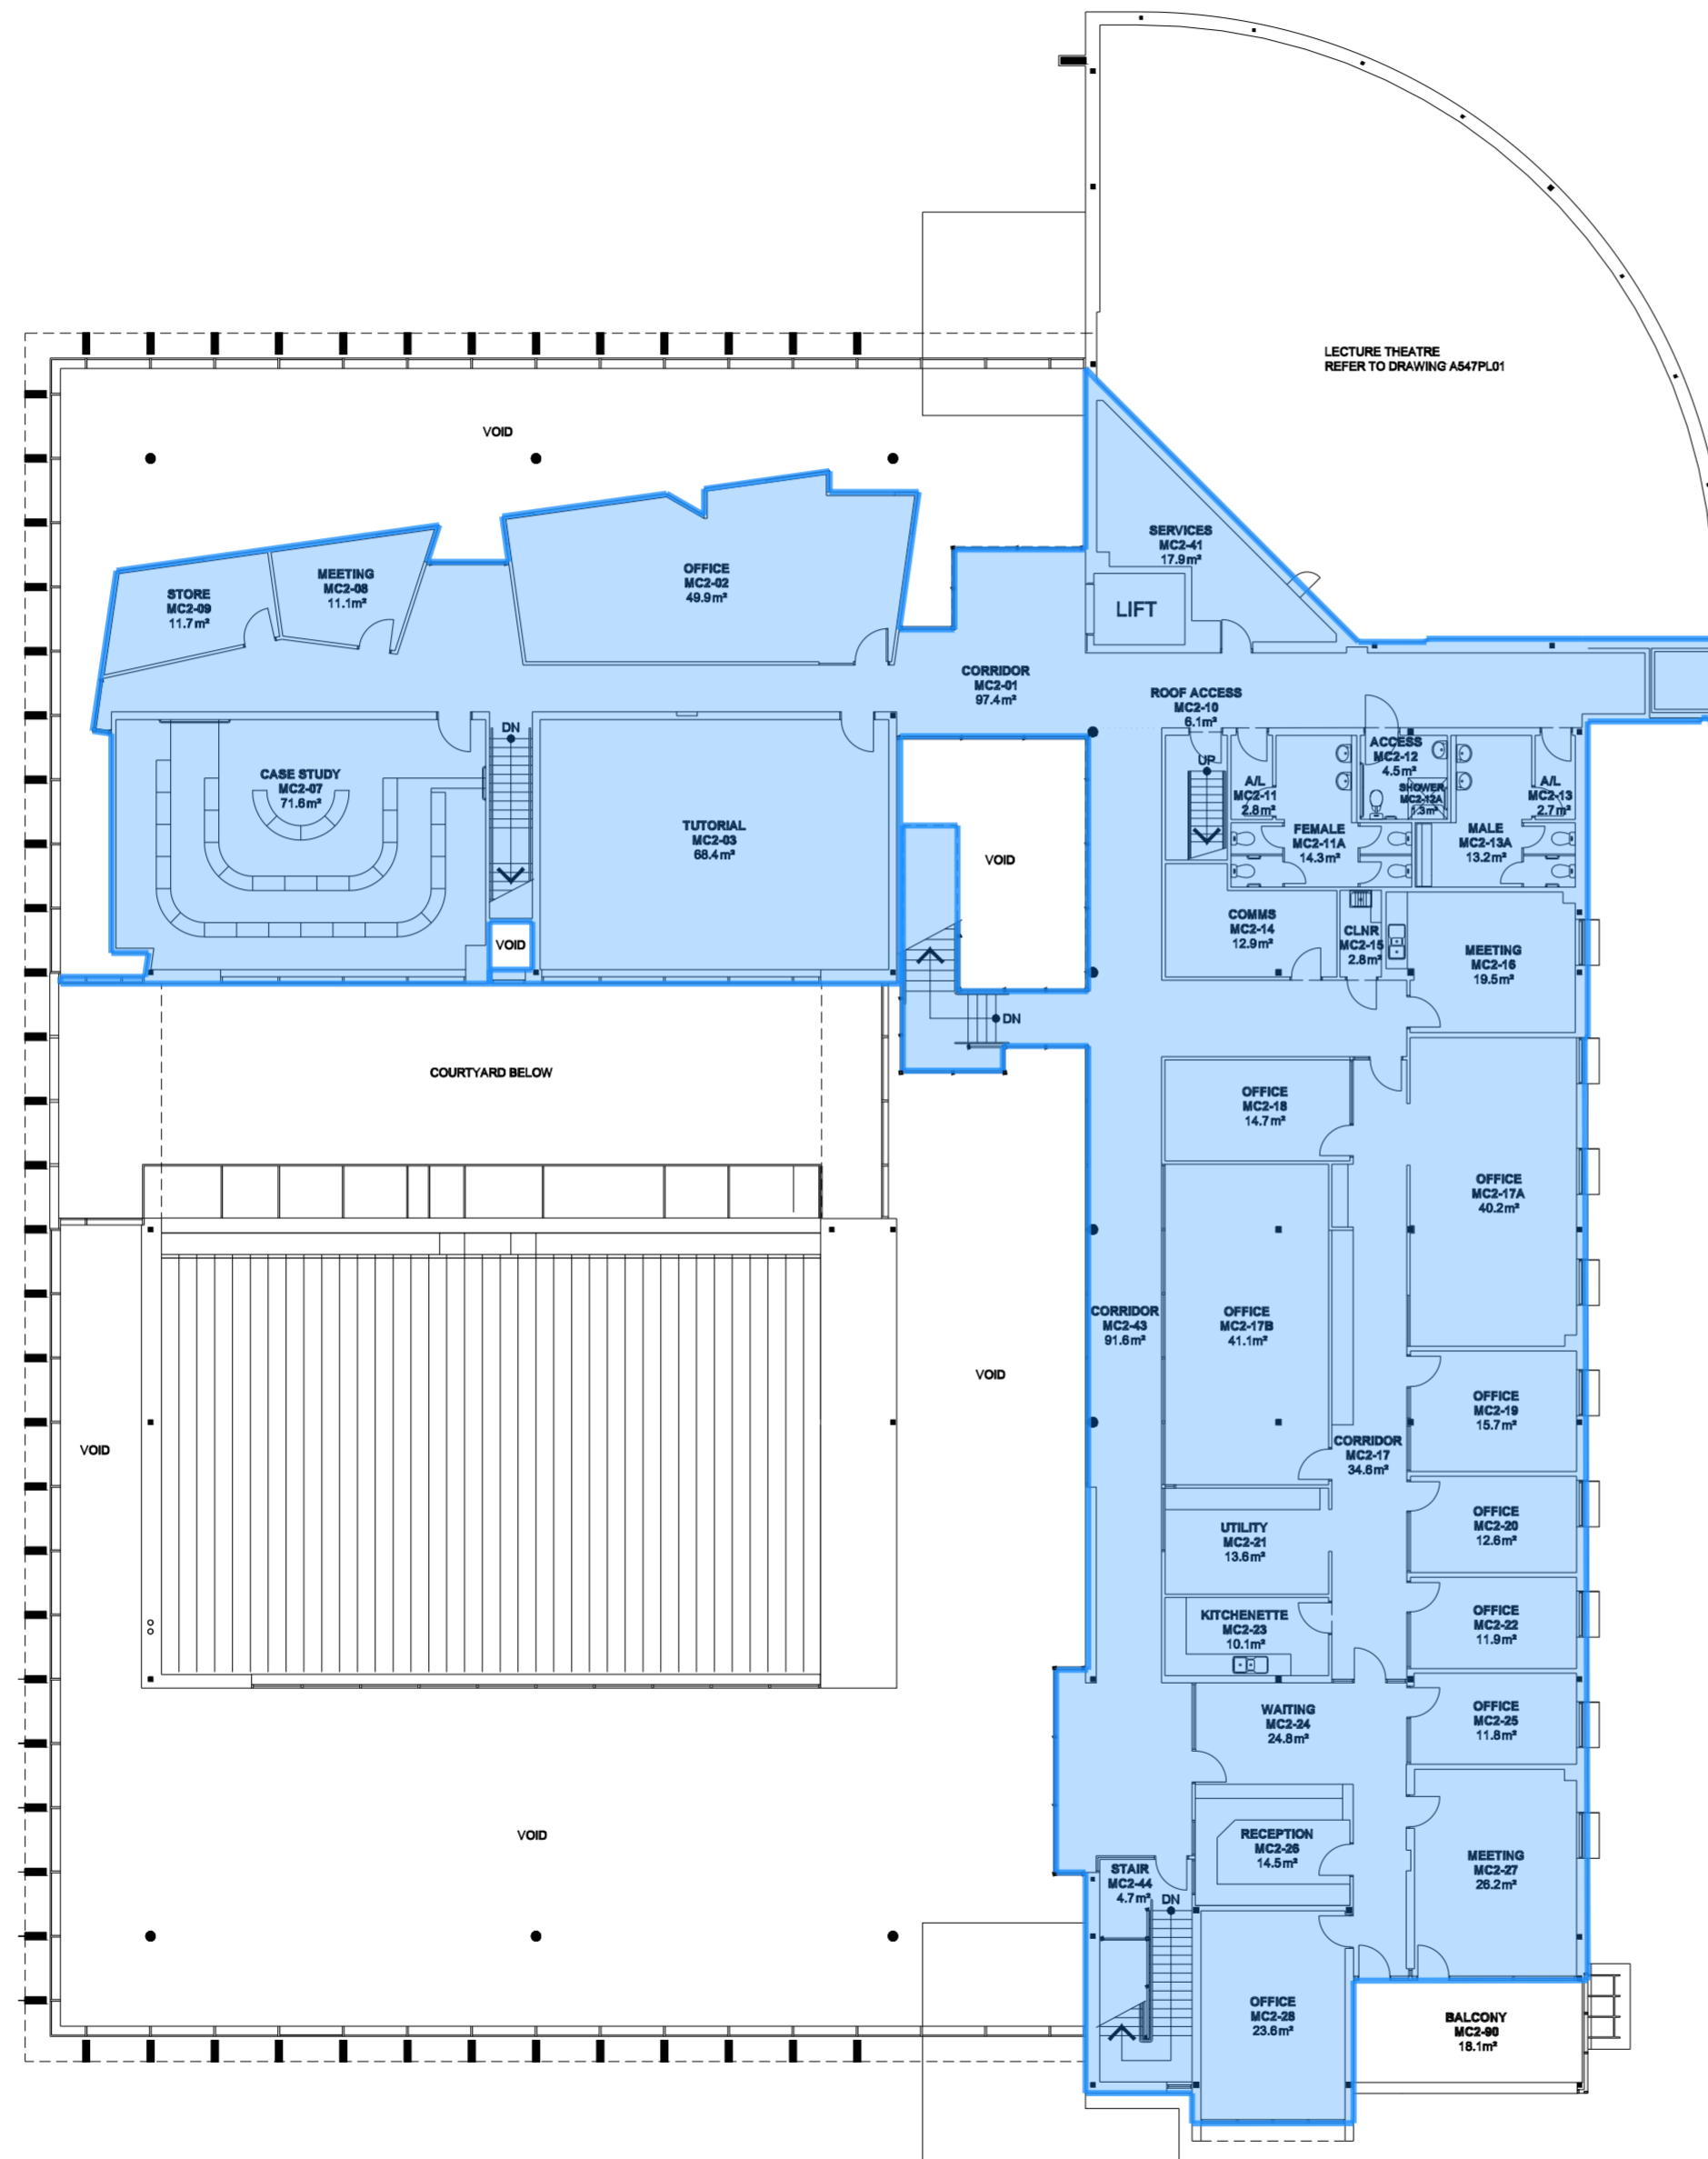

Legend

E3. Frame 922 m2

LEVEL 2
BUILDING A