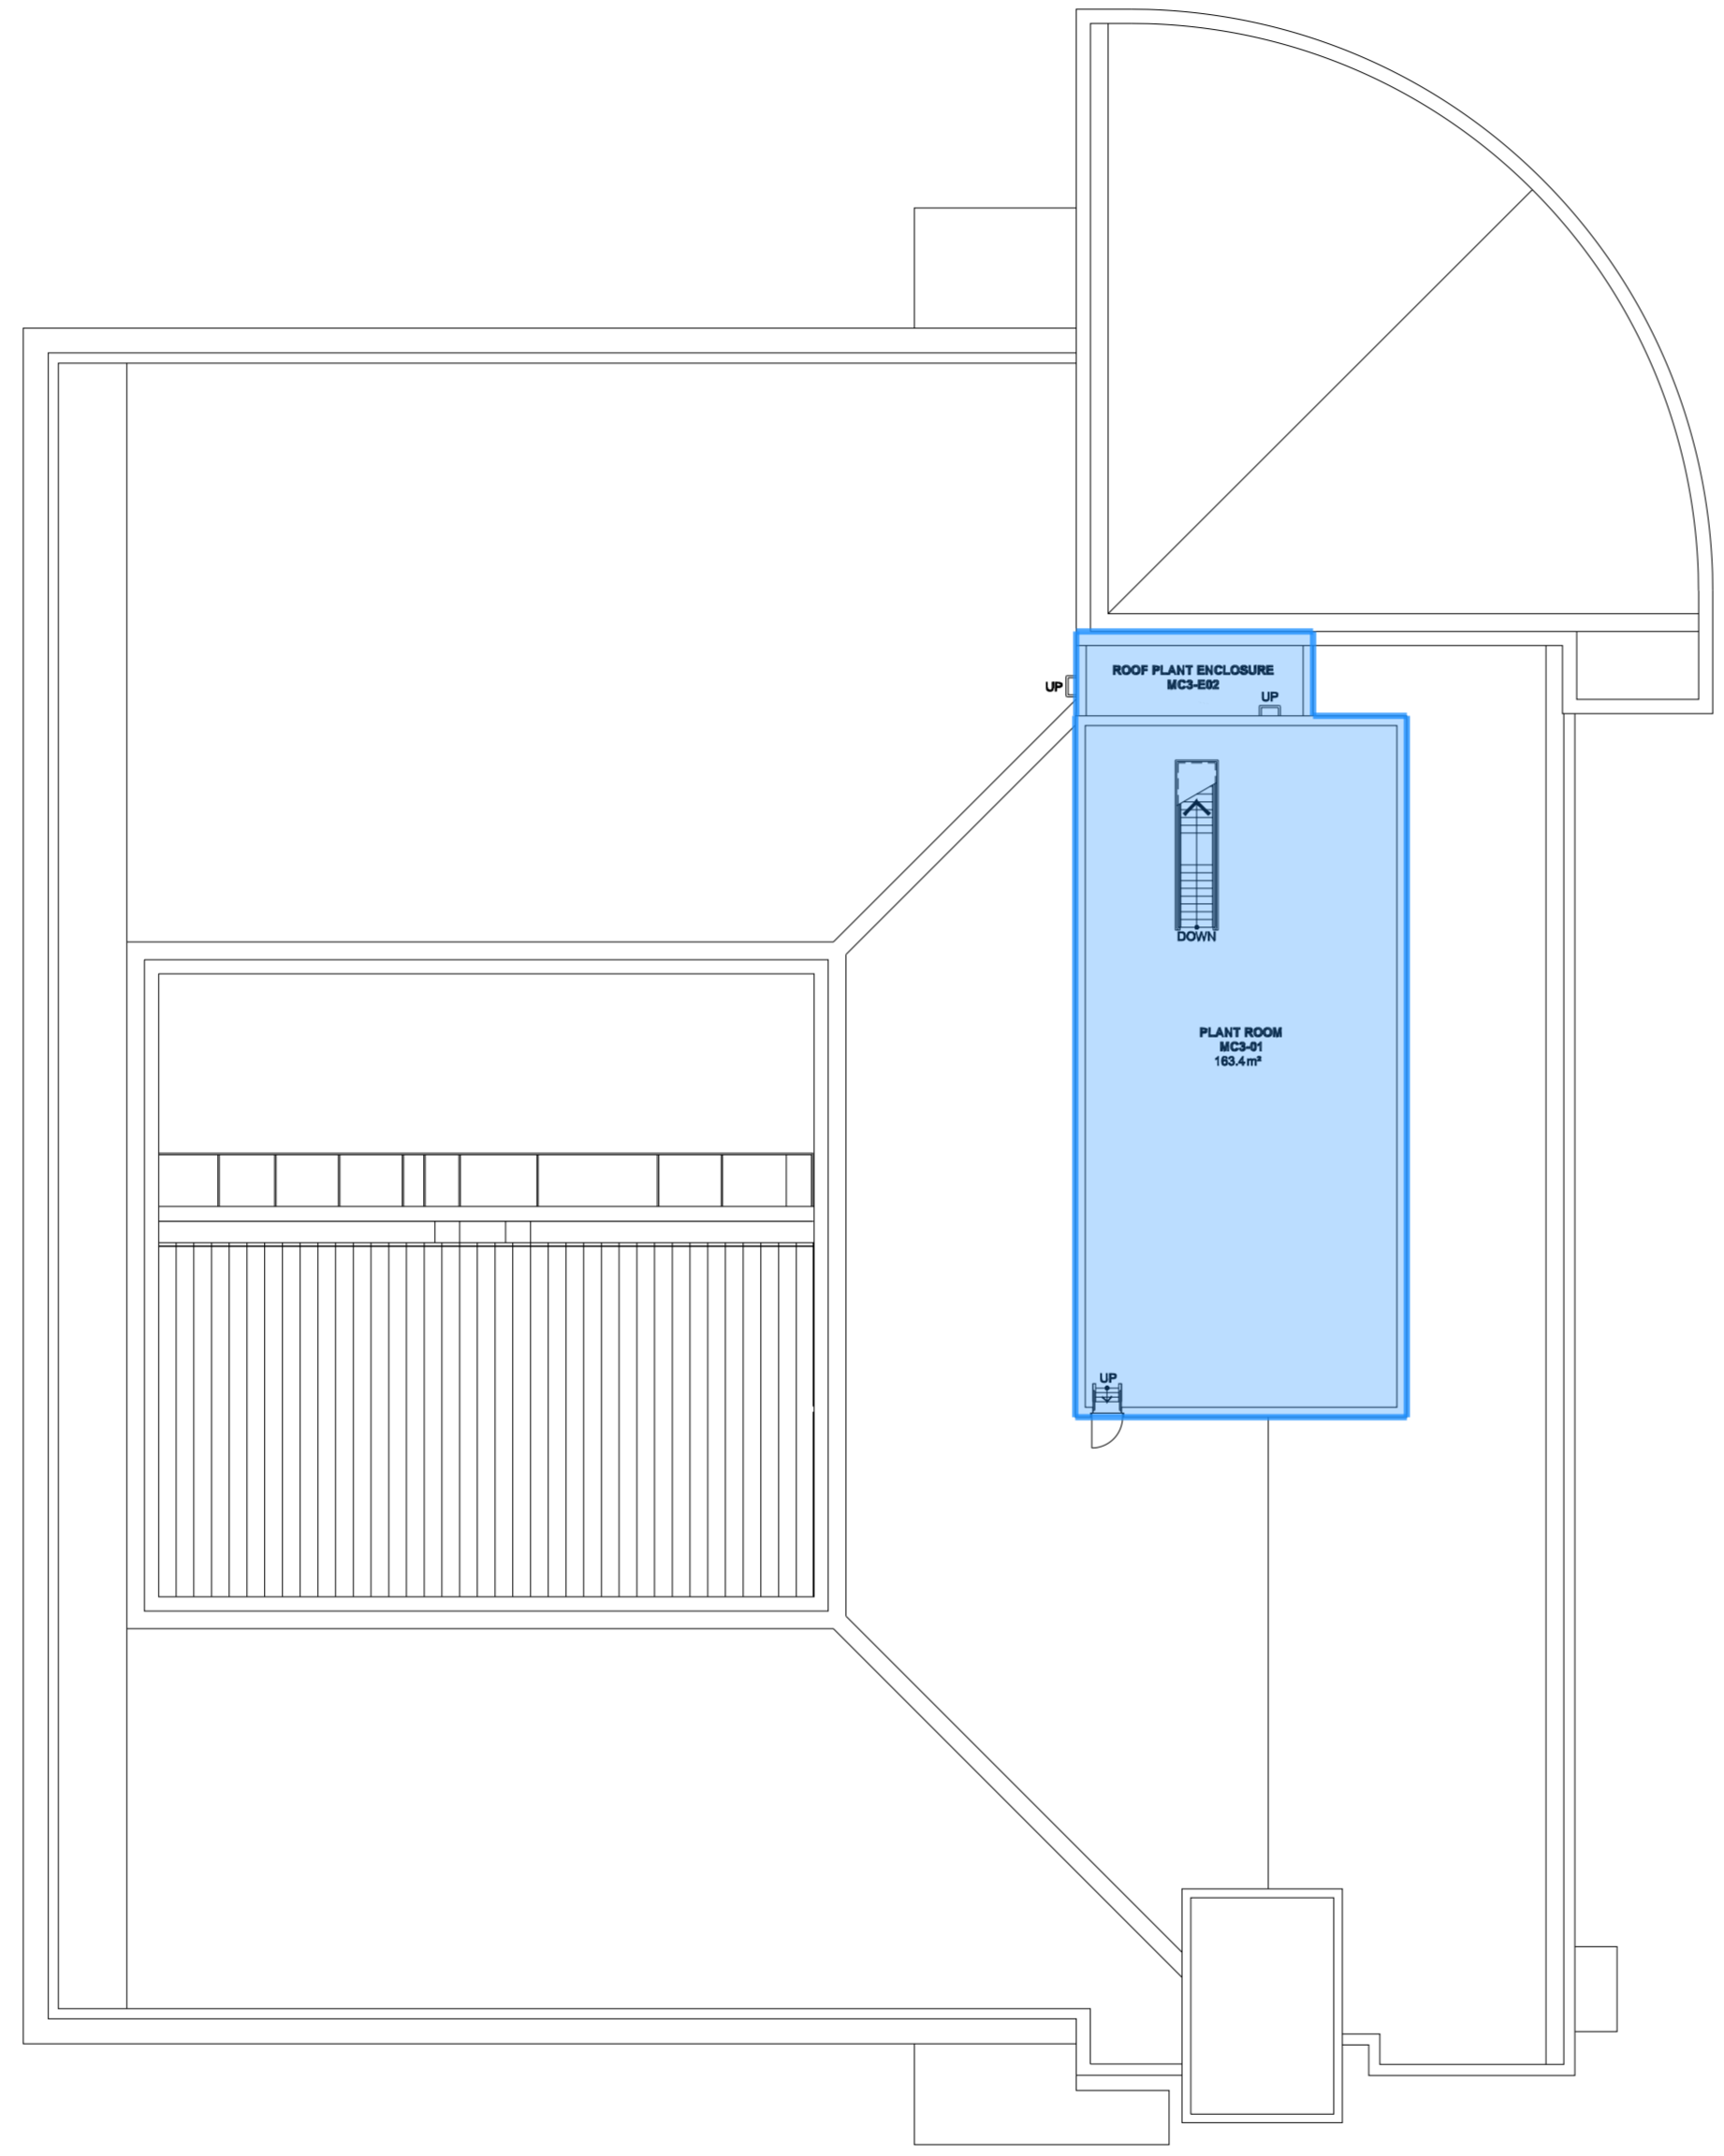

Legend

■ E18. Fire Services 201 m2

LEVEL 3
BUILDING A