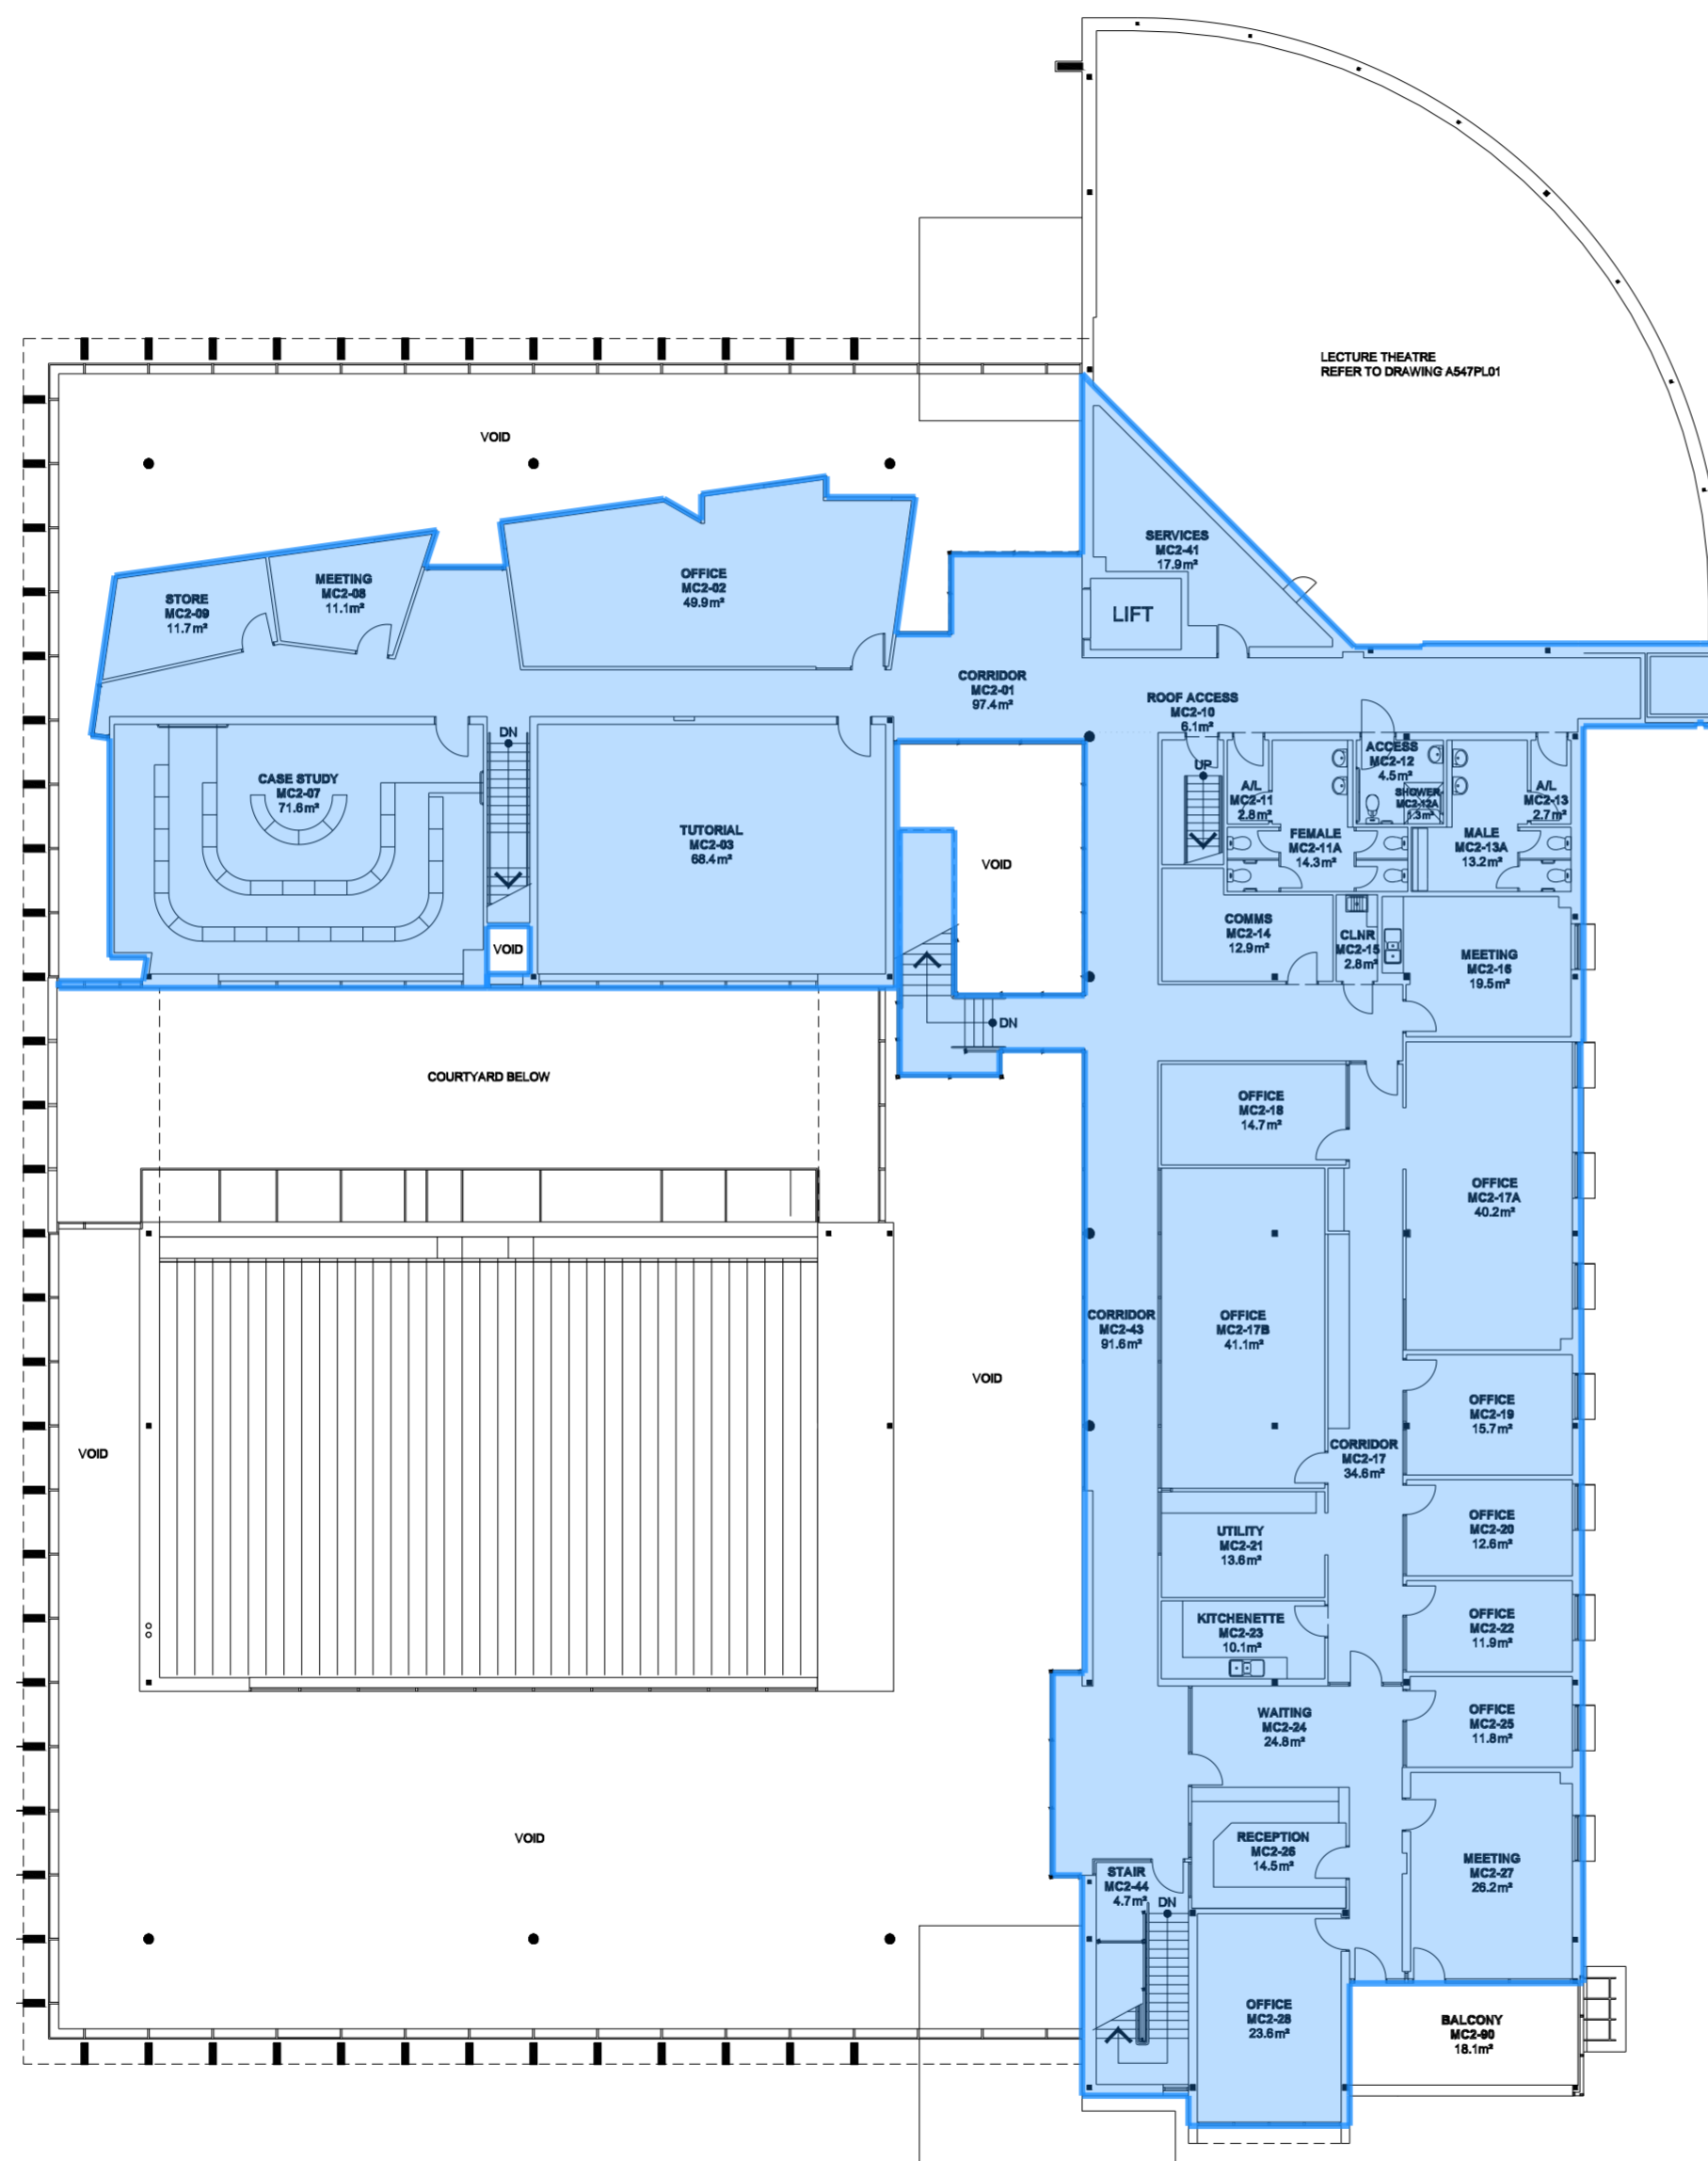

Legend

E18. Fire Services 922 m2

5 10m 25 50 75

LEVEL 2
BUILDING A