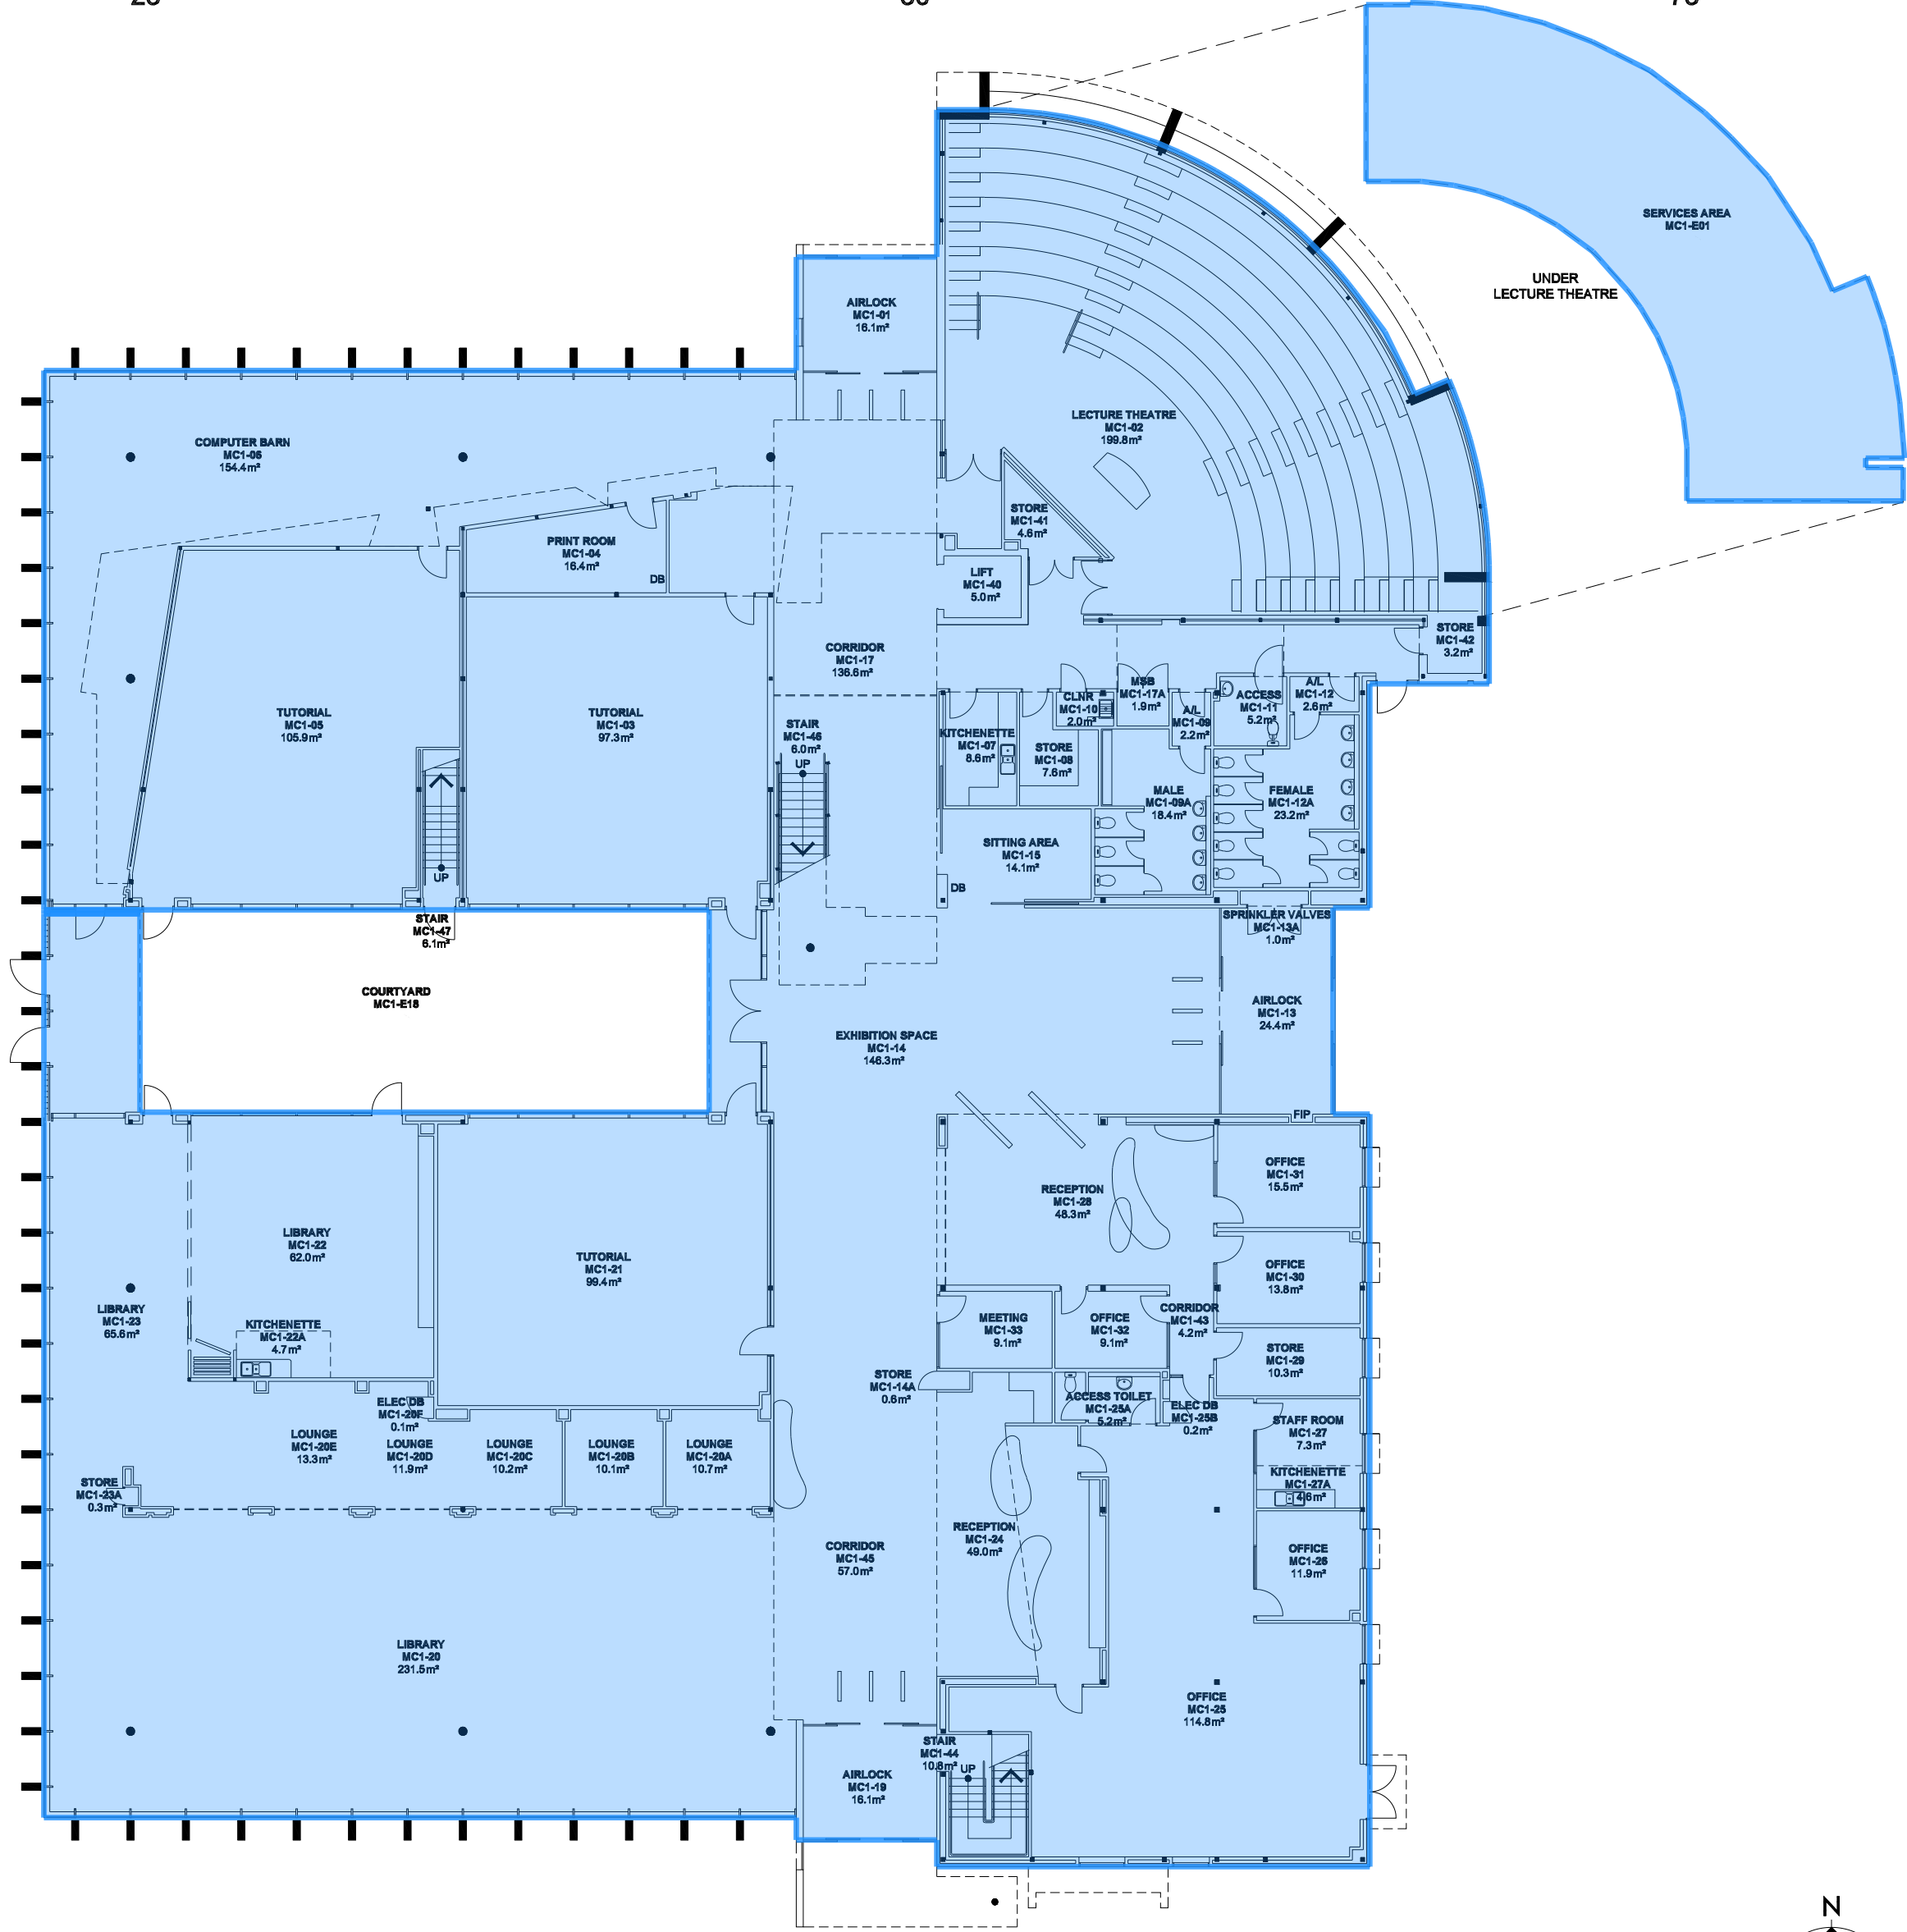

Legend

E18. Fire Services 2,204 m²

5 10m 25 50 75

LEVEL 1
BUILDING A