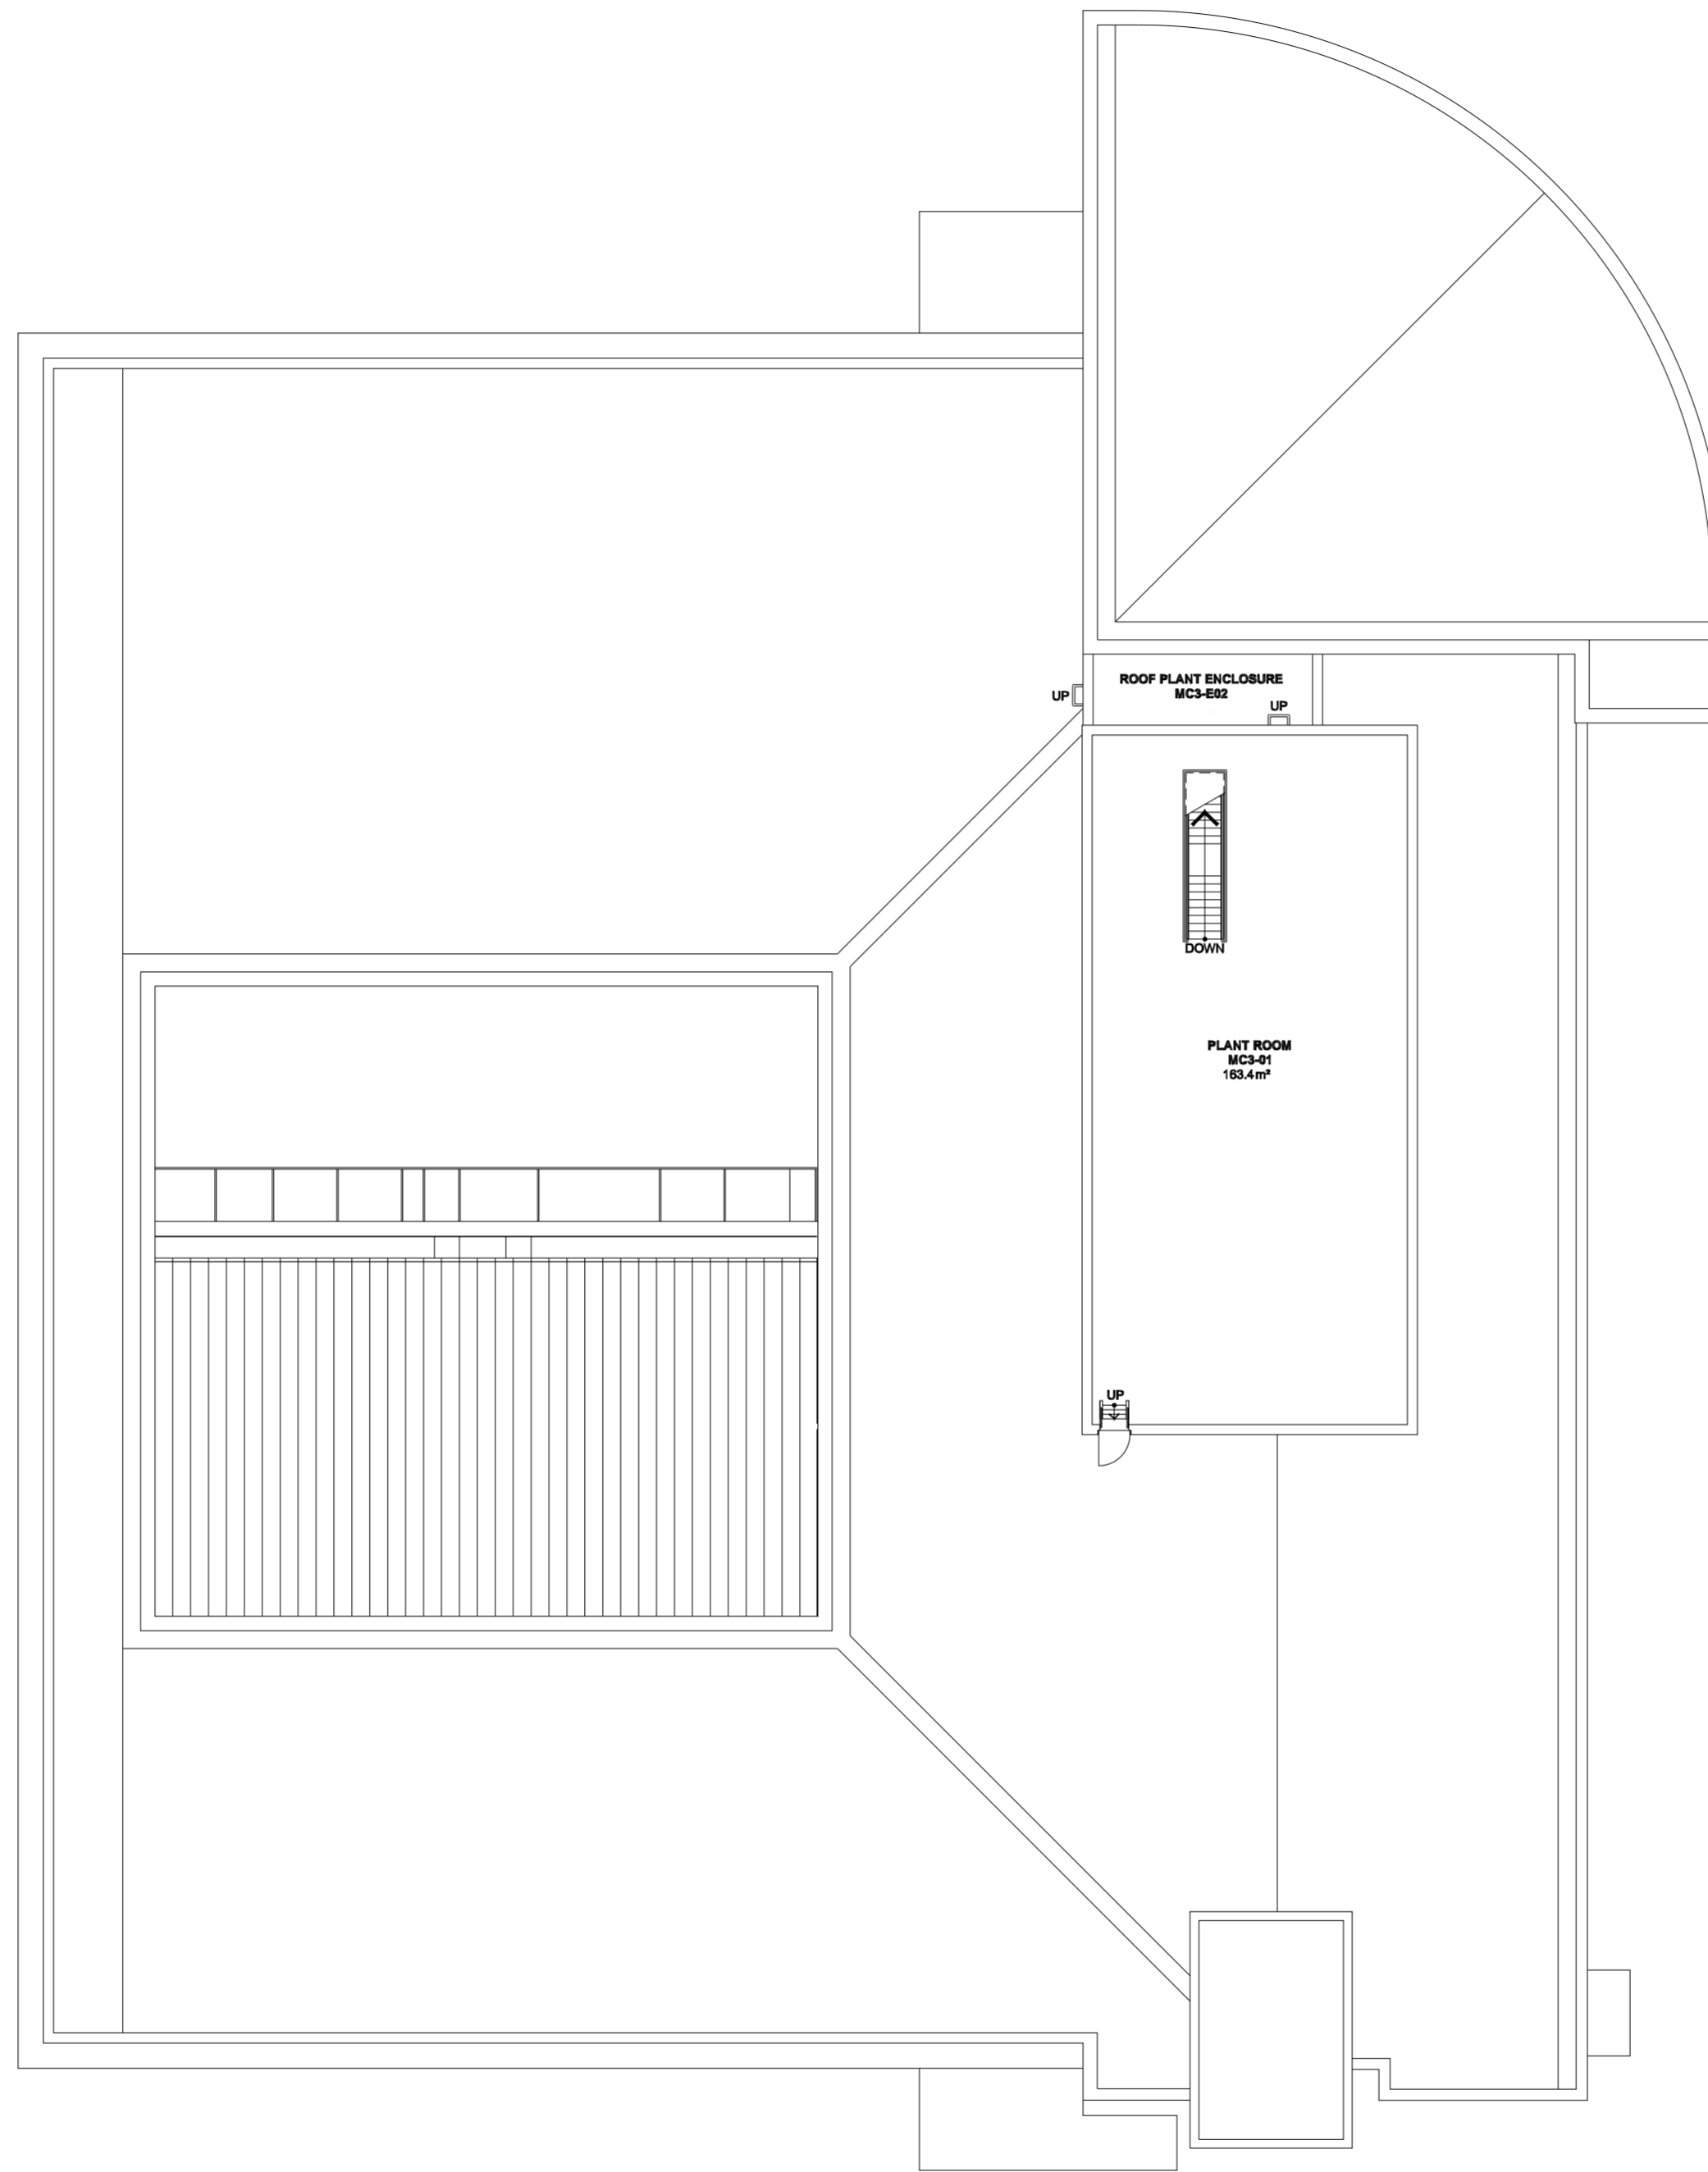

5

10m

25

50

75

Legend

● E16. Sanitary Plumbing 0 no

LEVEL 3

BUILDING A