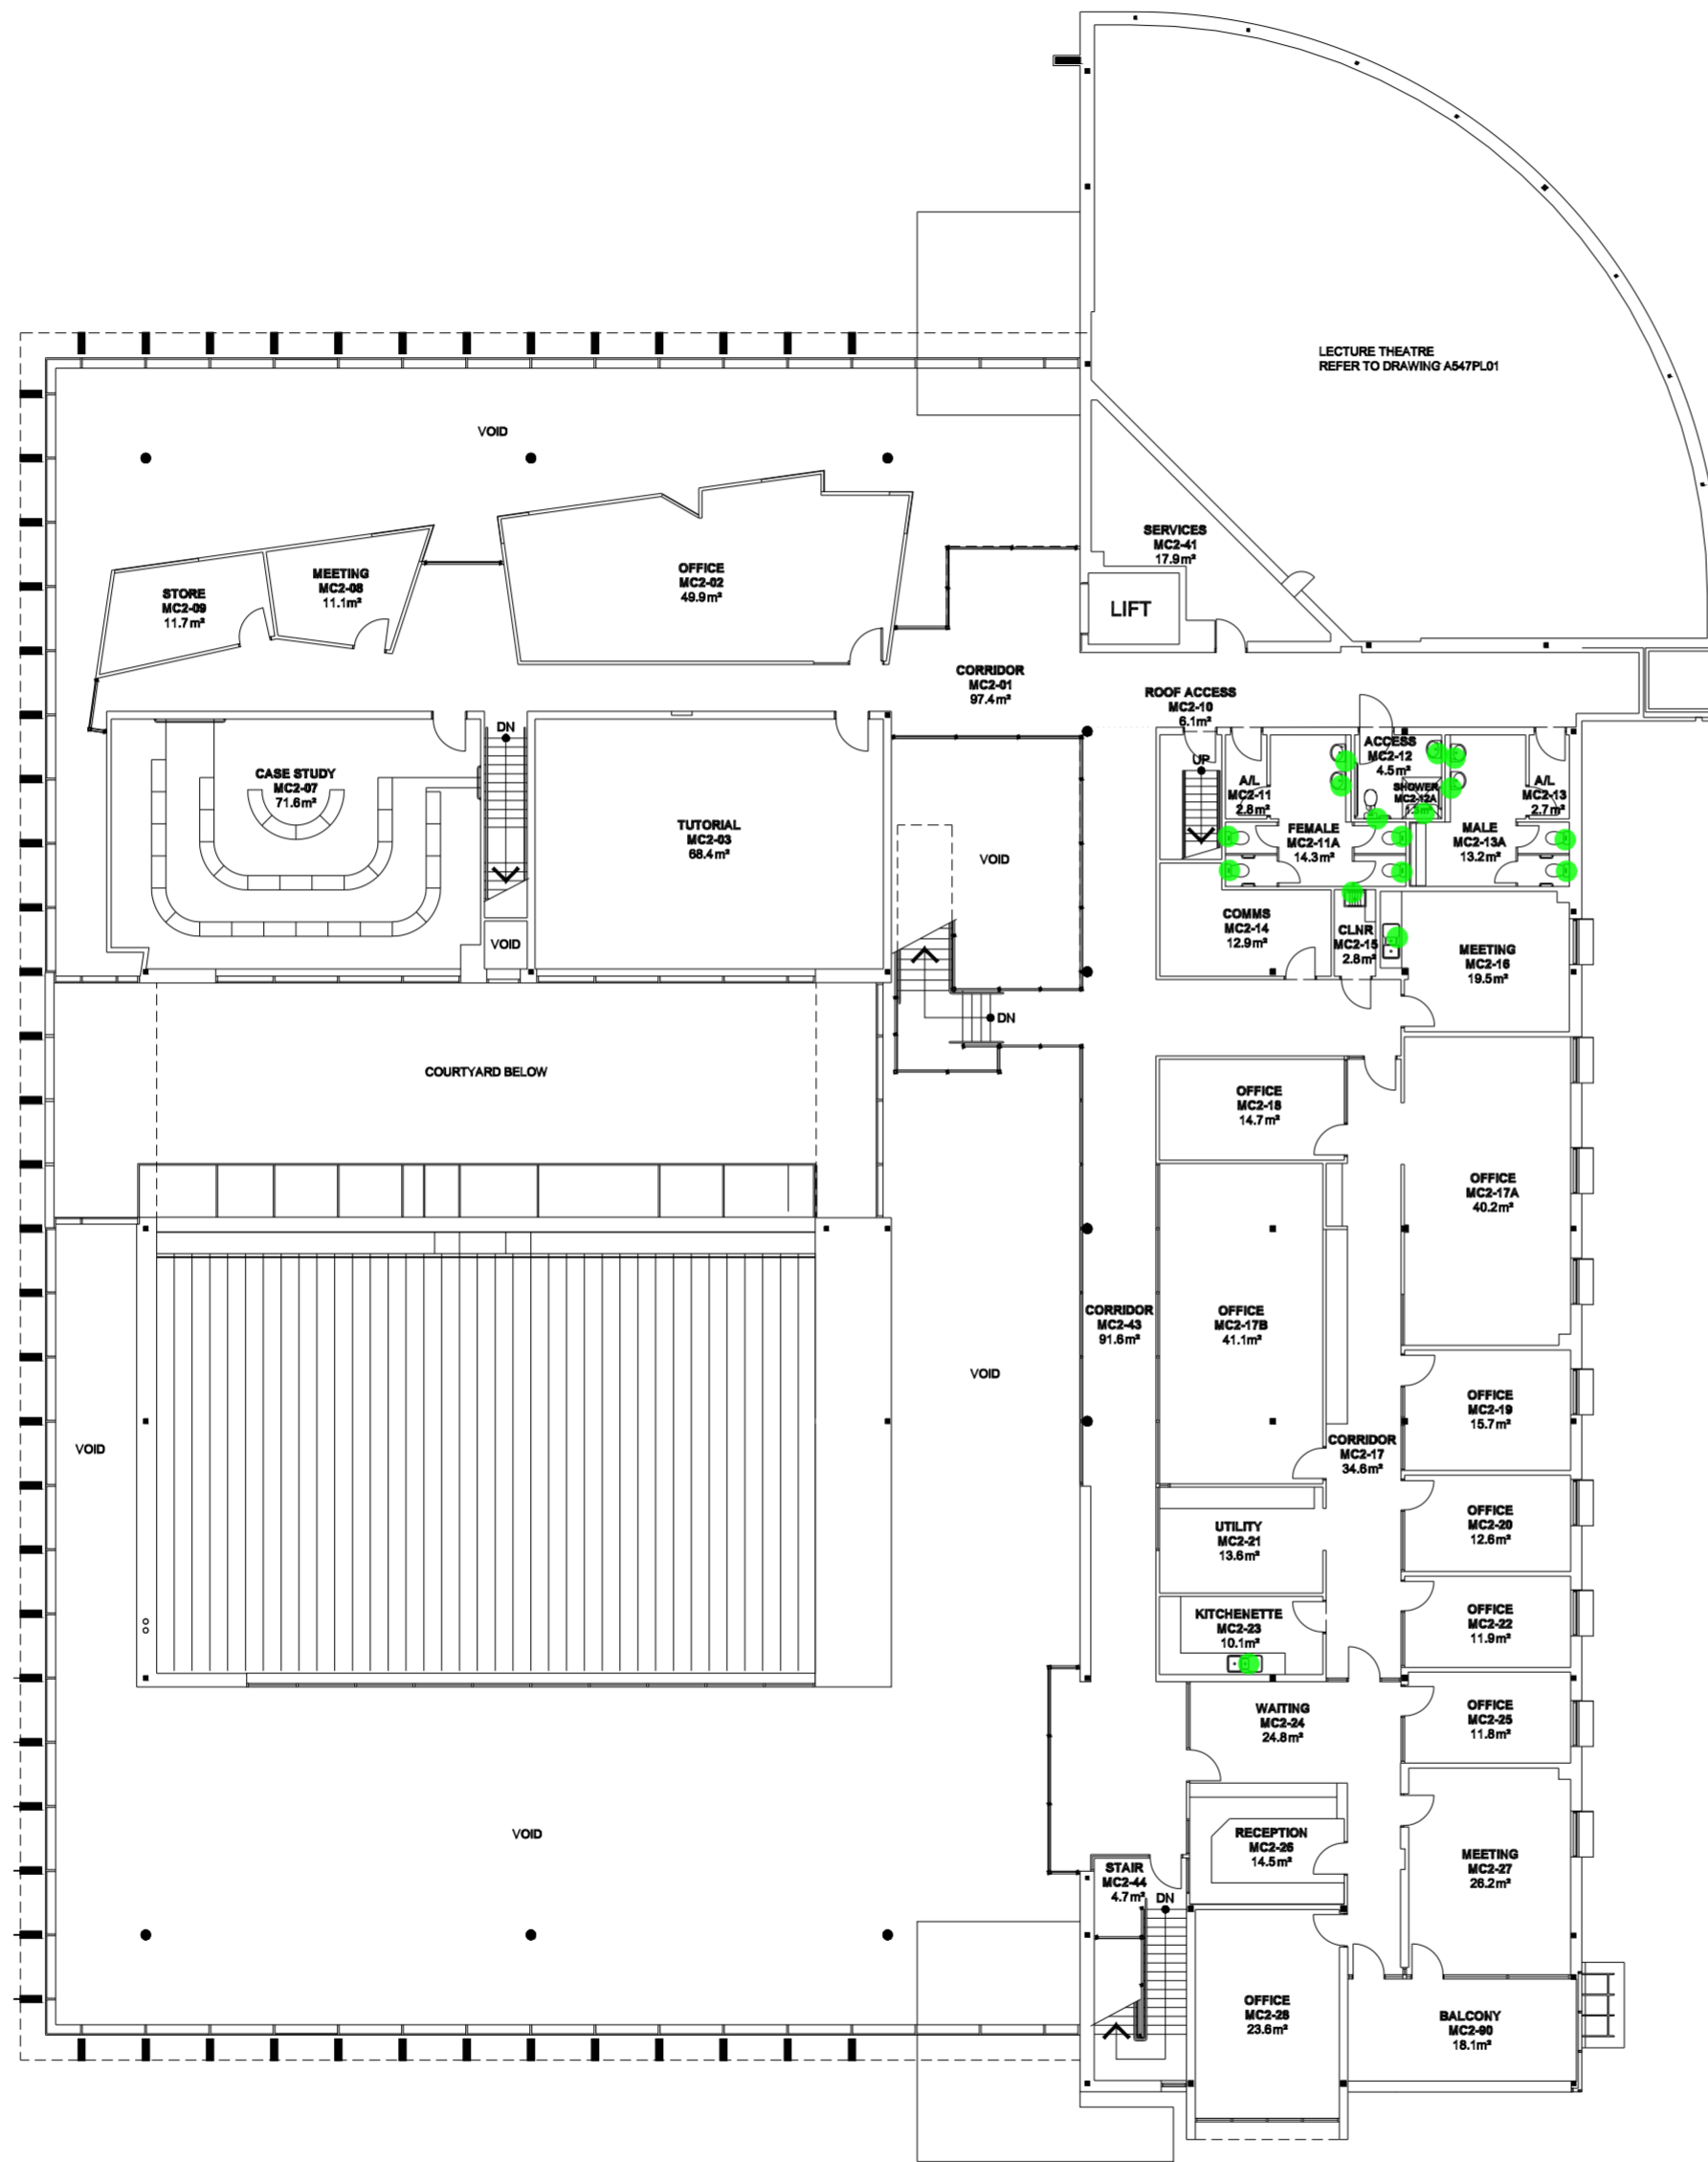

Legend

● E16. Sanitary Plumbing 16 no

5 10m 25 50 75

LEVEL 2
BUILDING A