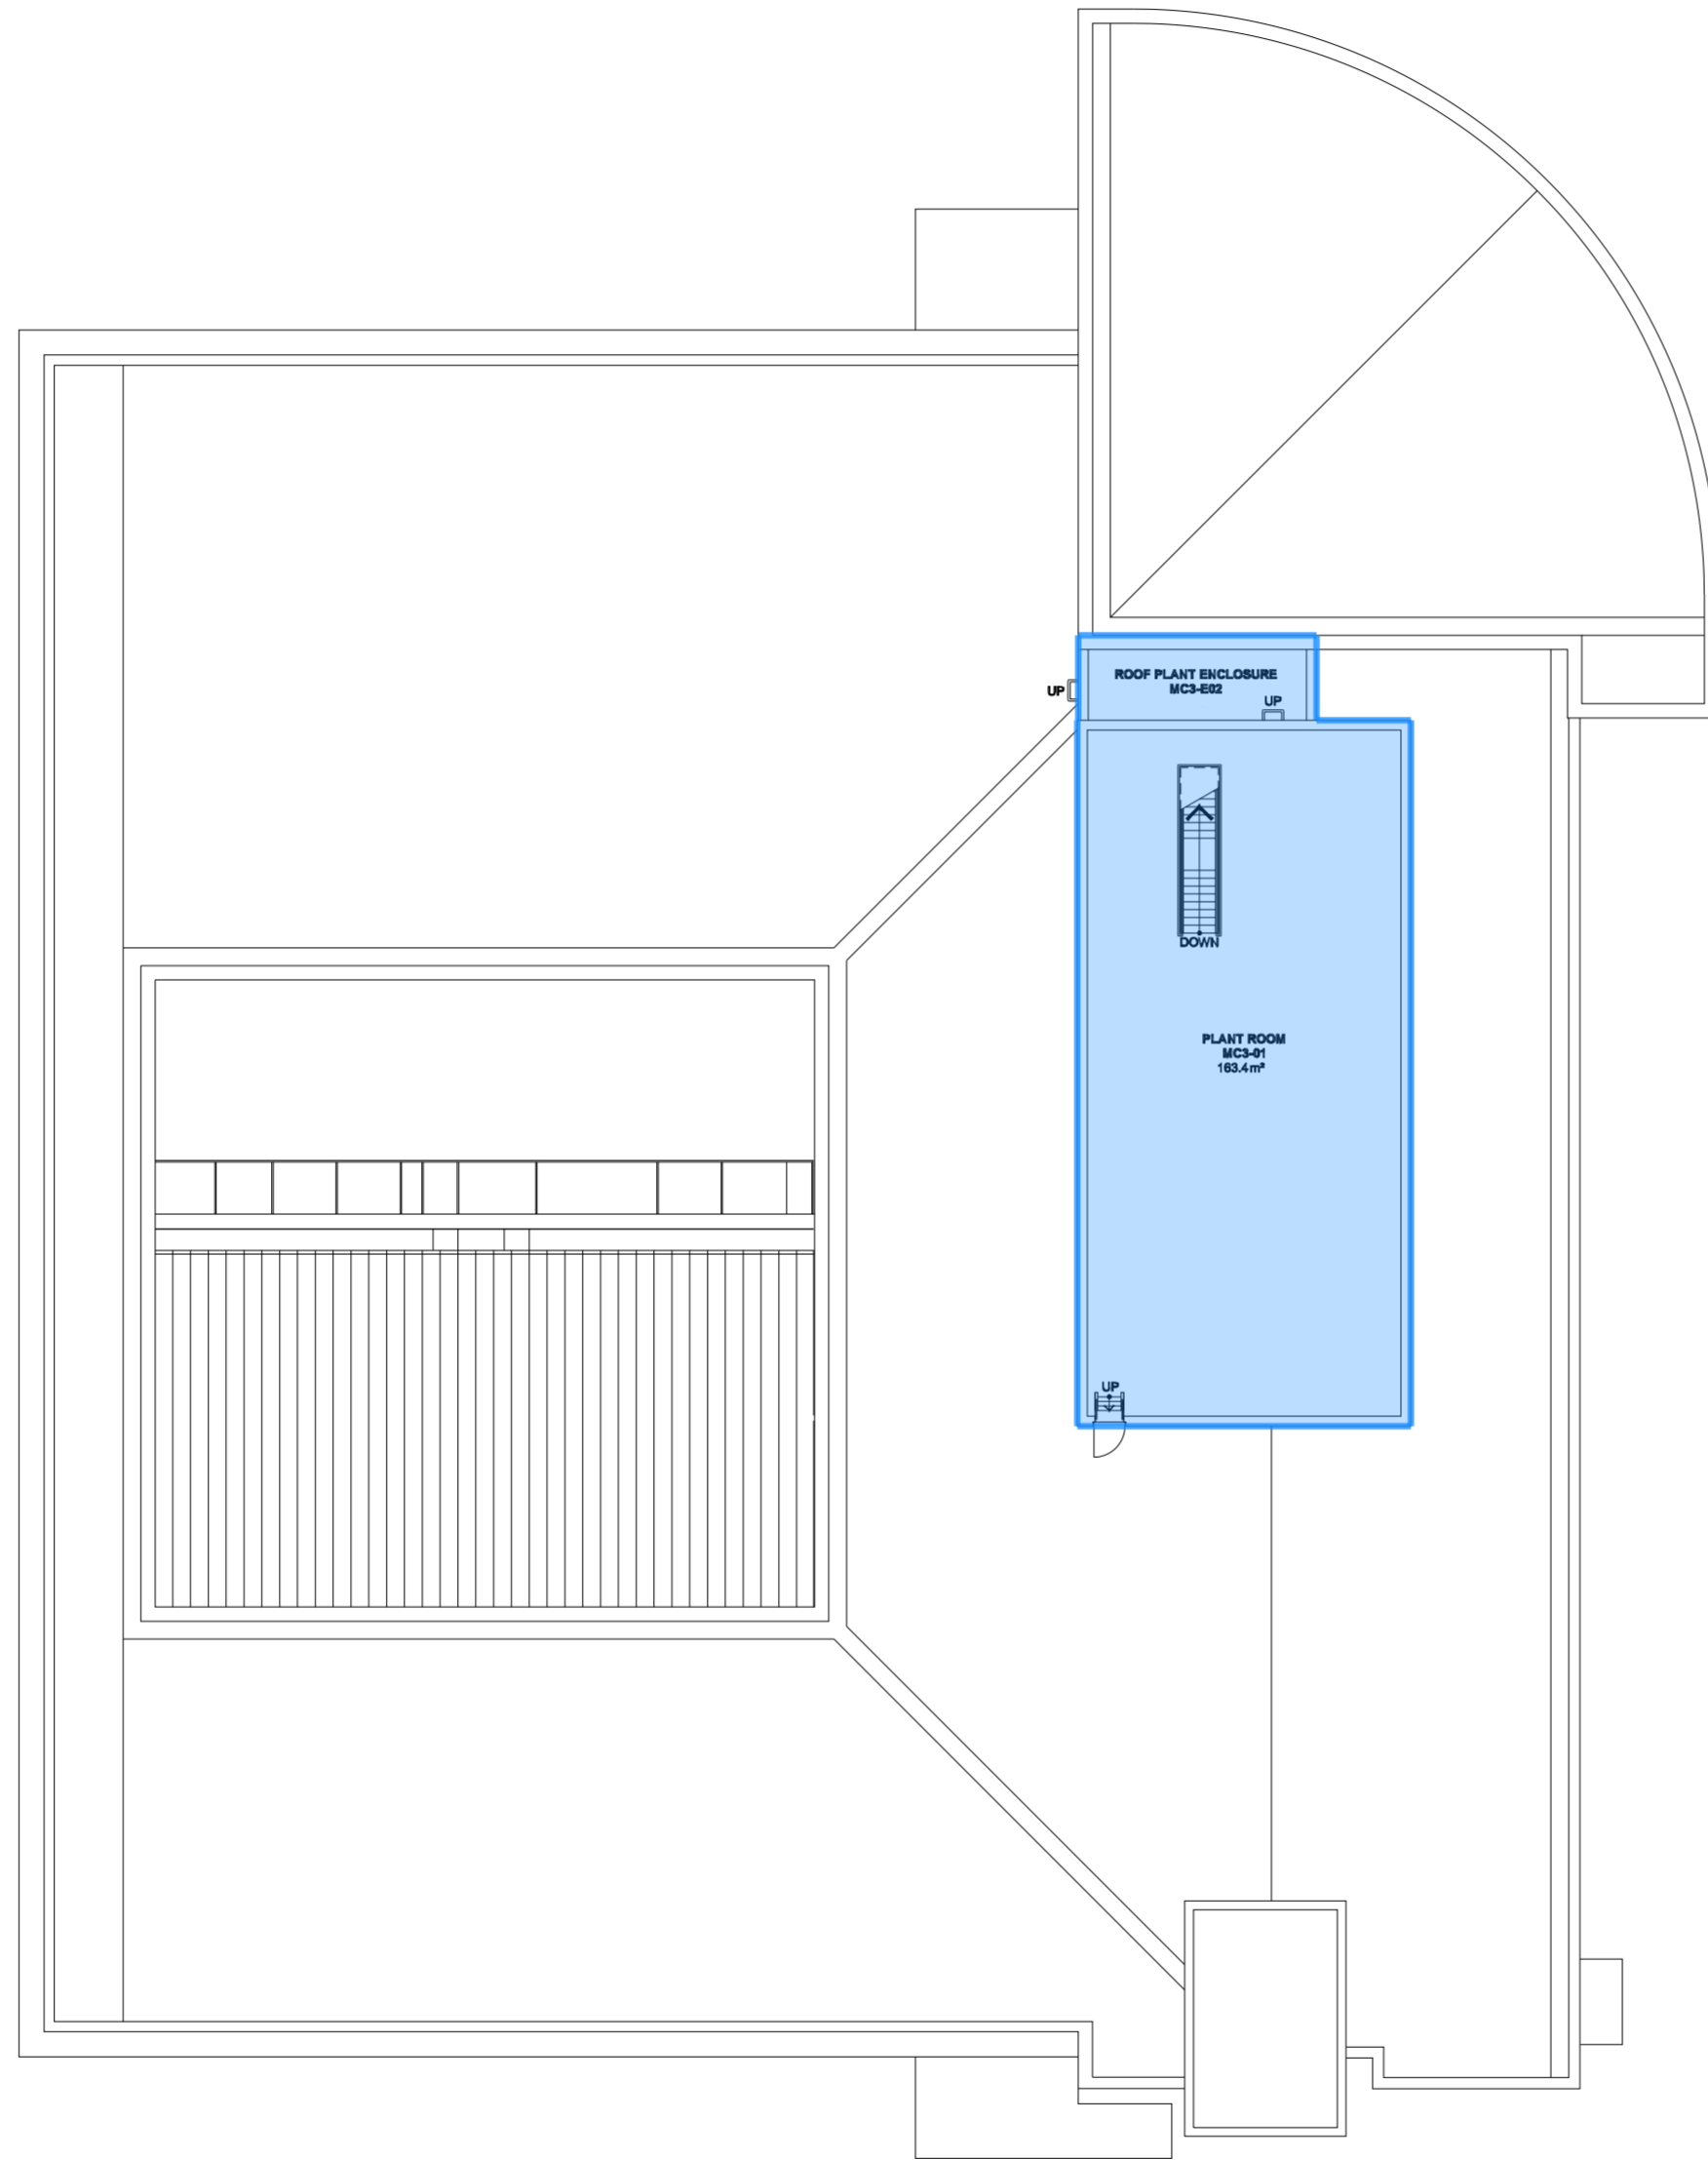

Legend

E15. Fittings and Fixtures 201 m2

5 10m 25 50 75

LEVEL 3

BUILDING A