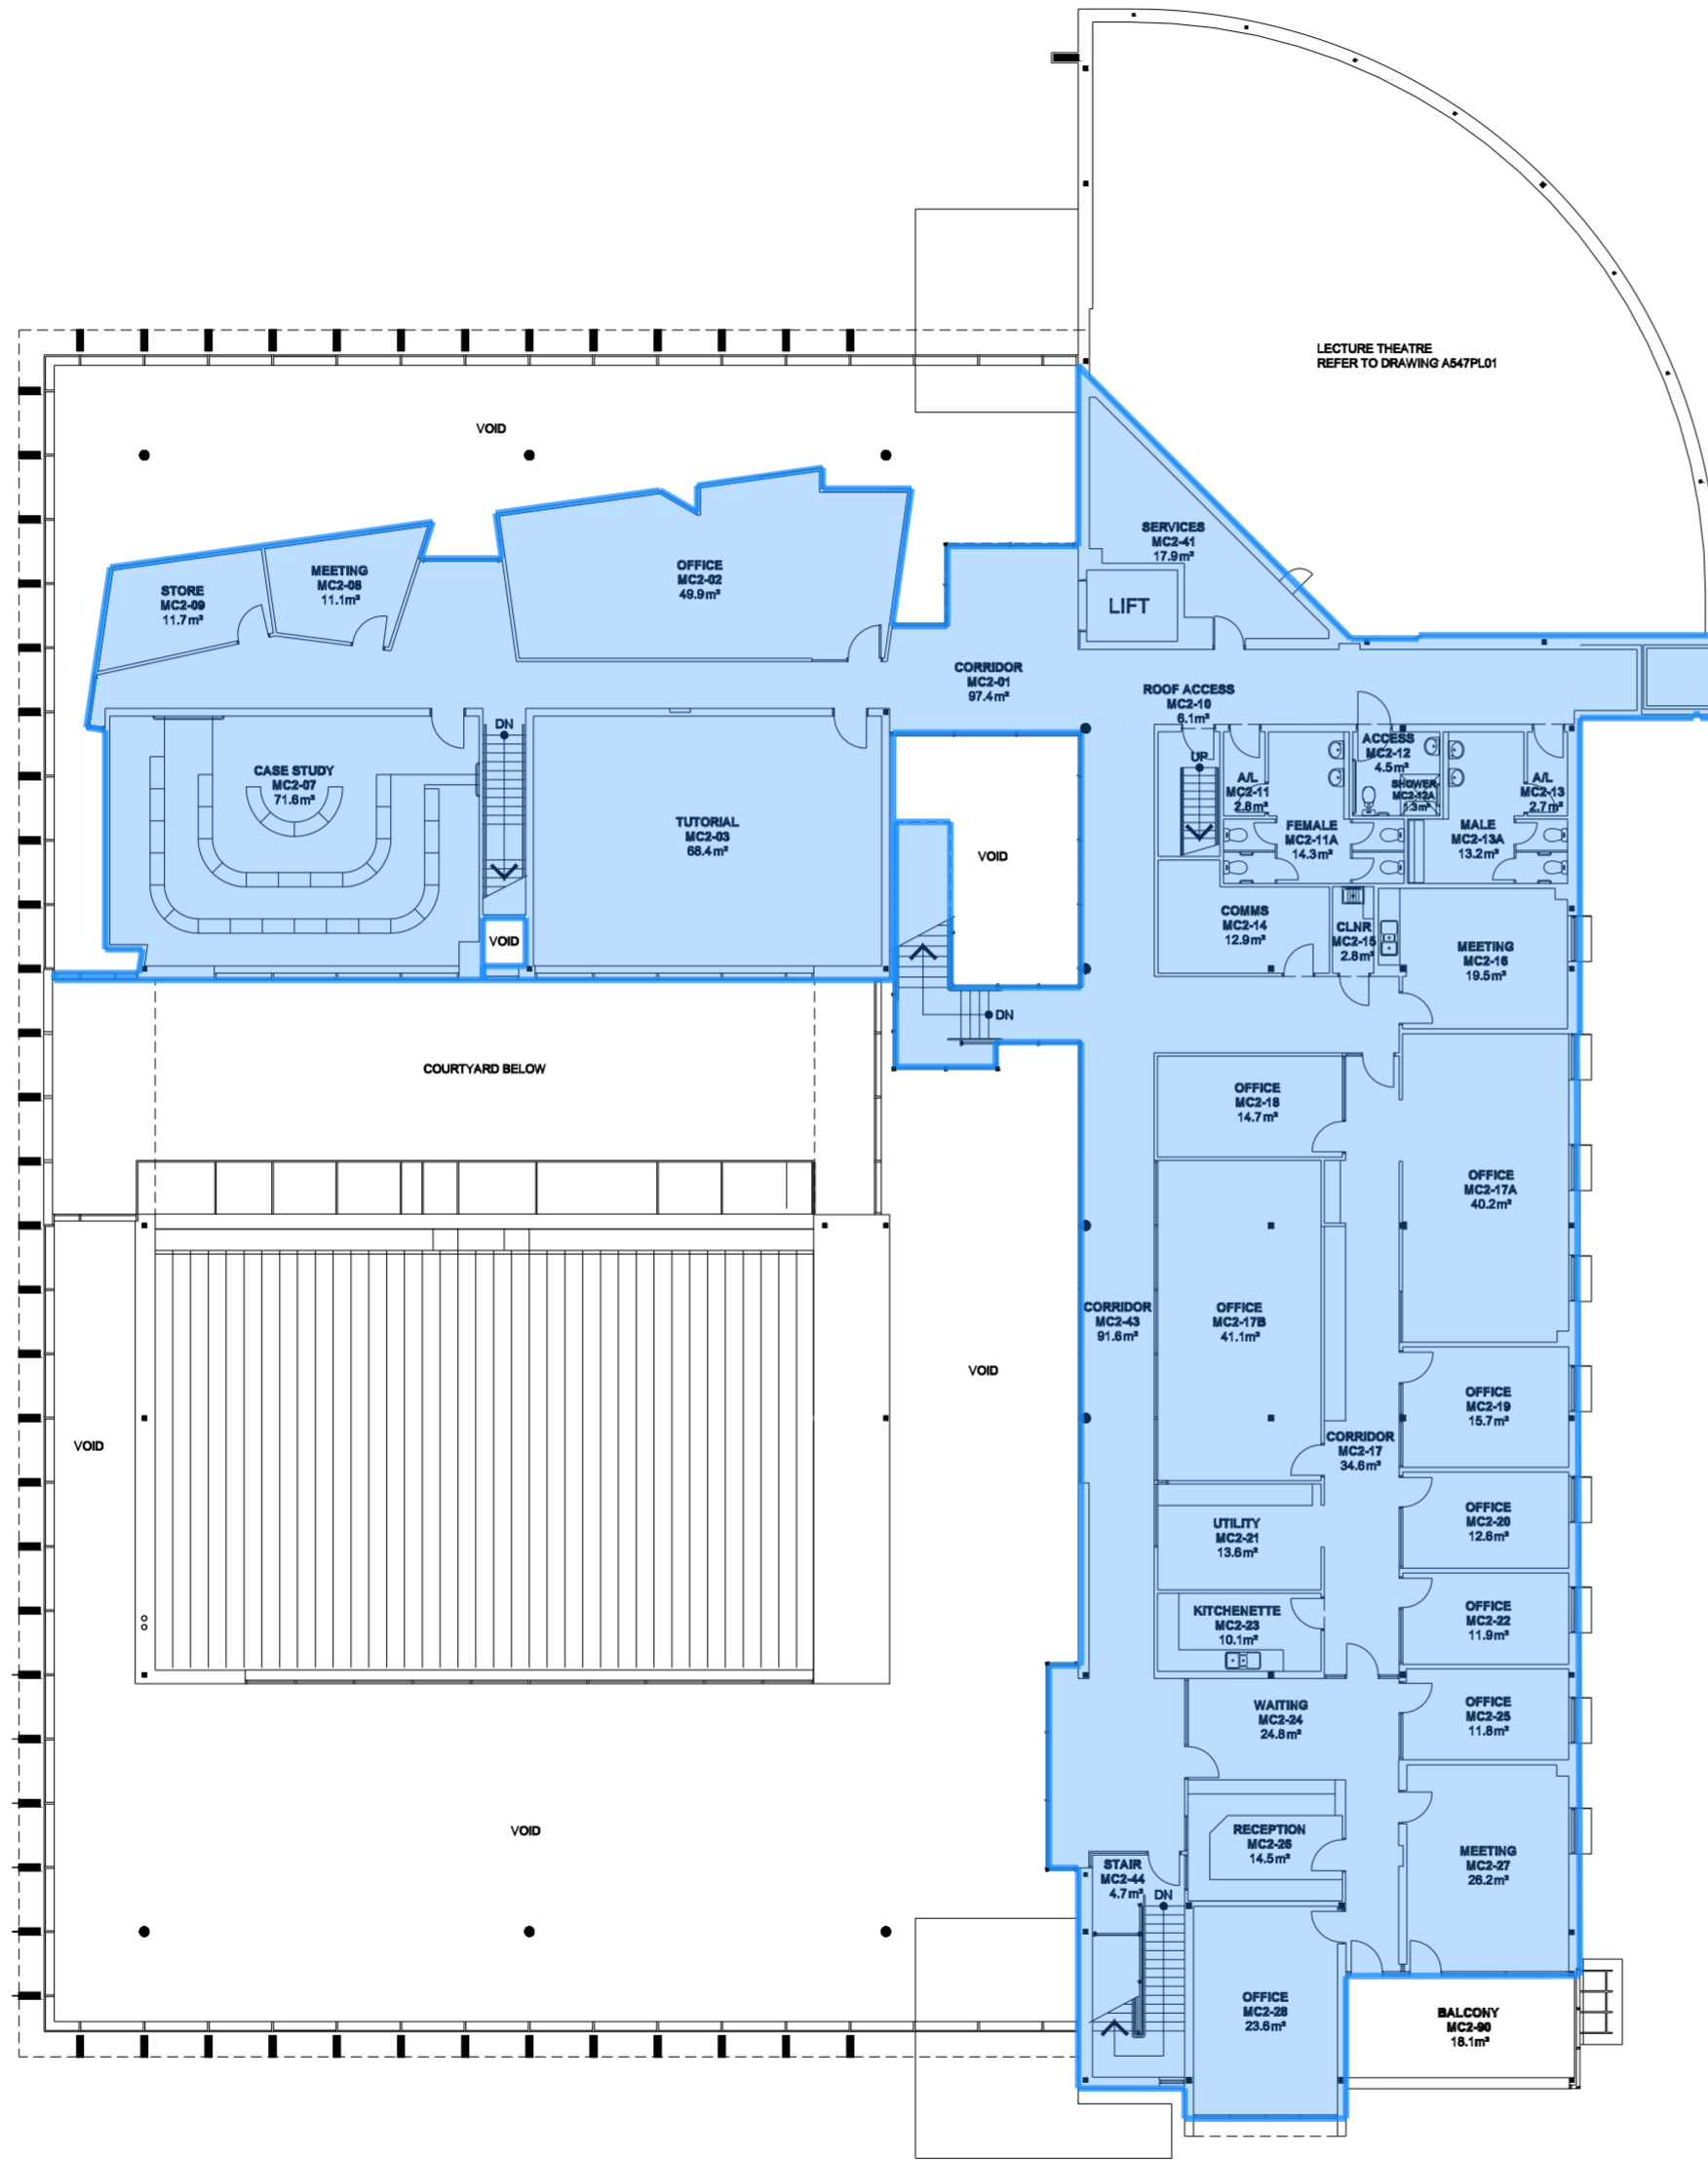

Legend

E15. Fittings and Fixtures 922 m2

5 10m 25 50 75

**LEVEL 2**  
**BUILDING A**