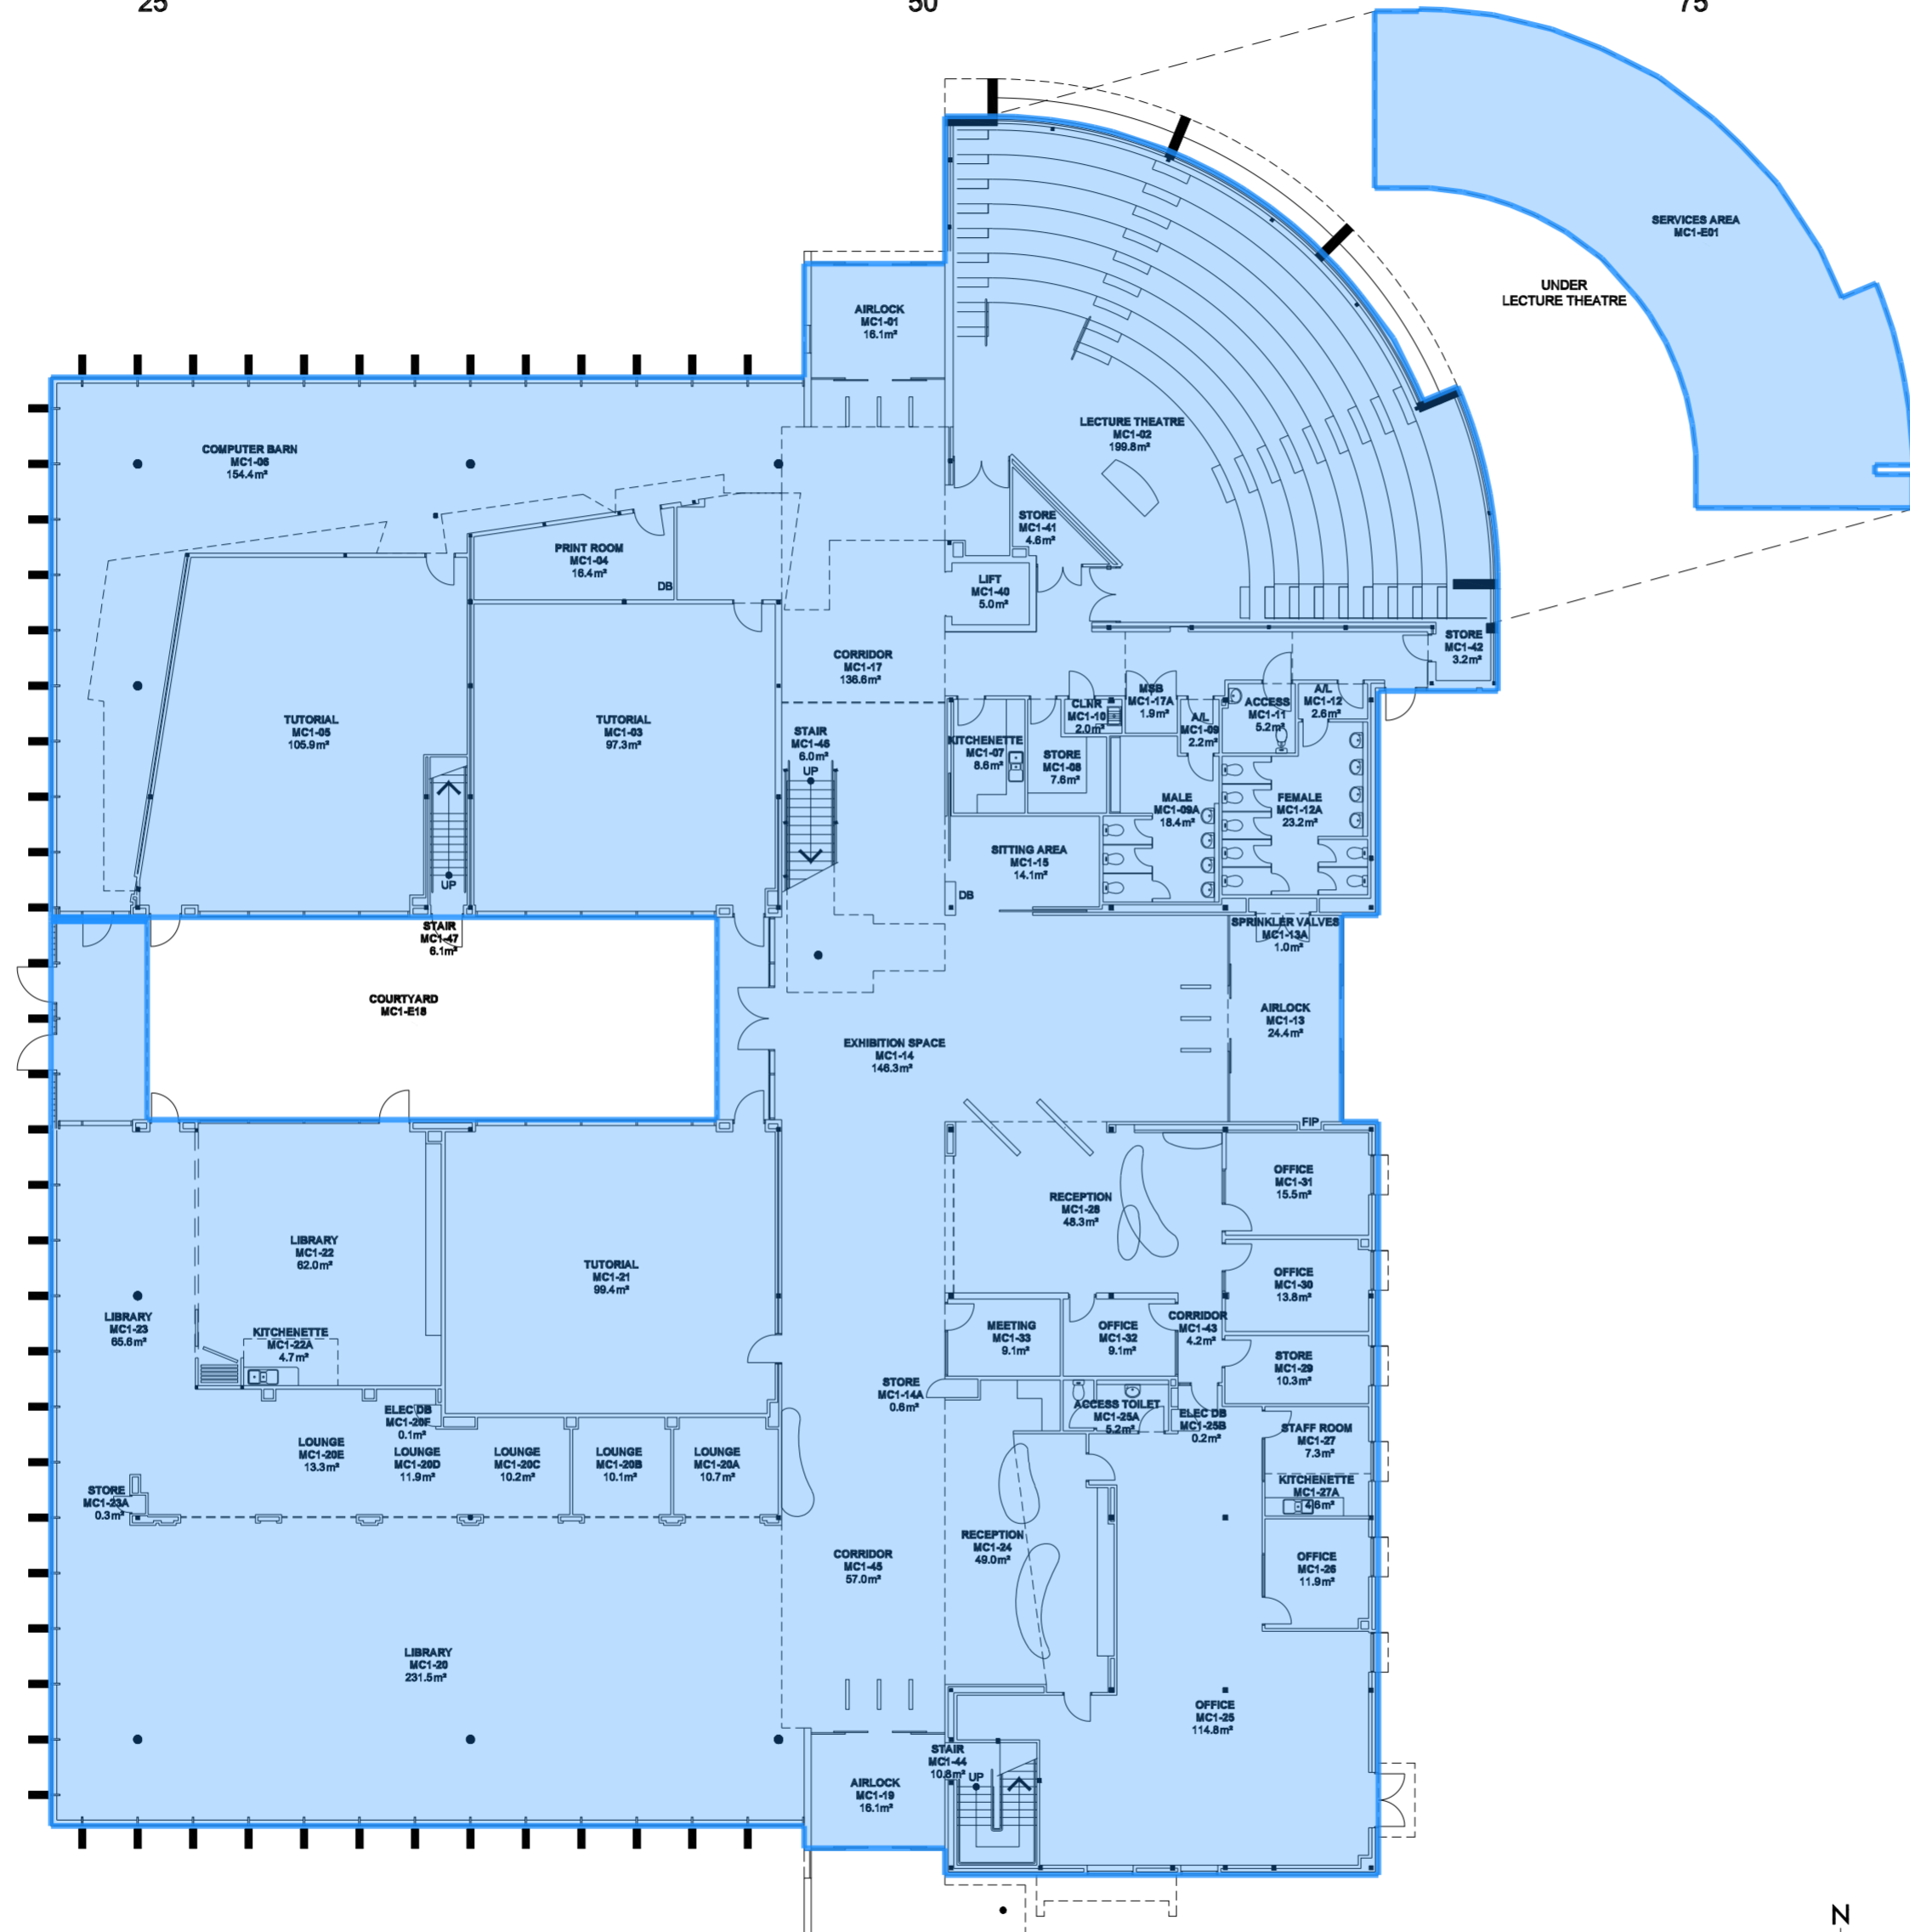

Legend

E15. Fittings and Fixtures 2,204 m2

LEVEL 1
BUILDING A