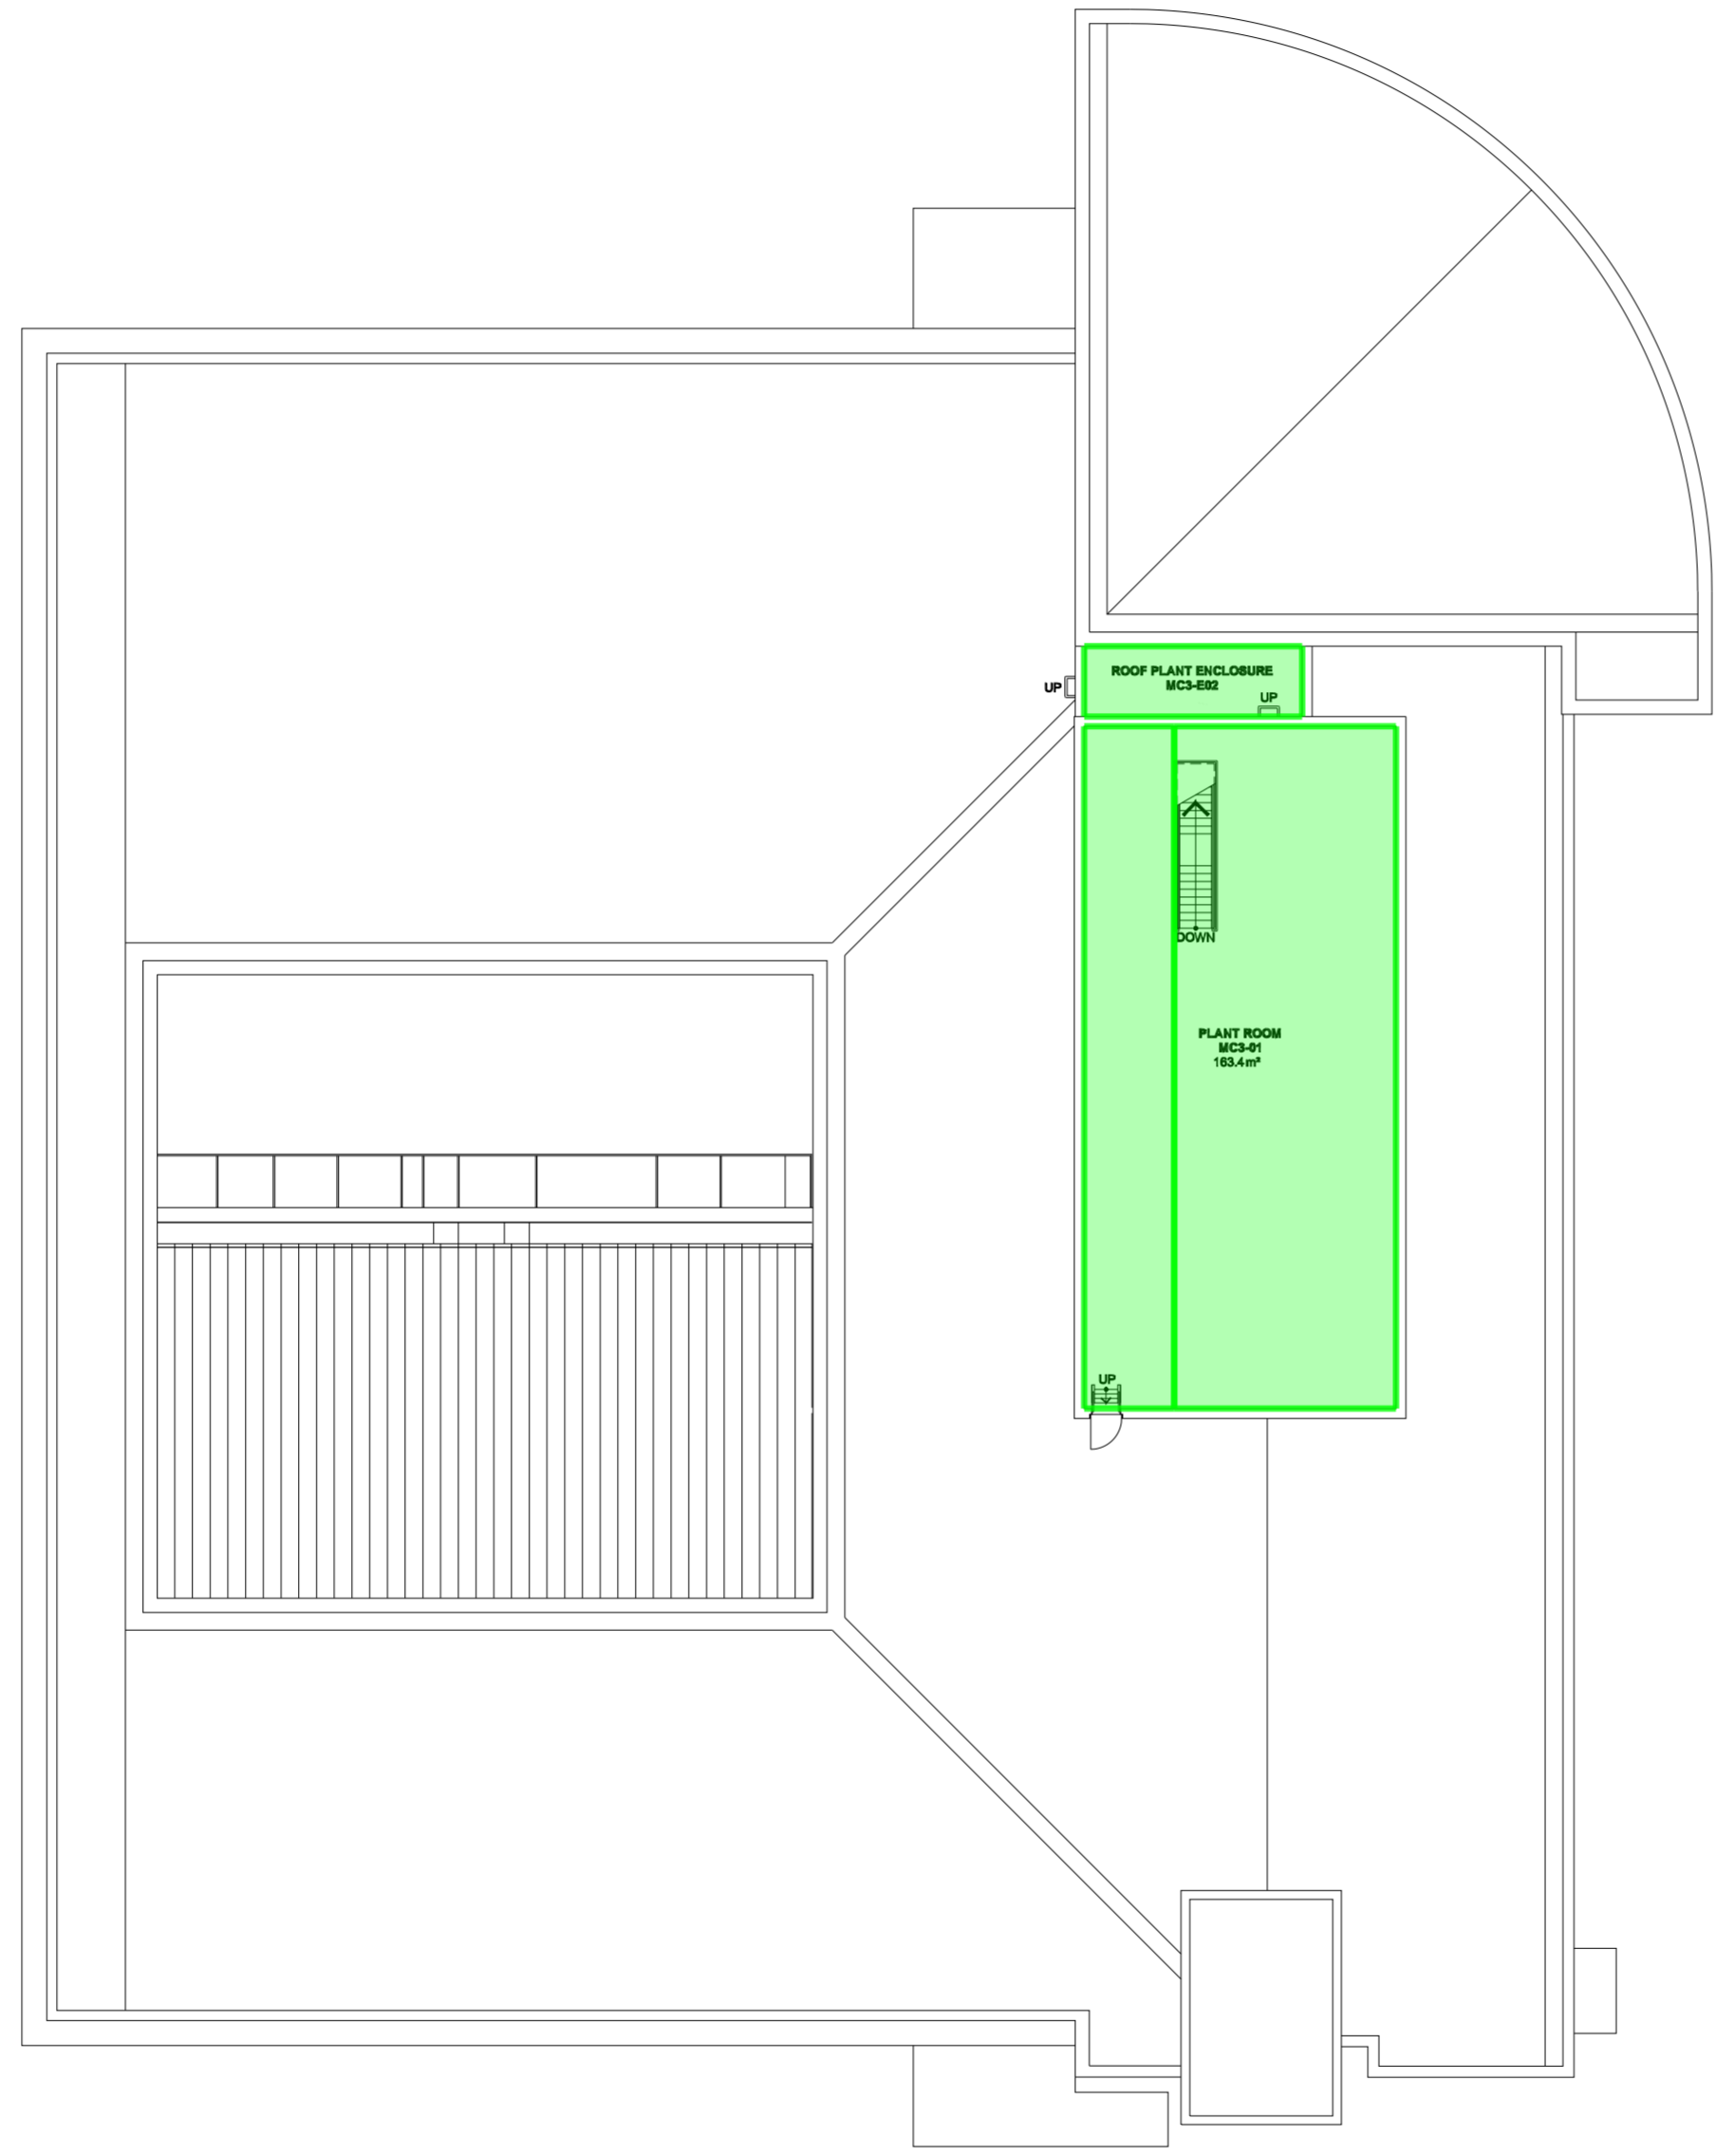

Legend

■ E14. Ceiling Finishes 181 m2

LEVEL 3

BUILDING A