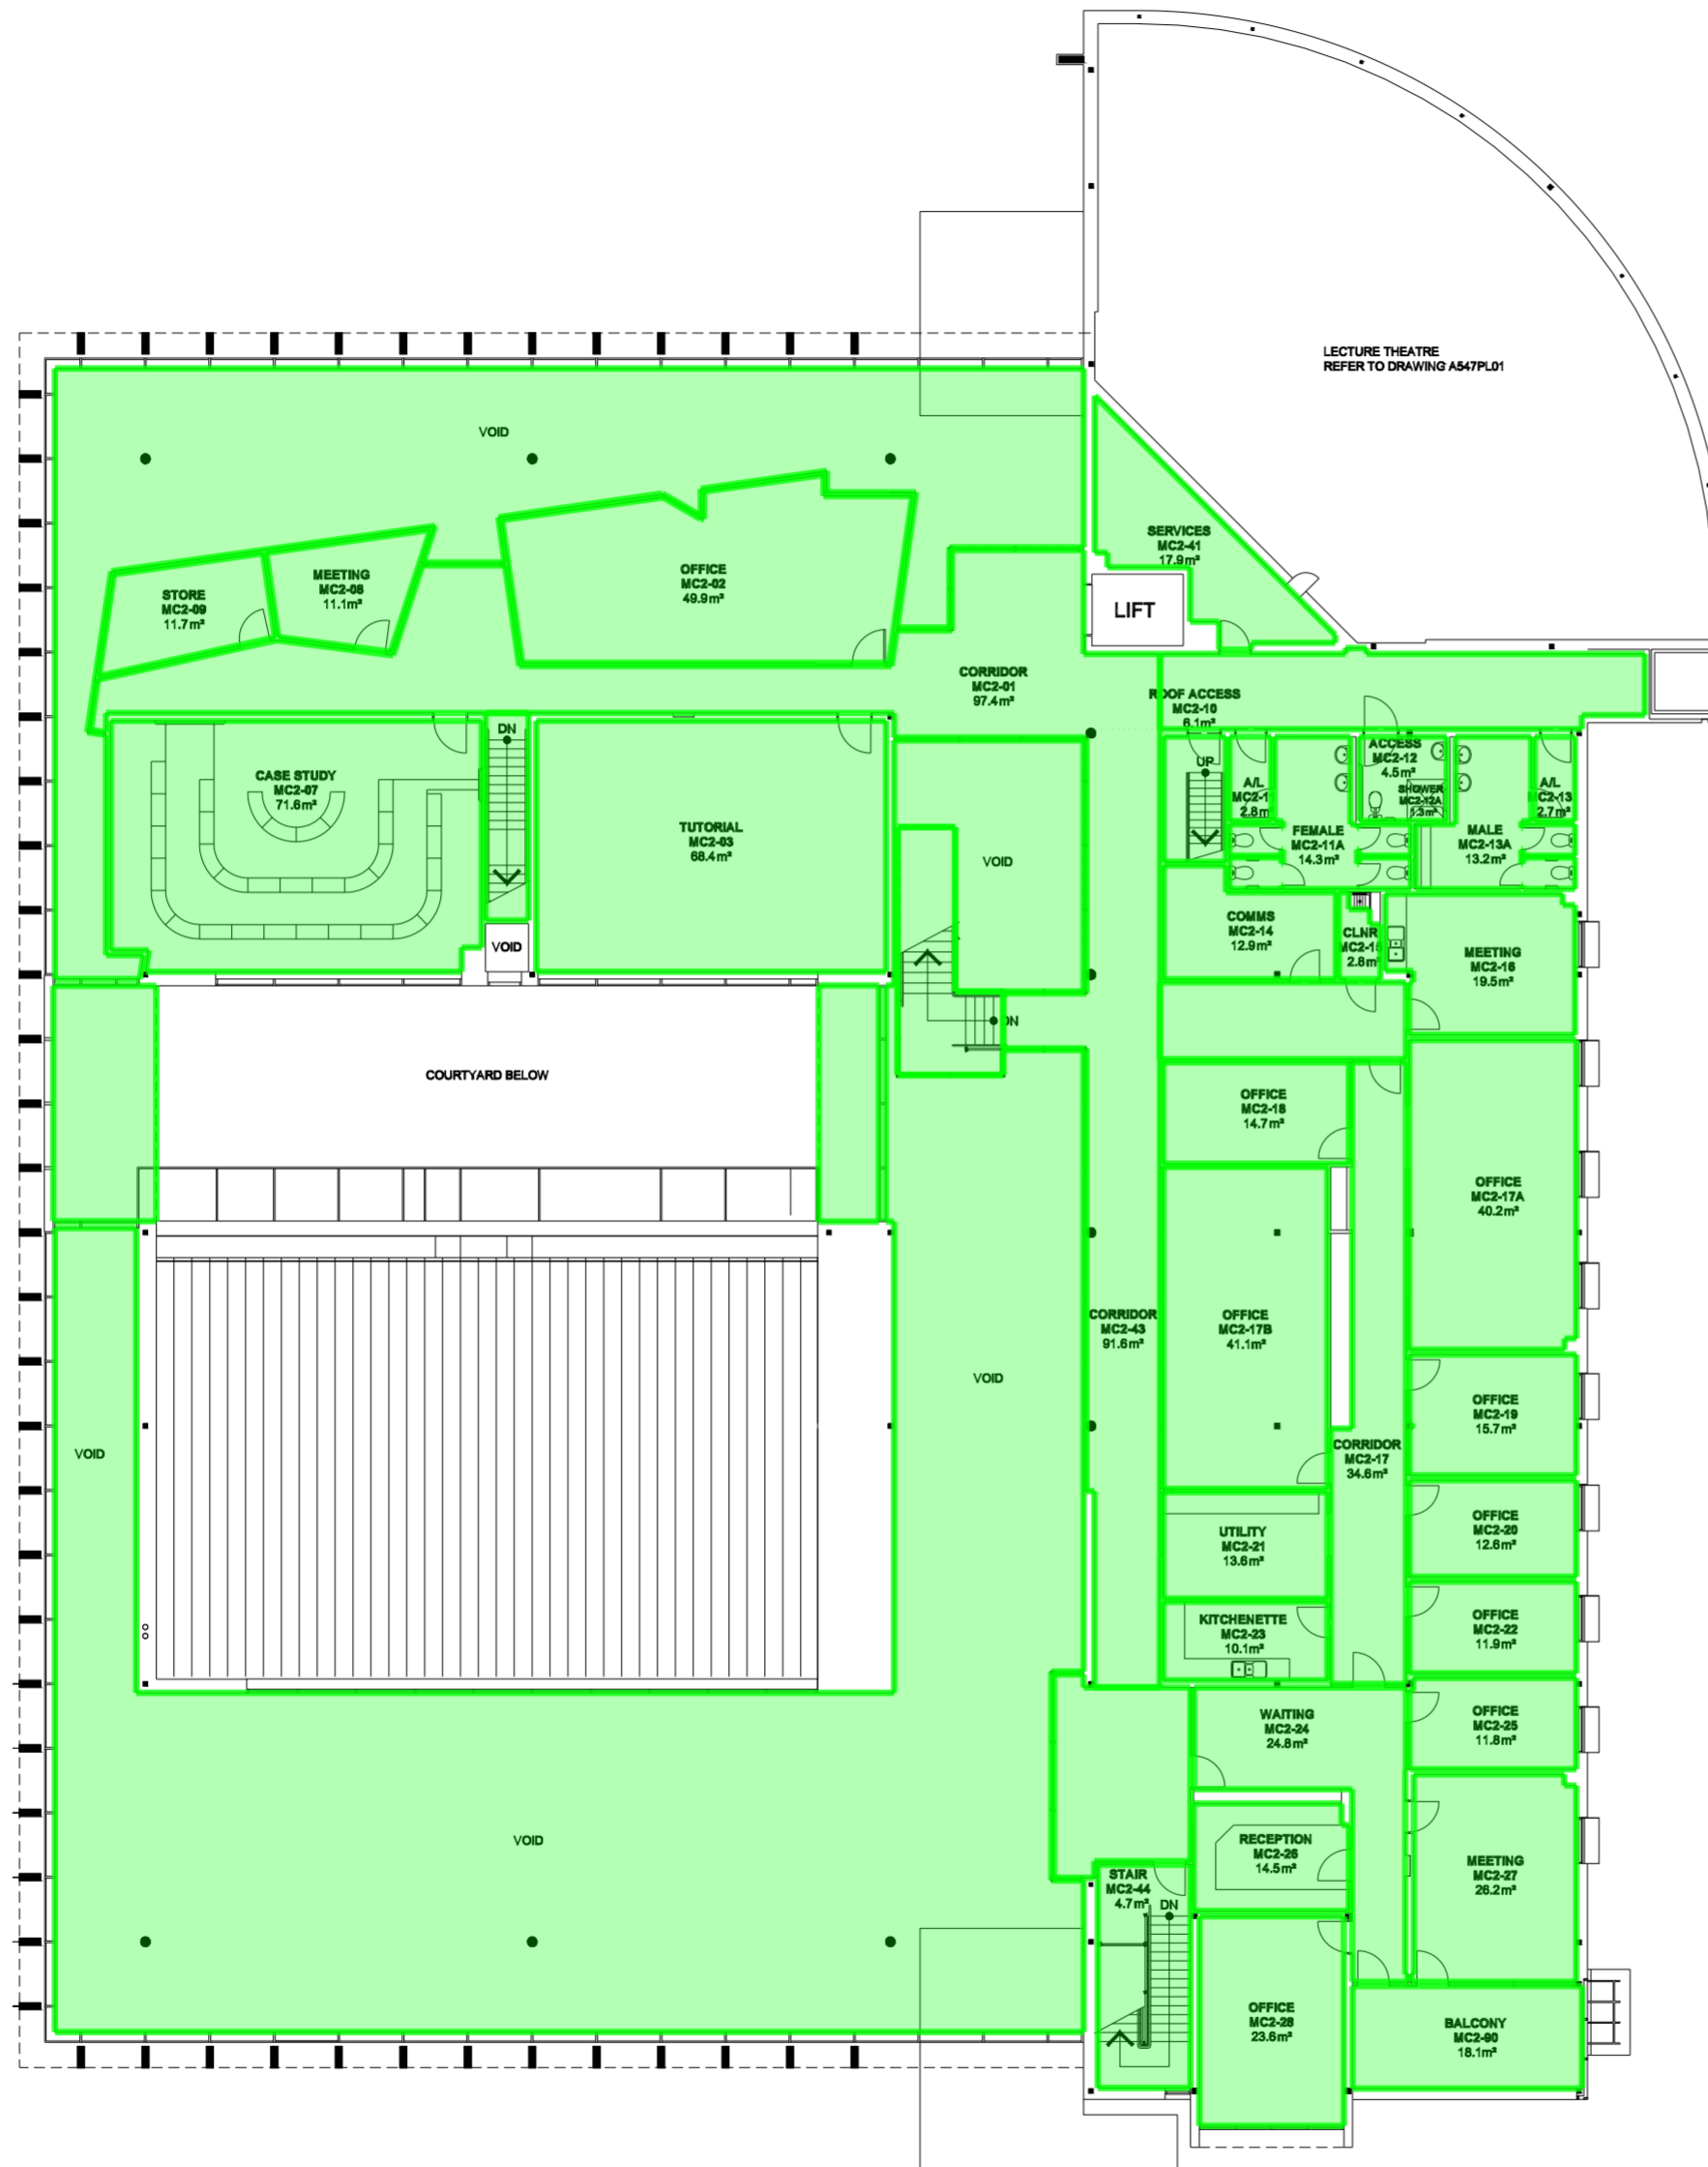

Legend

E14. Ceiling Finishes 1,442 m2

5 10m 25 50 75

LEVEL 2

BUILDING A