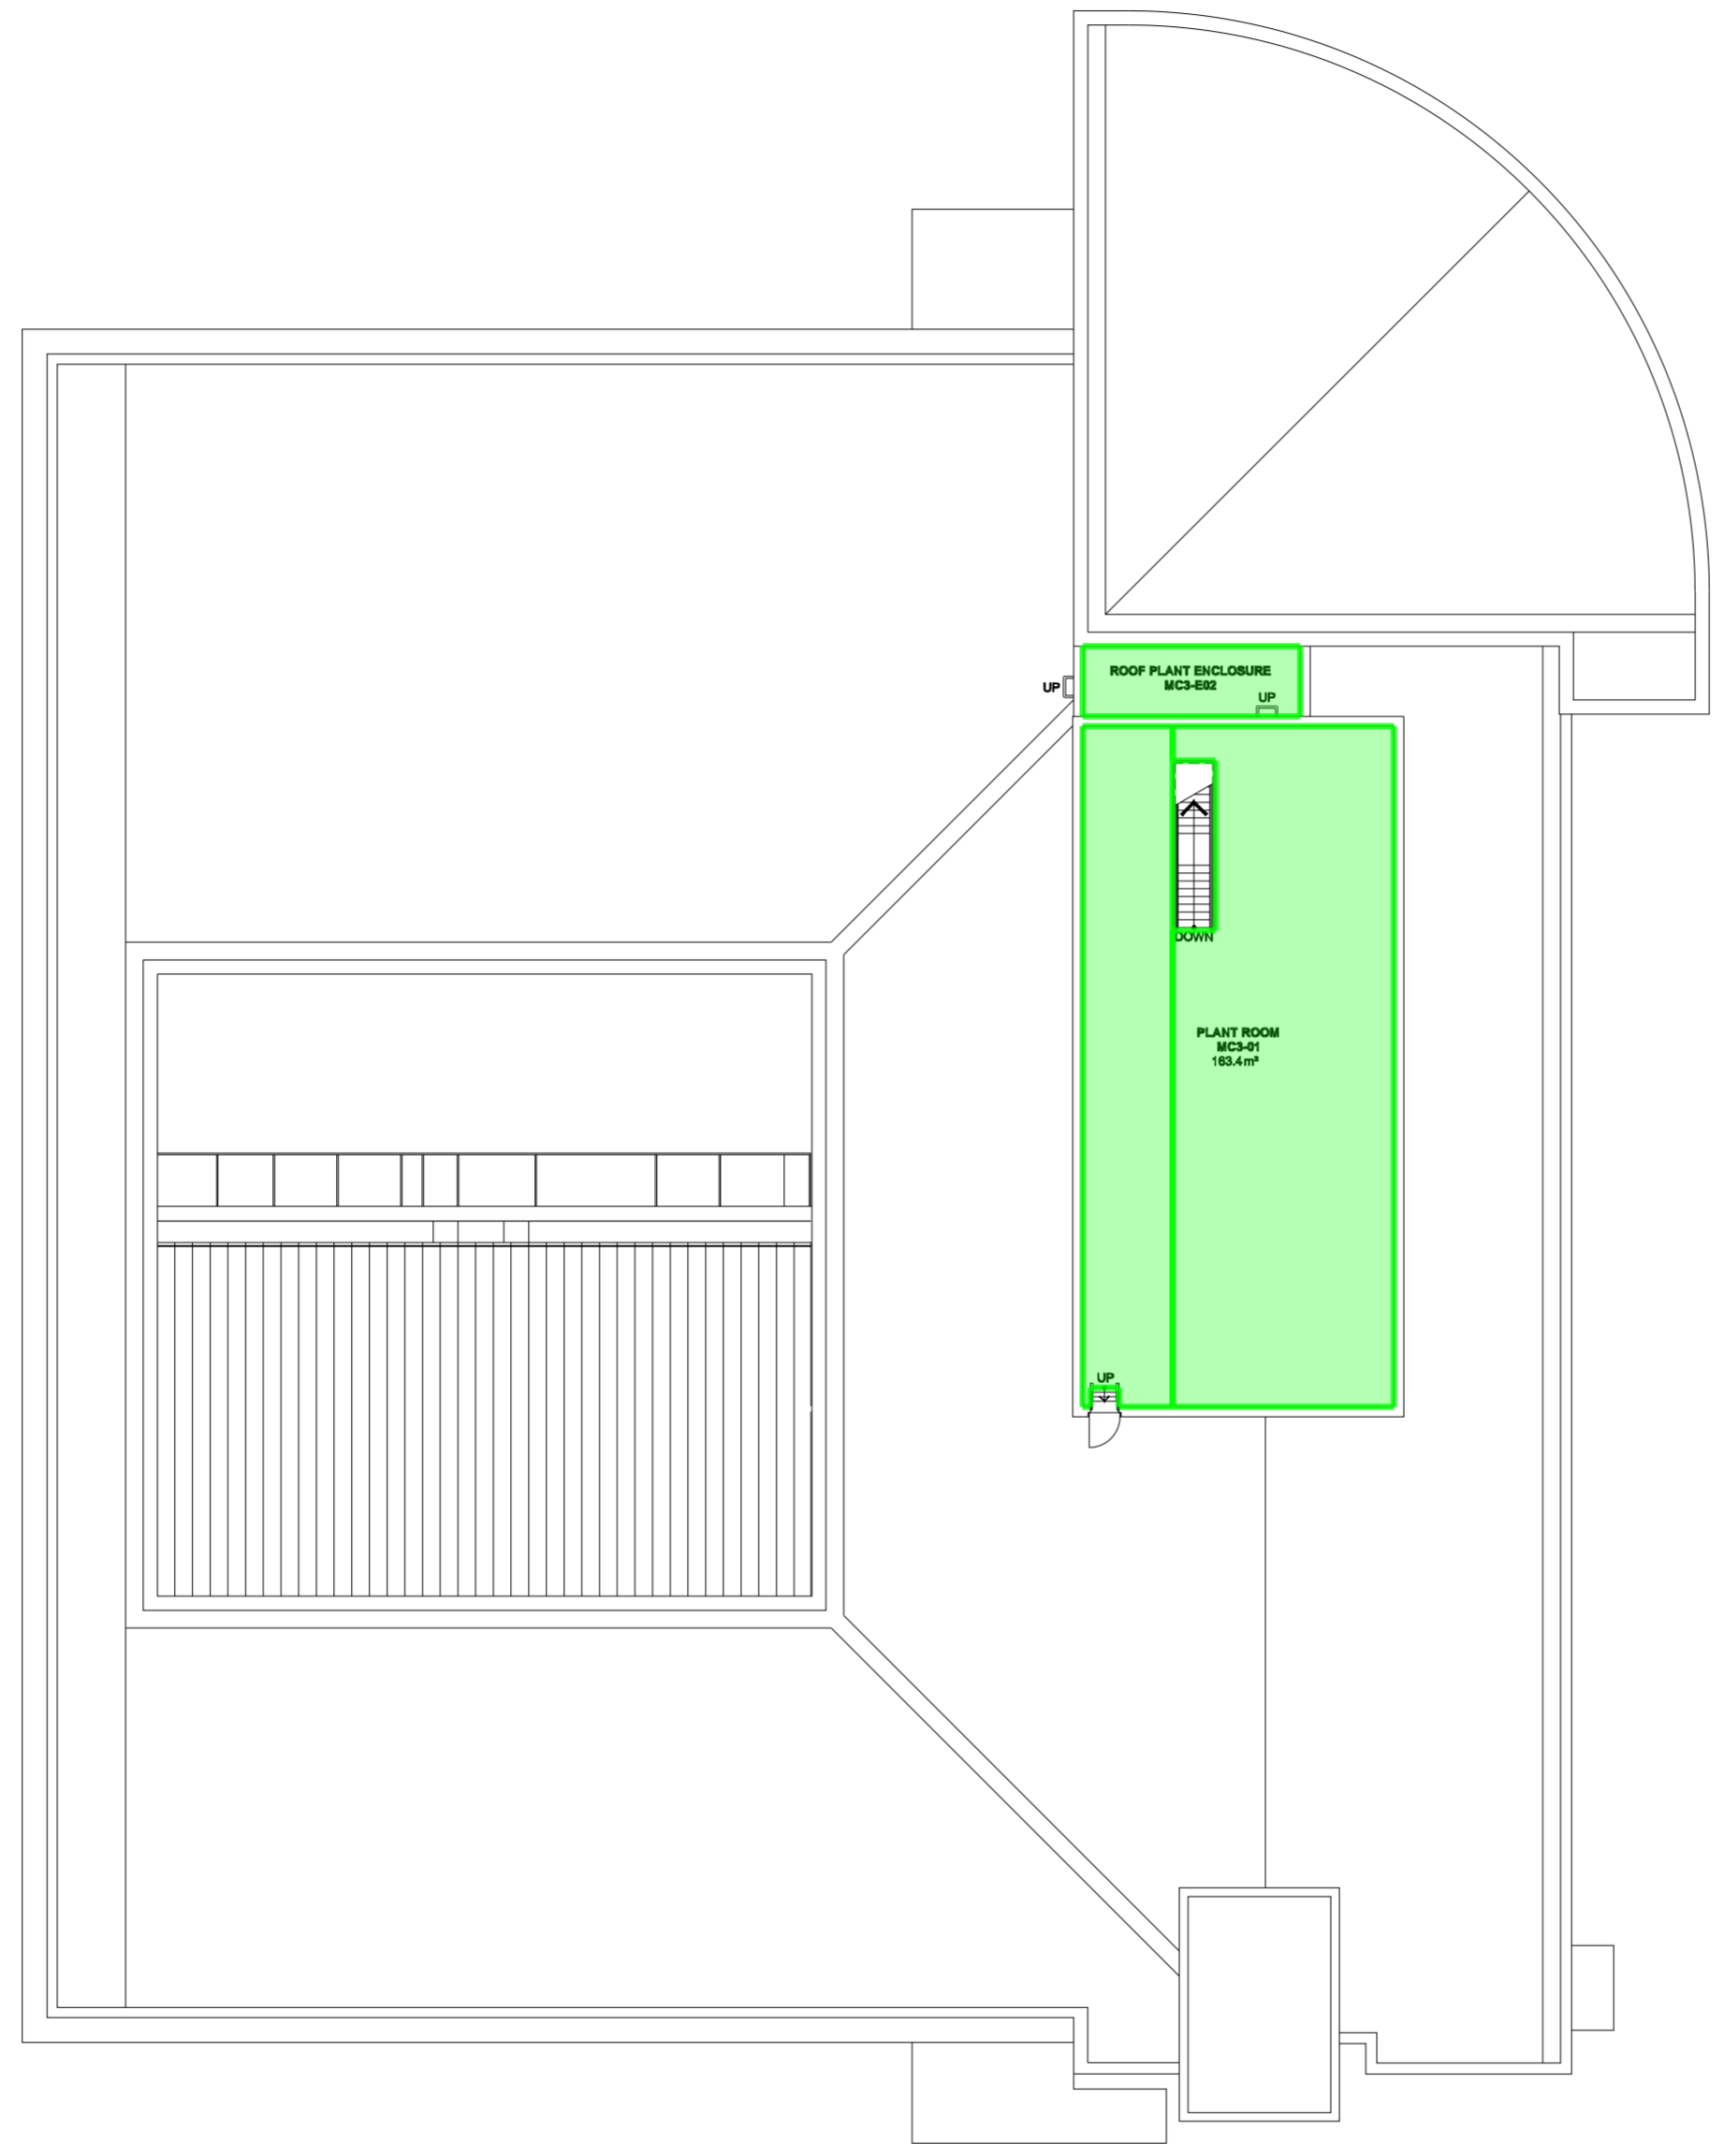

Legend

E12. Floor finishes 175 m2

LEVEL 3
BUILDING A