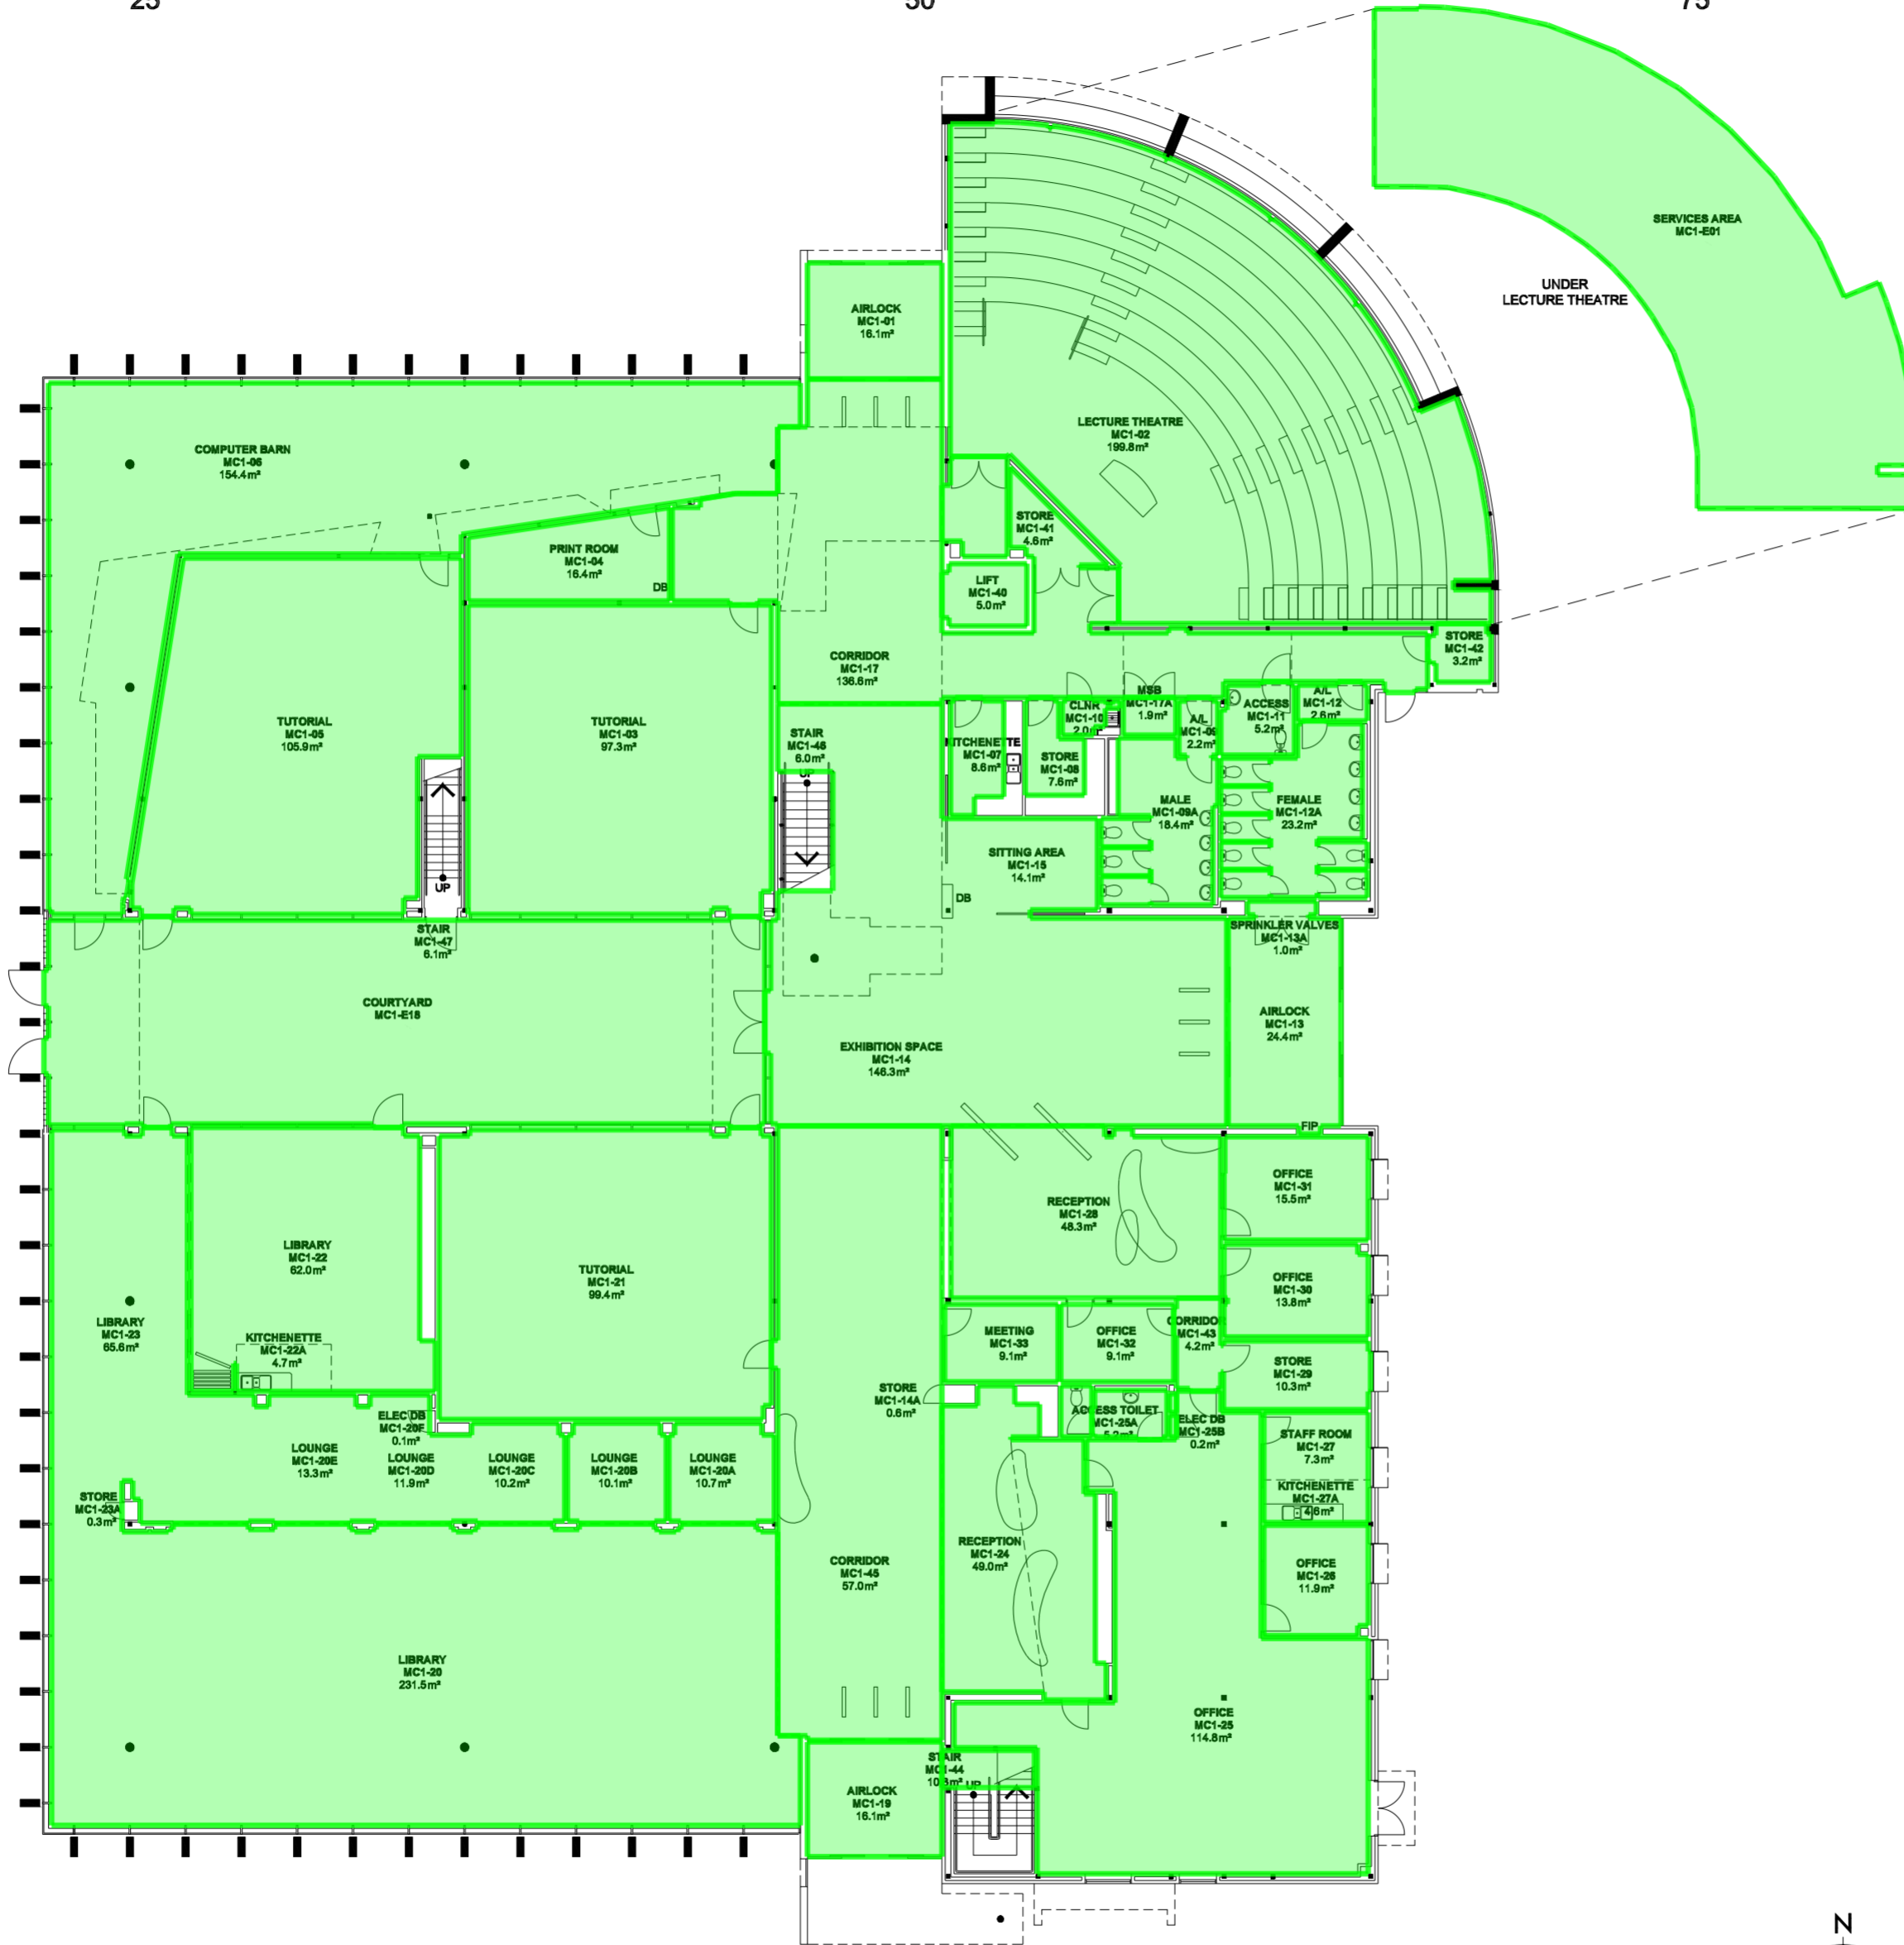

Legend

E12. Floor finishes 2,168 m2

5 10m 25 50 75

LEVEL 1
BUILDING A