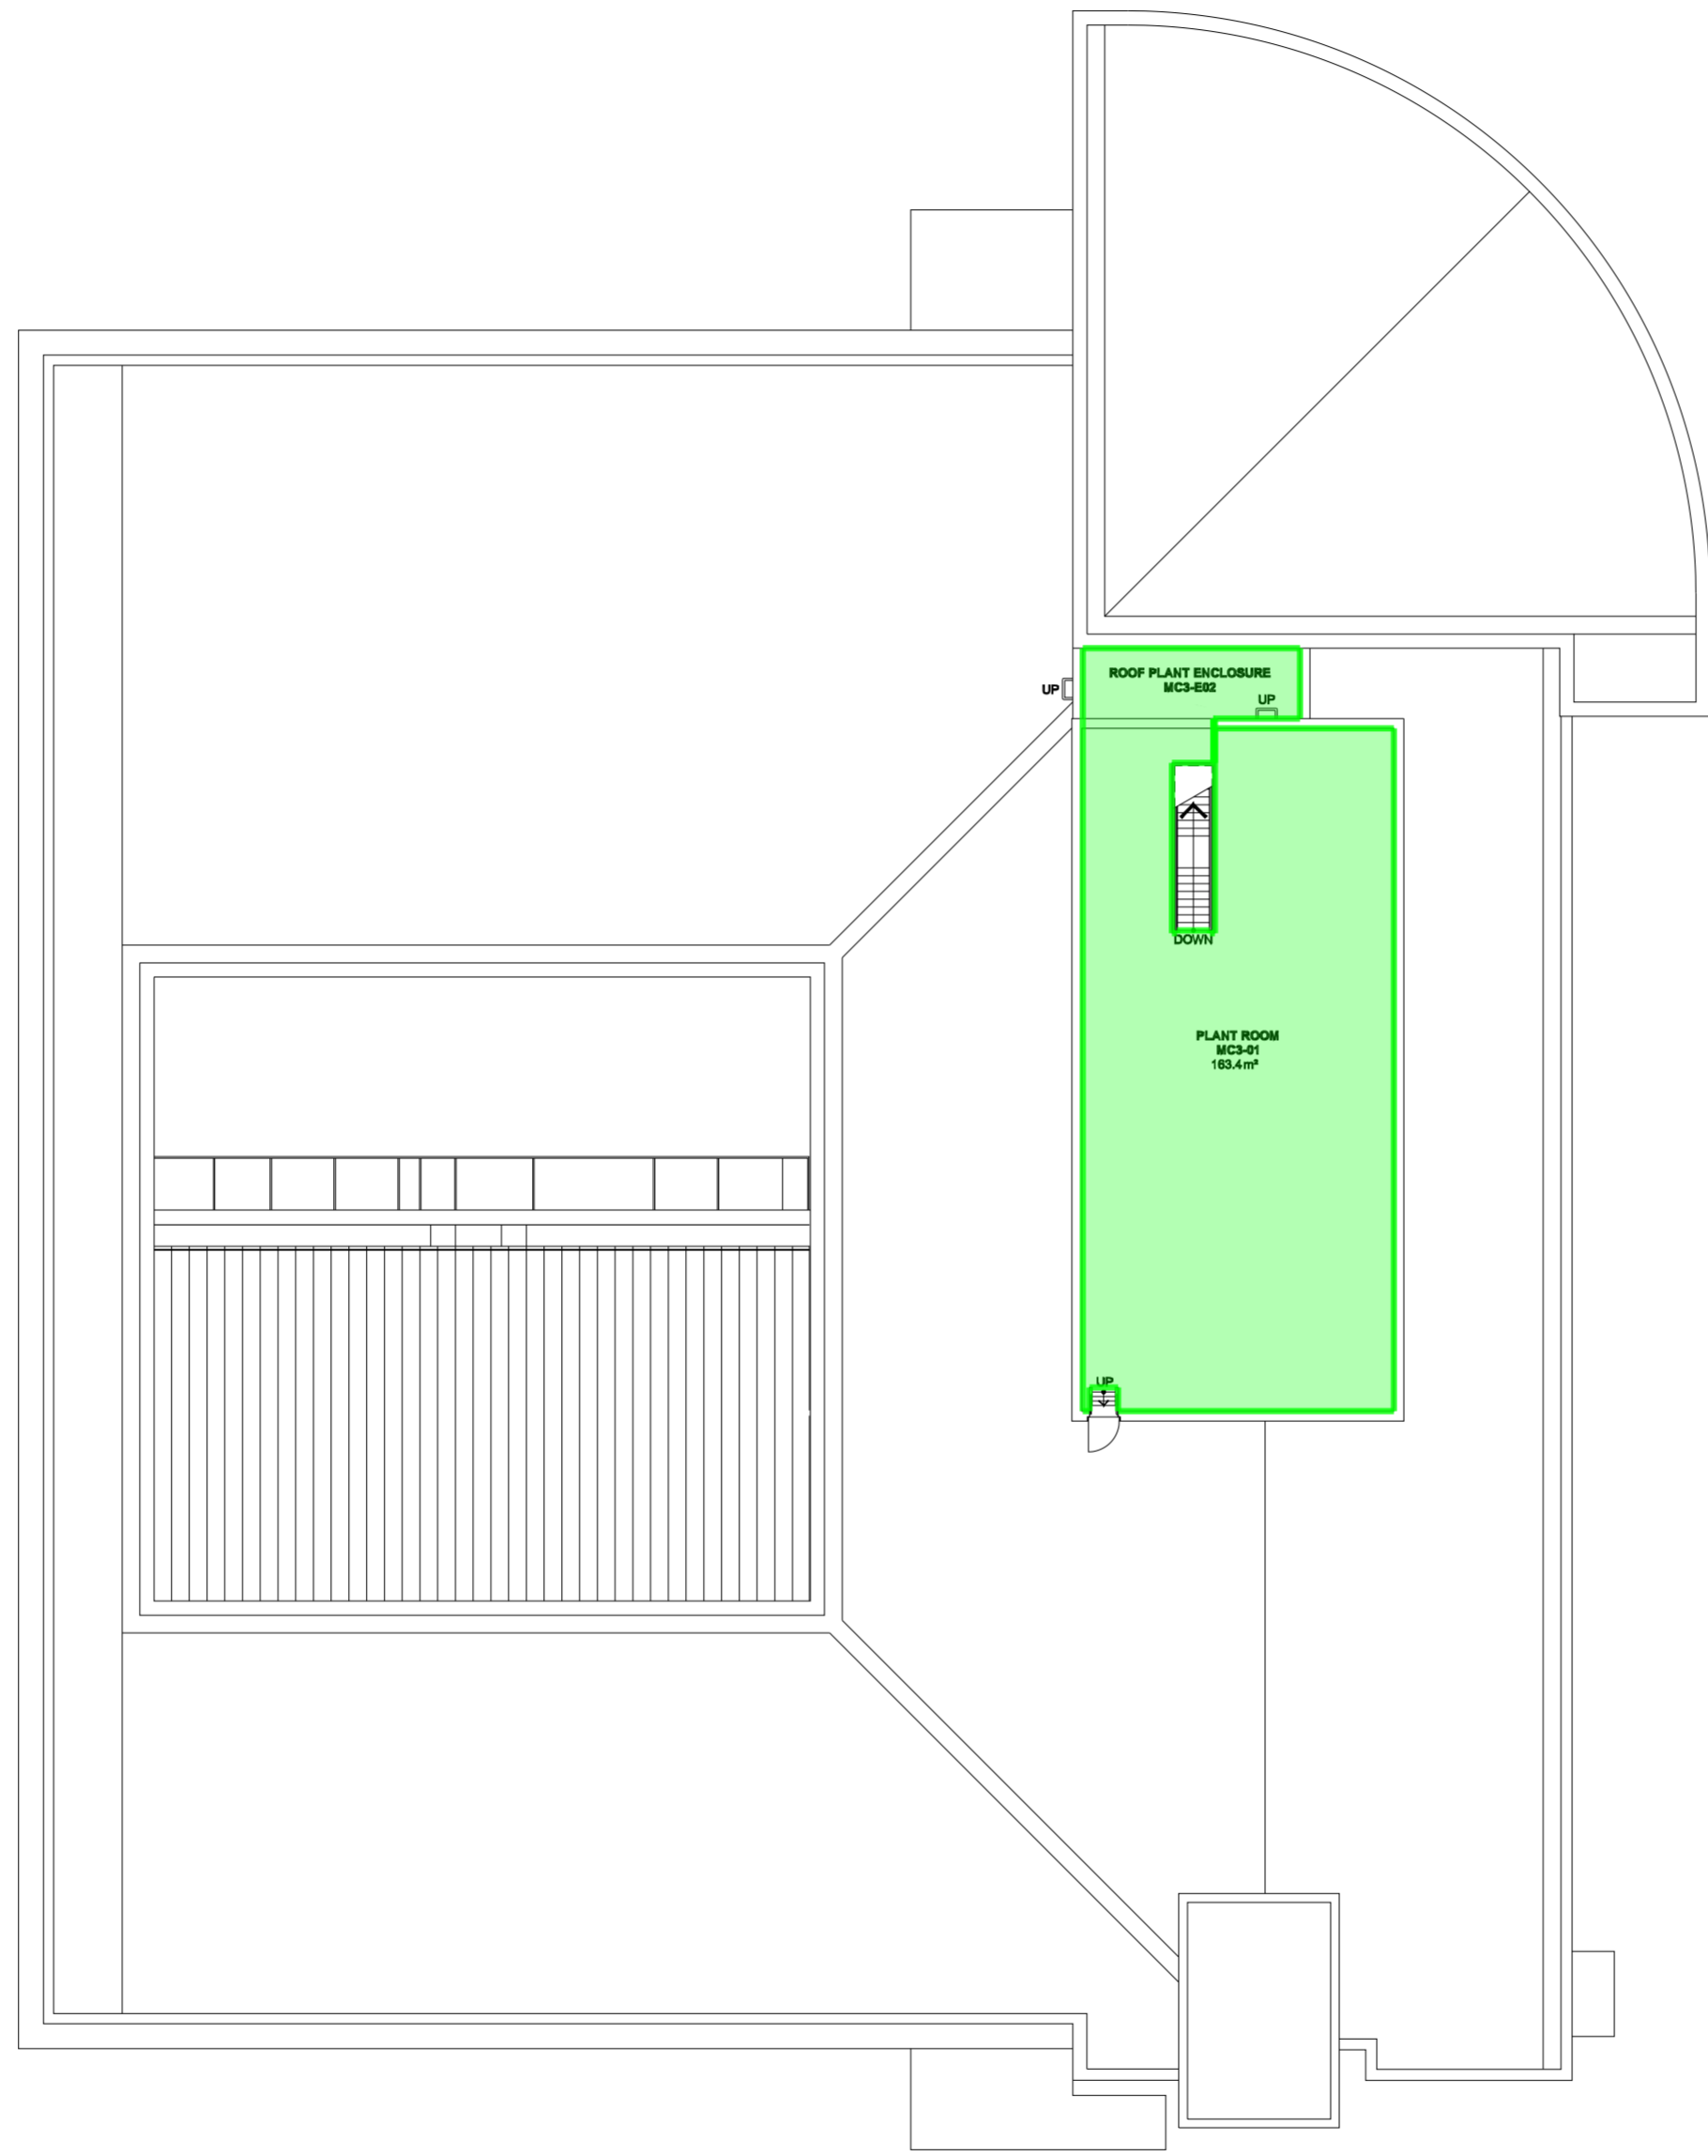

Legend

3. UF - Upper floor 176 m2

LEVEL 3

BUILDING A