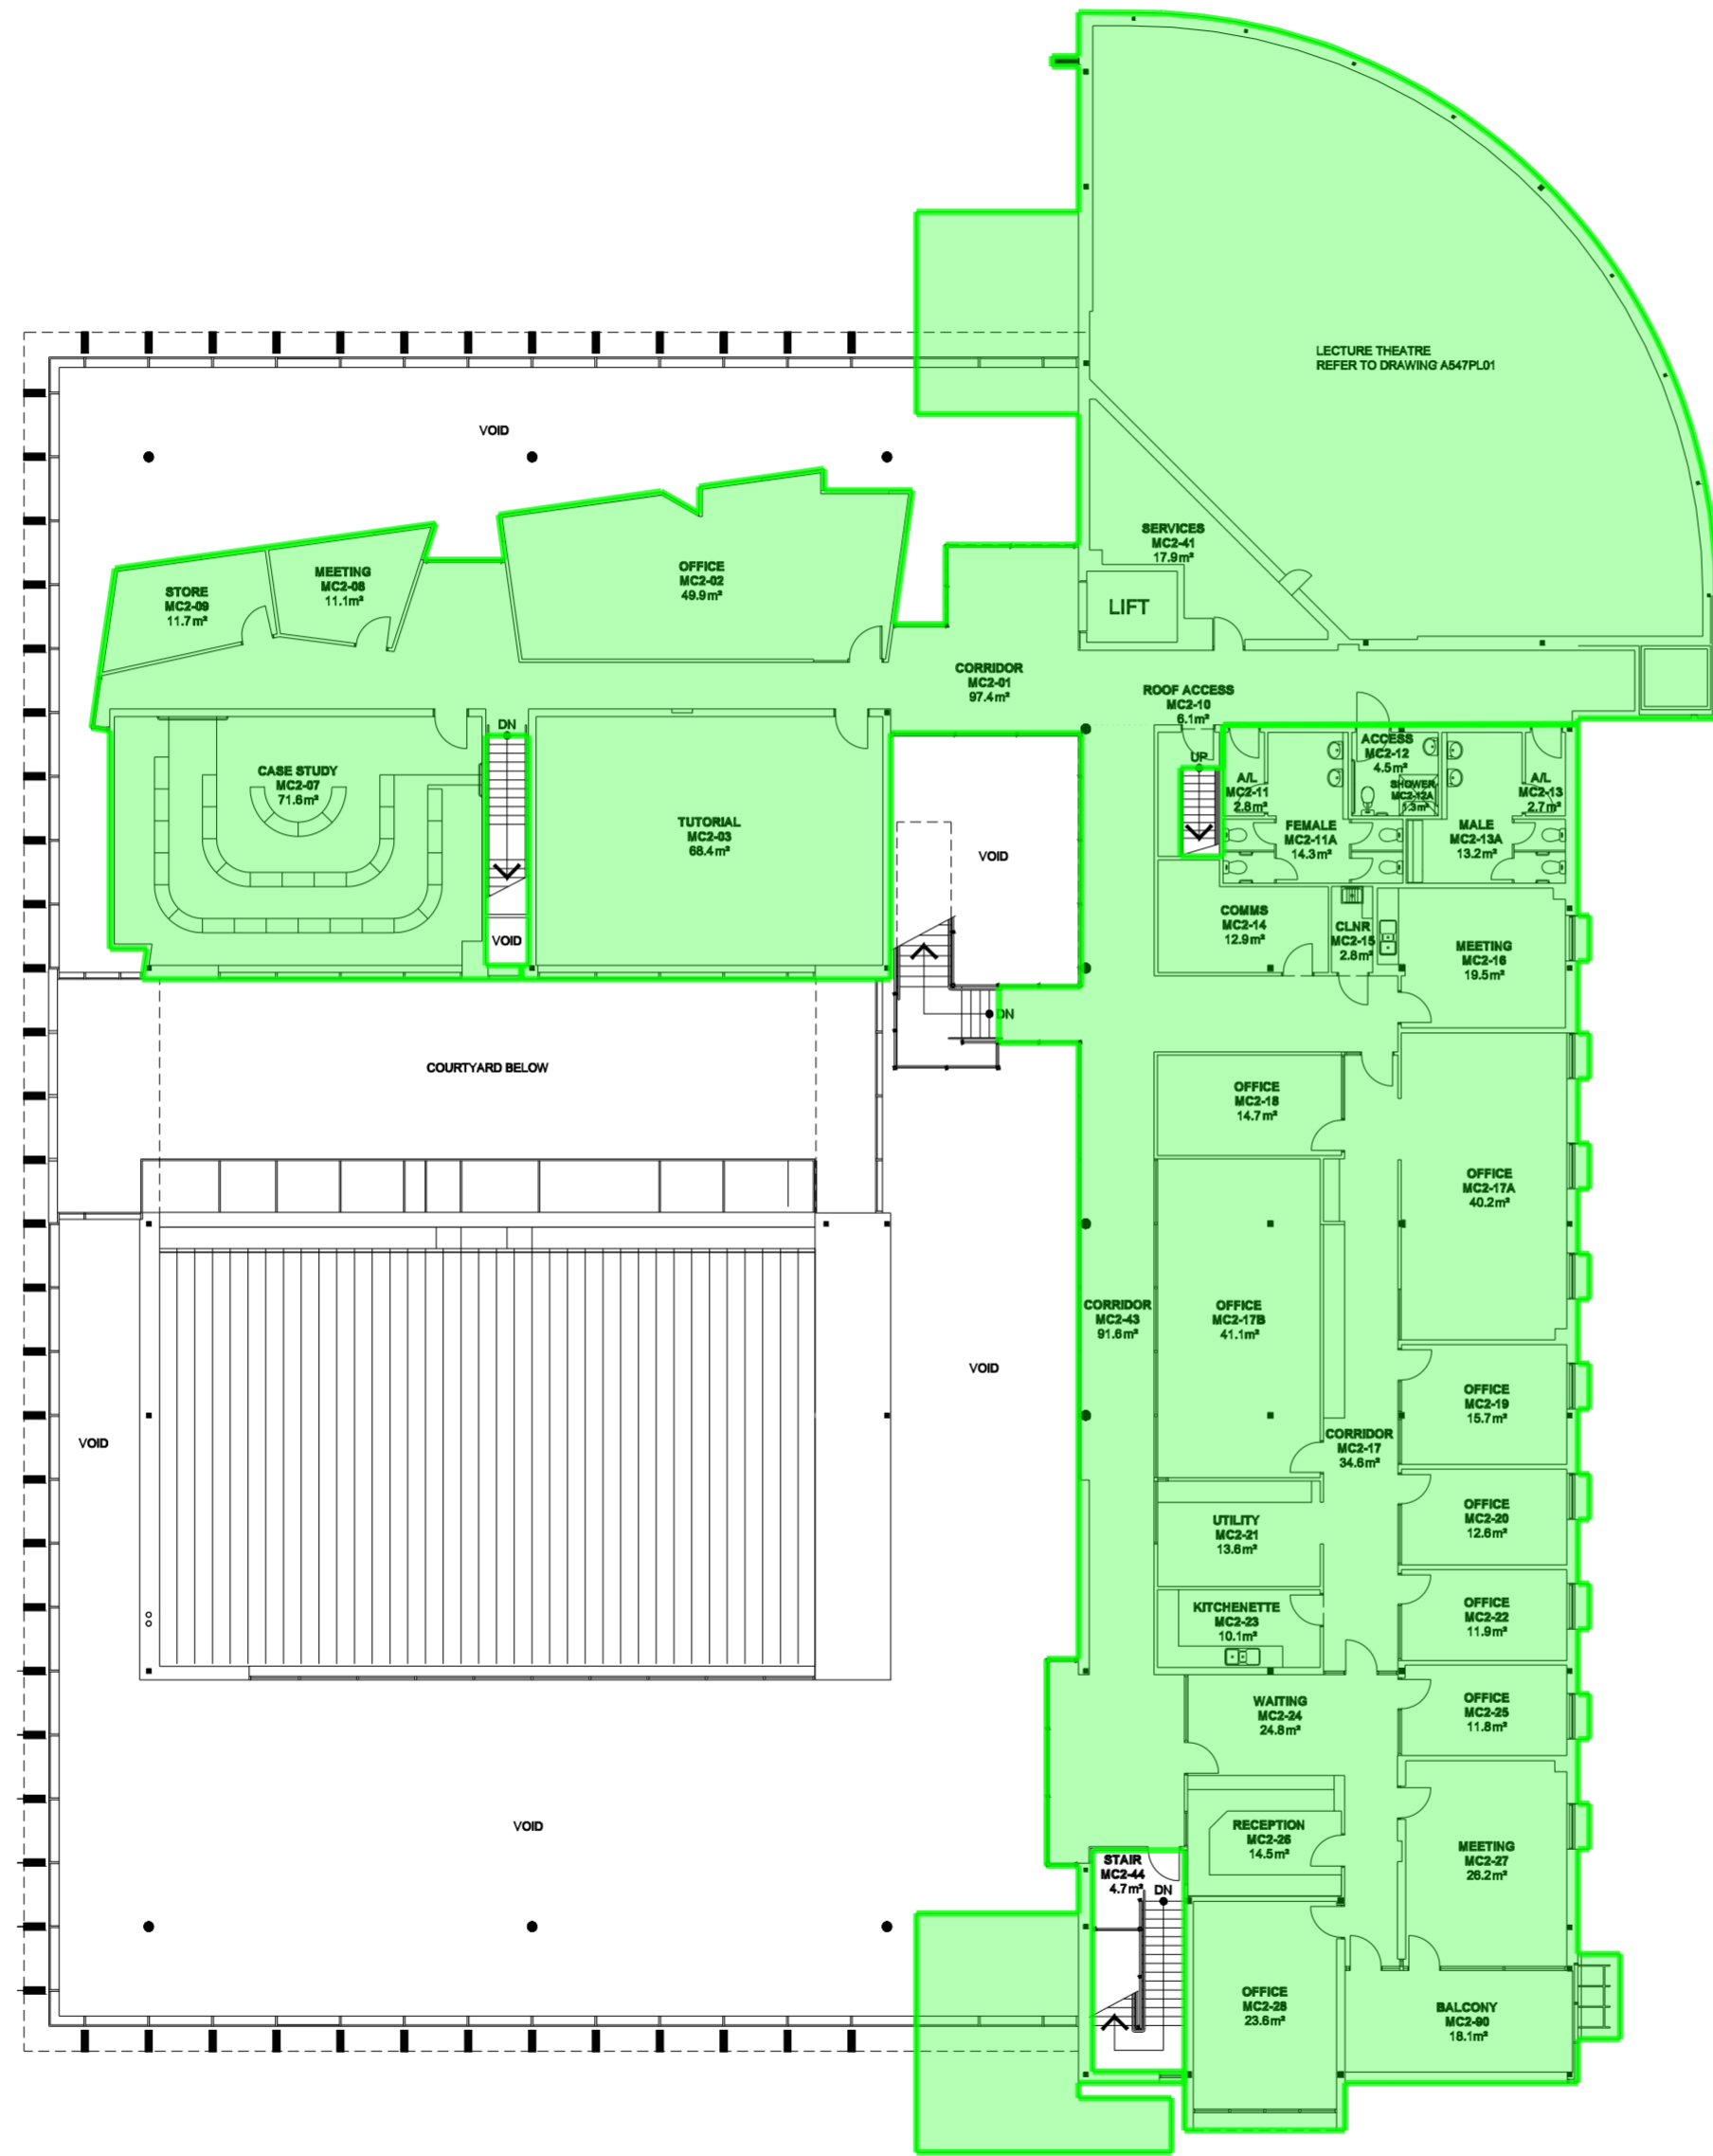

Legend

3. UF - Upper floor 1,205 m2

5 10m 25 50 75

LEVEL 2
BUILDING A