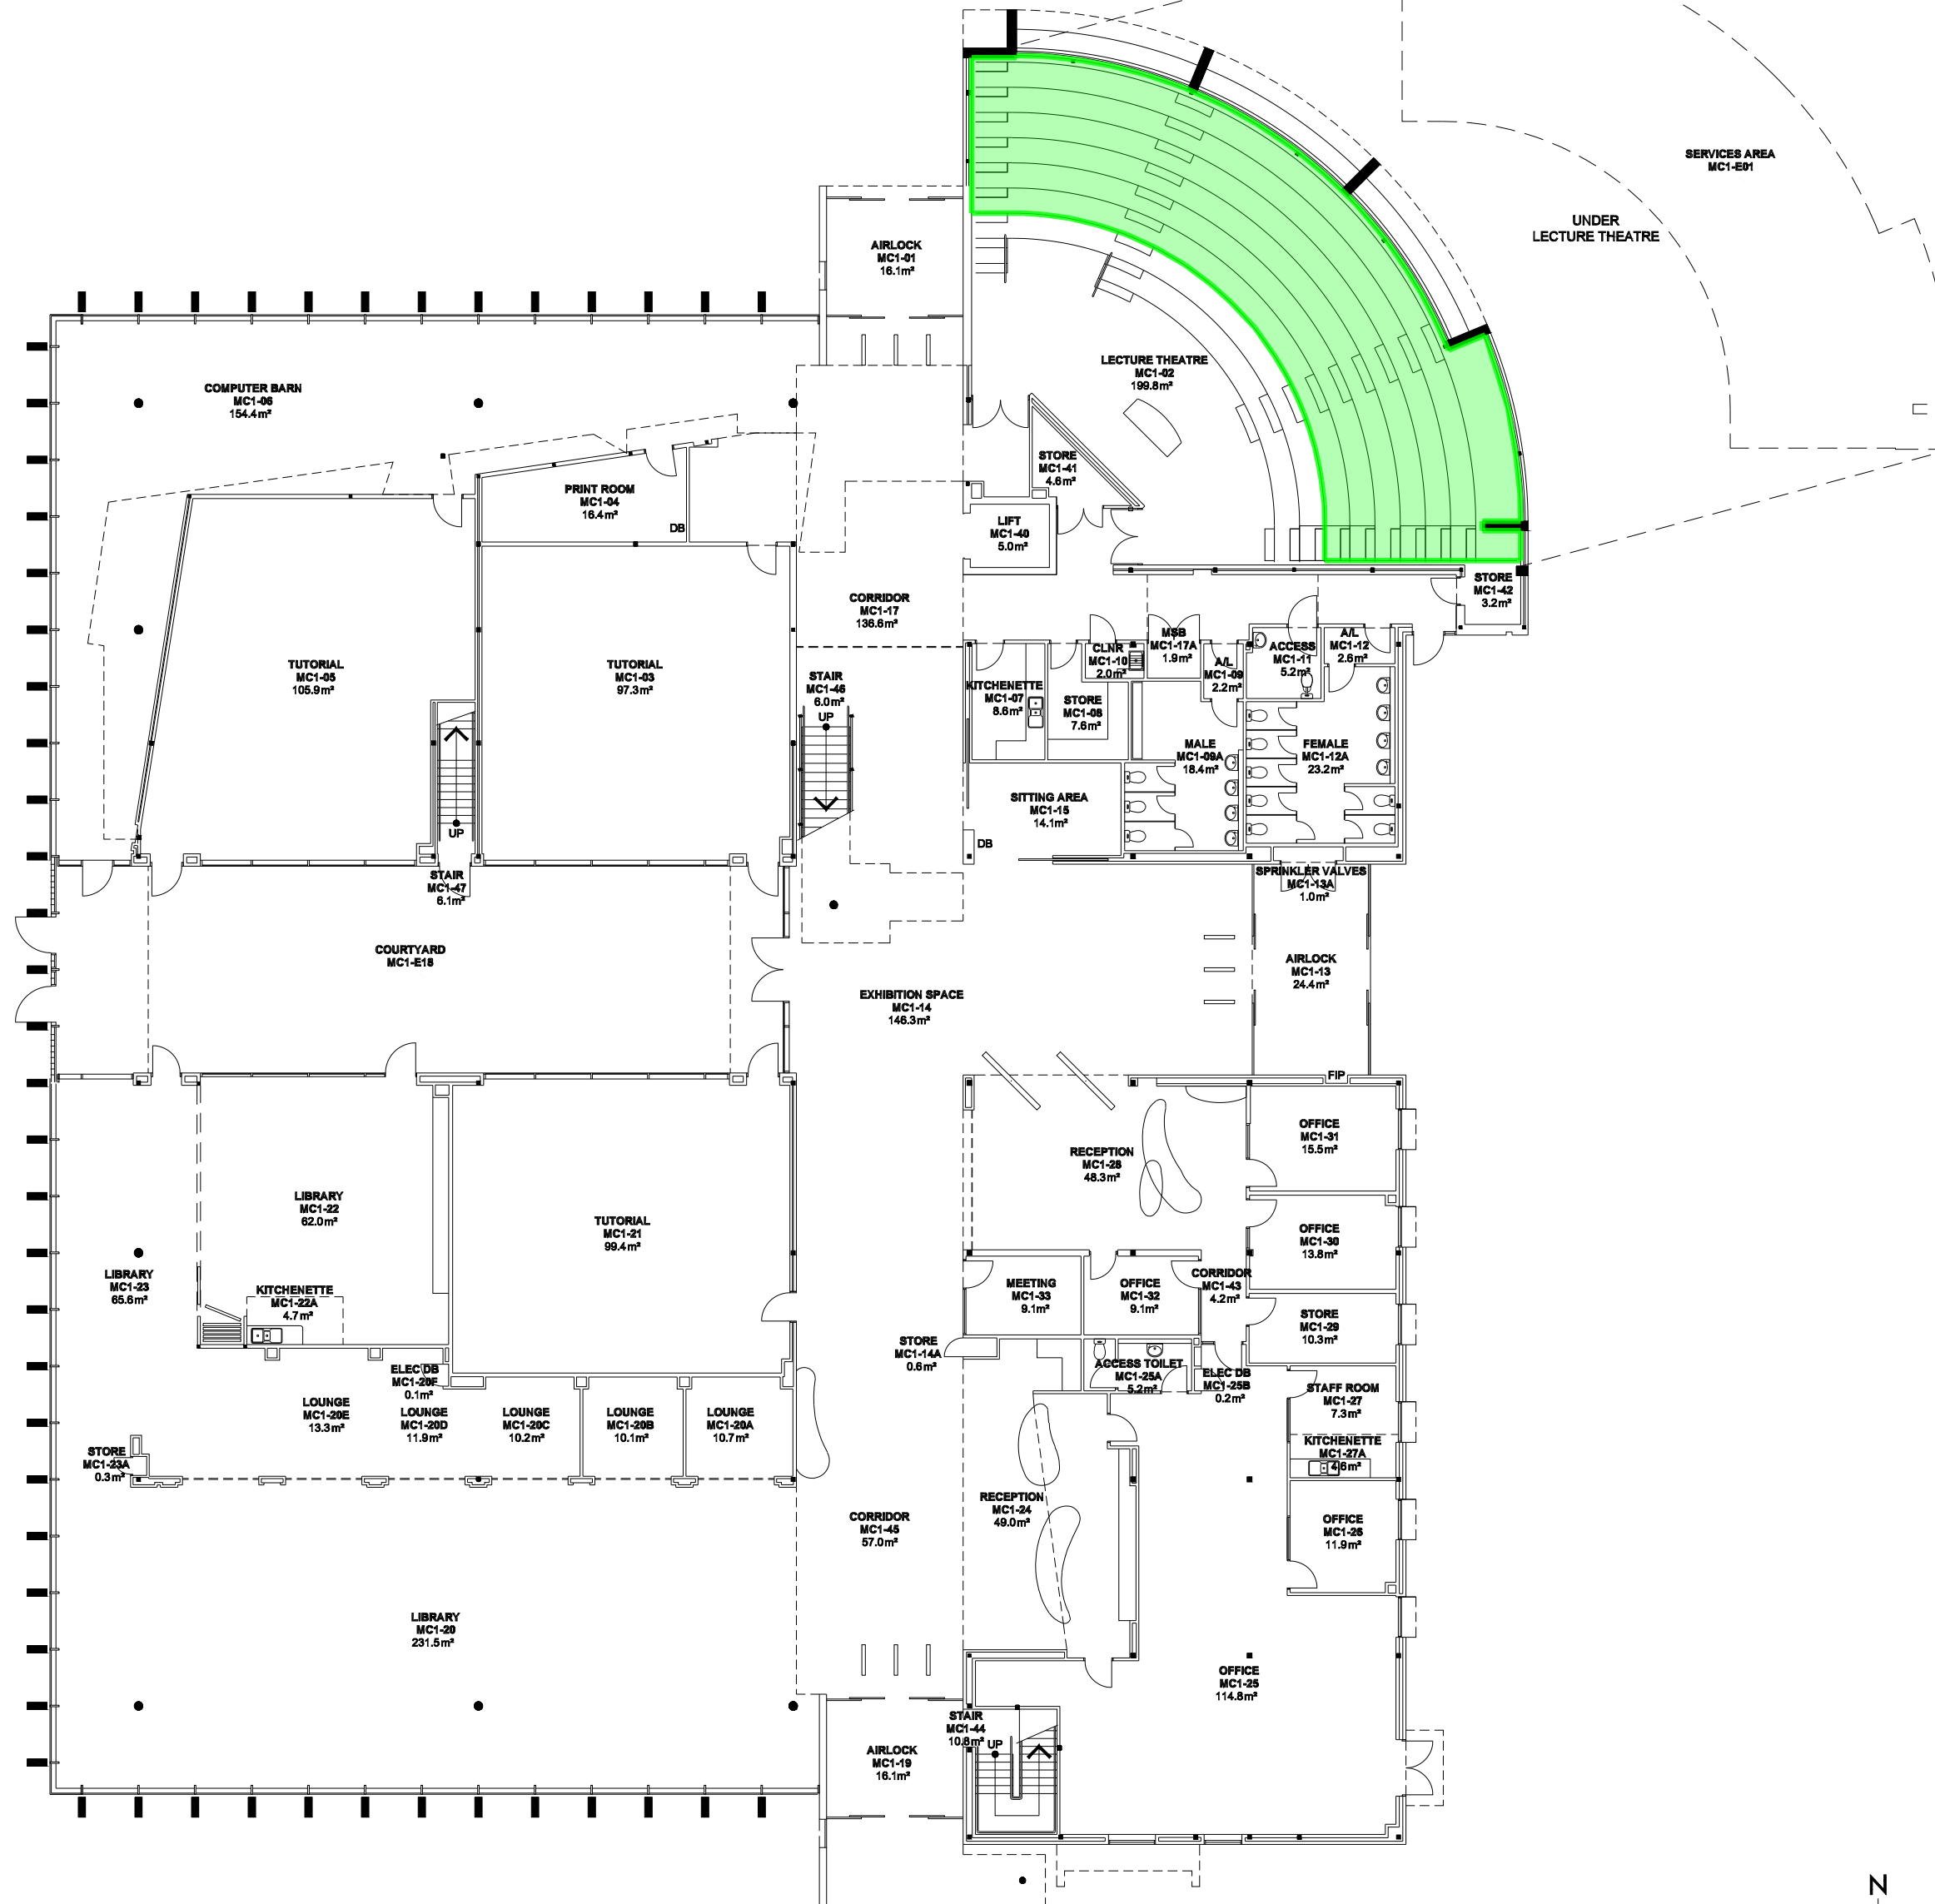

Legend

3. UF - Upper floor 118 m2

5 10m 25 50 75

LEVEL 1
BUILDING A