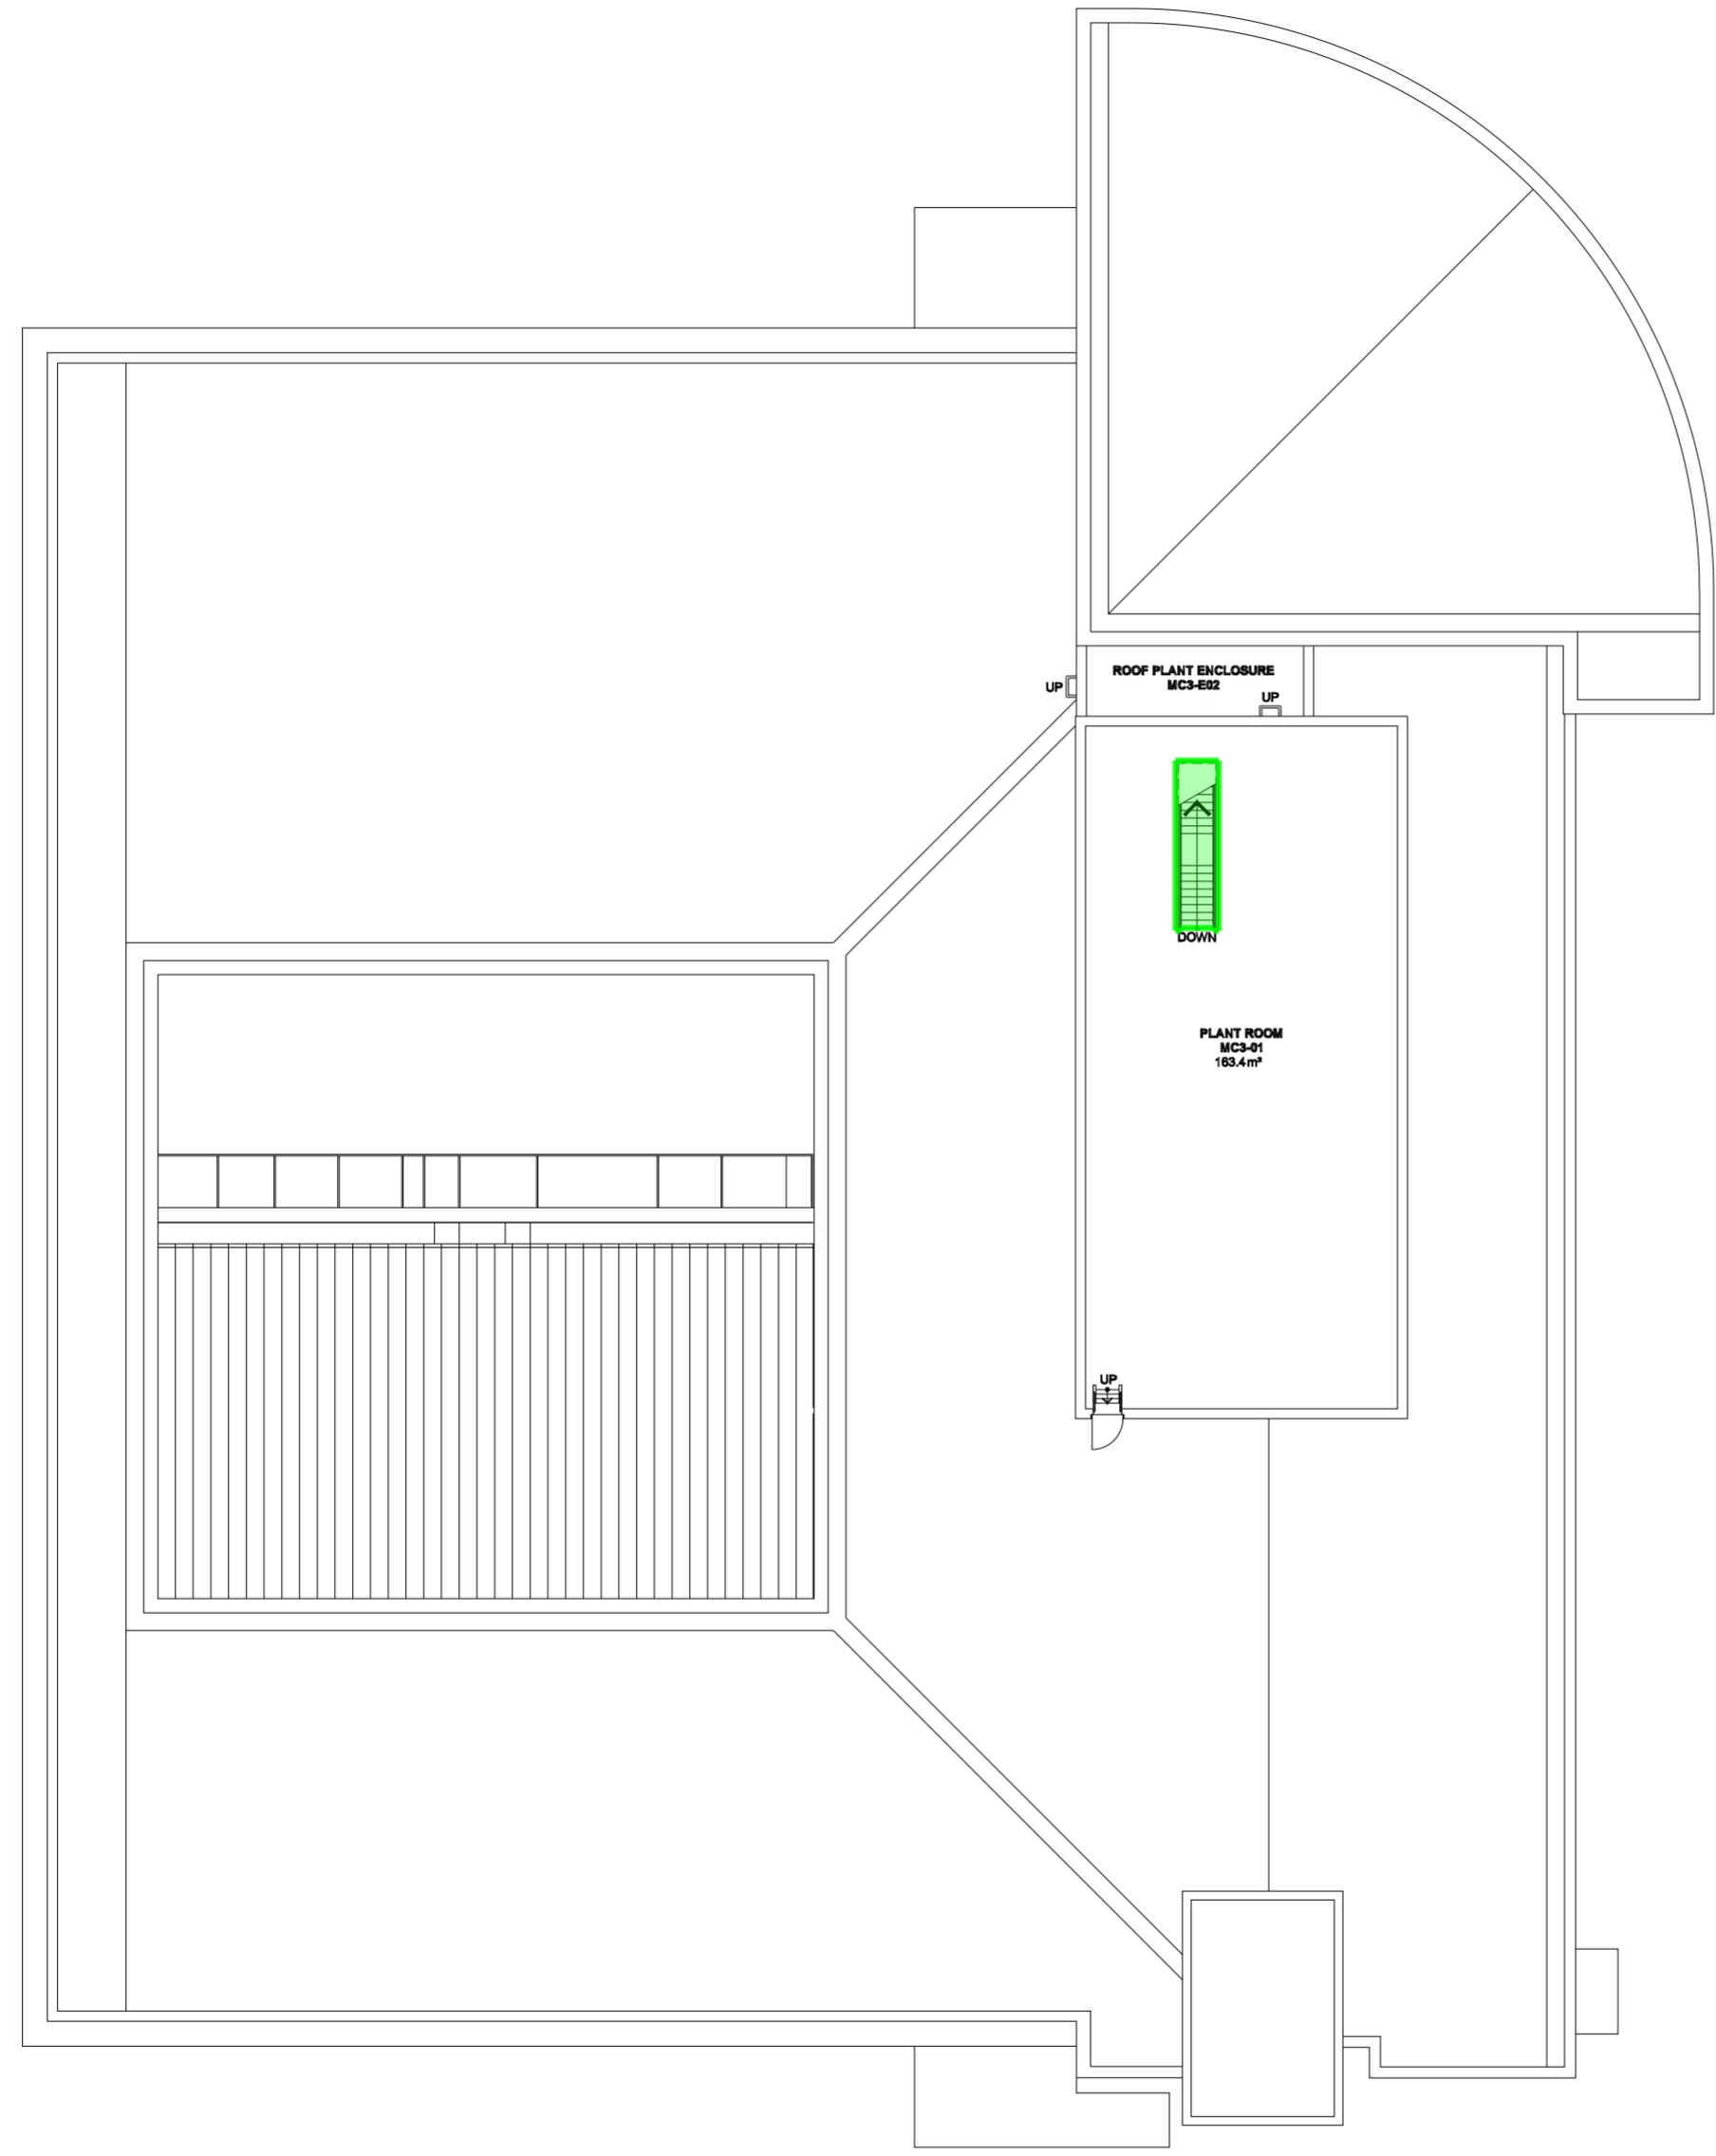

Legend

4. SC - Staircases 6 m2

**LEVEL 3**  
**BUILDING A**