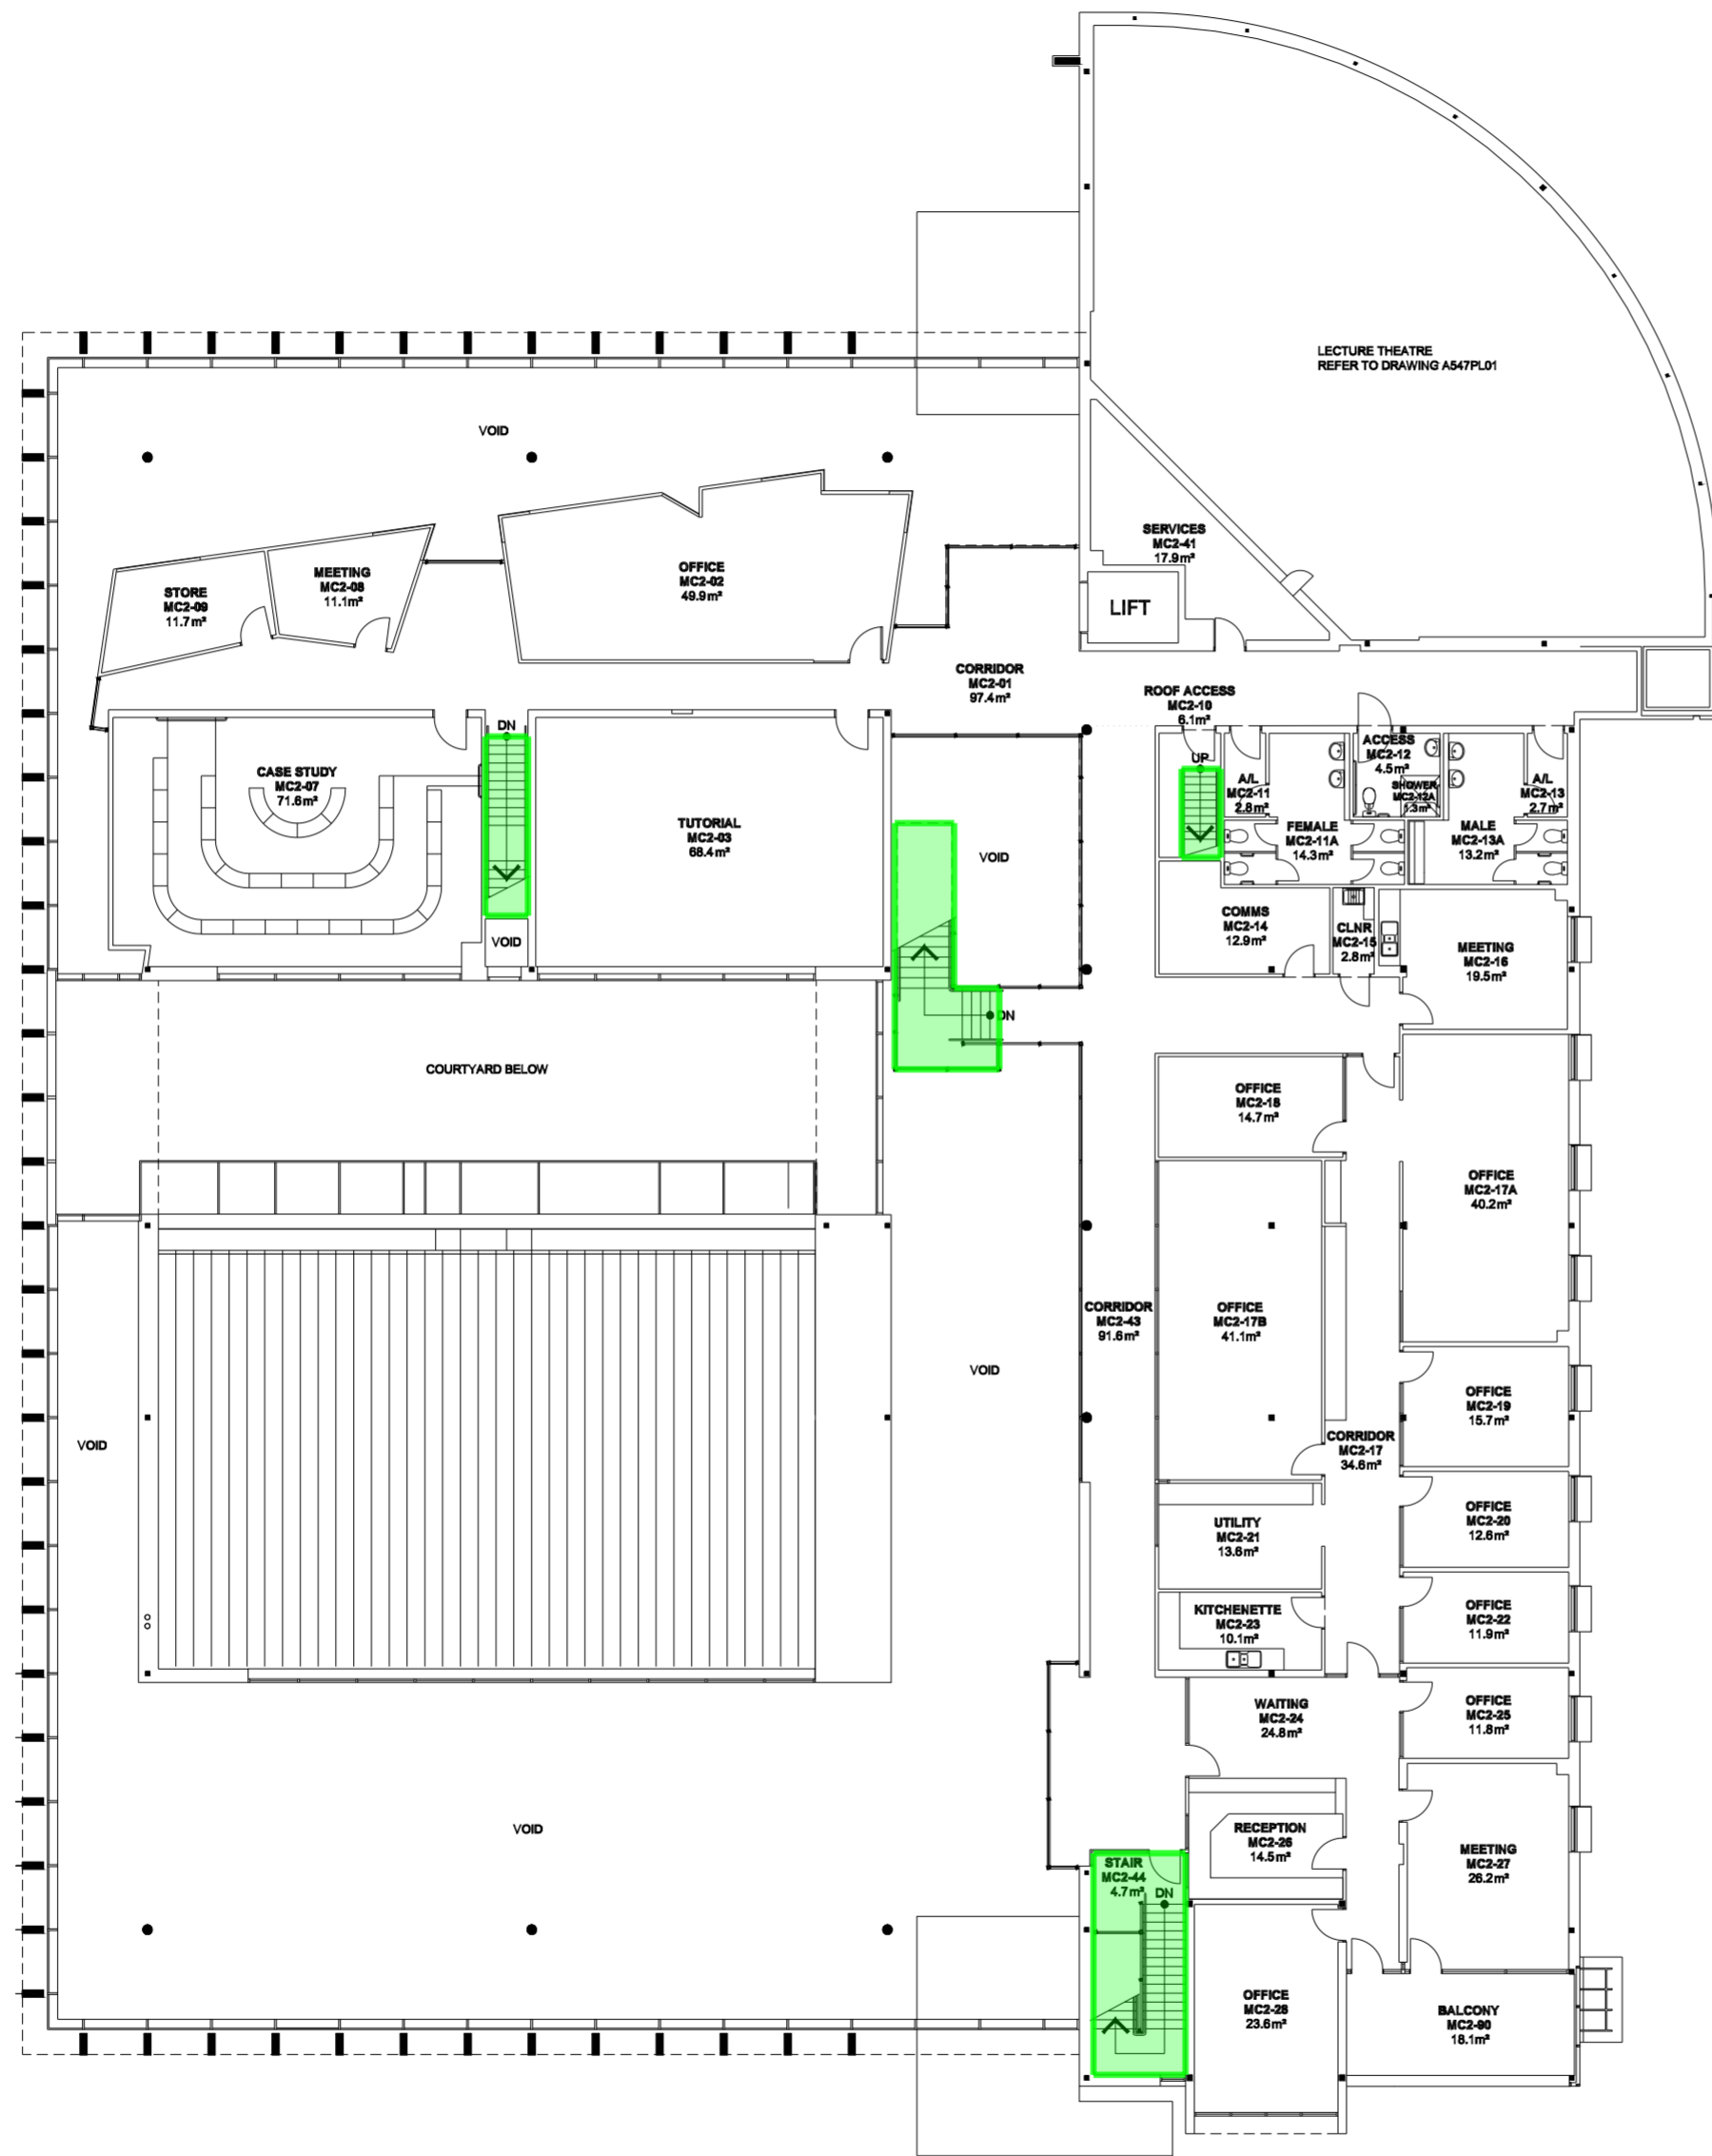

Legend

4. SC - Staircases 39 m2

5 10m 25 50 75

LEVEL 2
BUILDING A