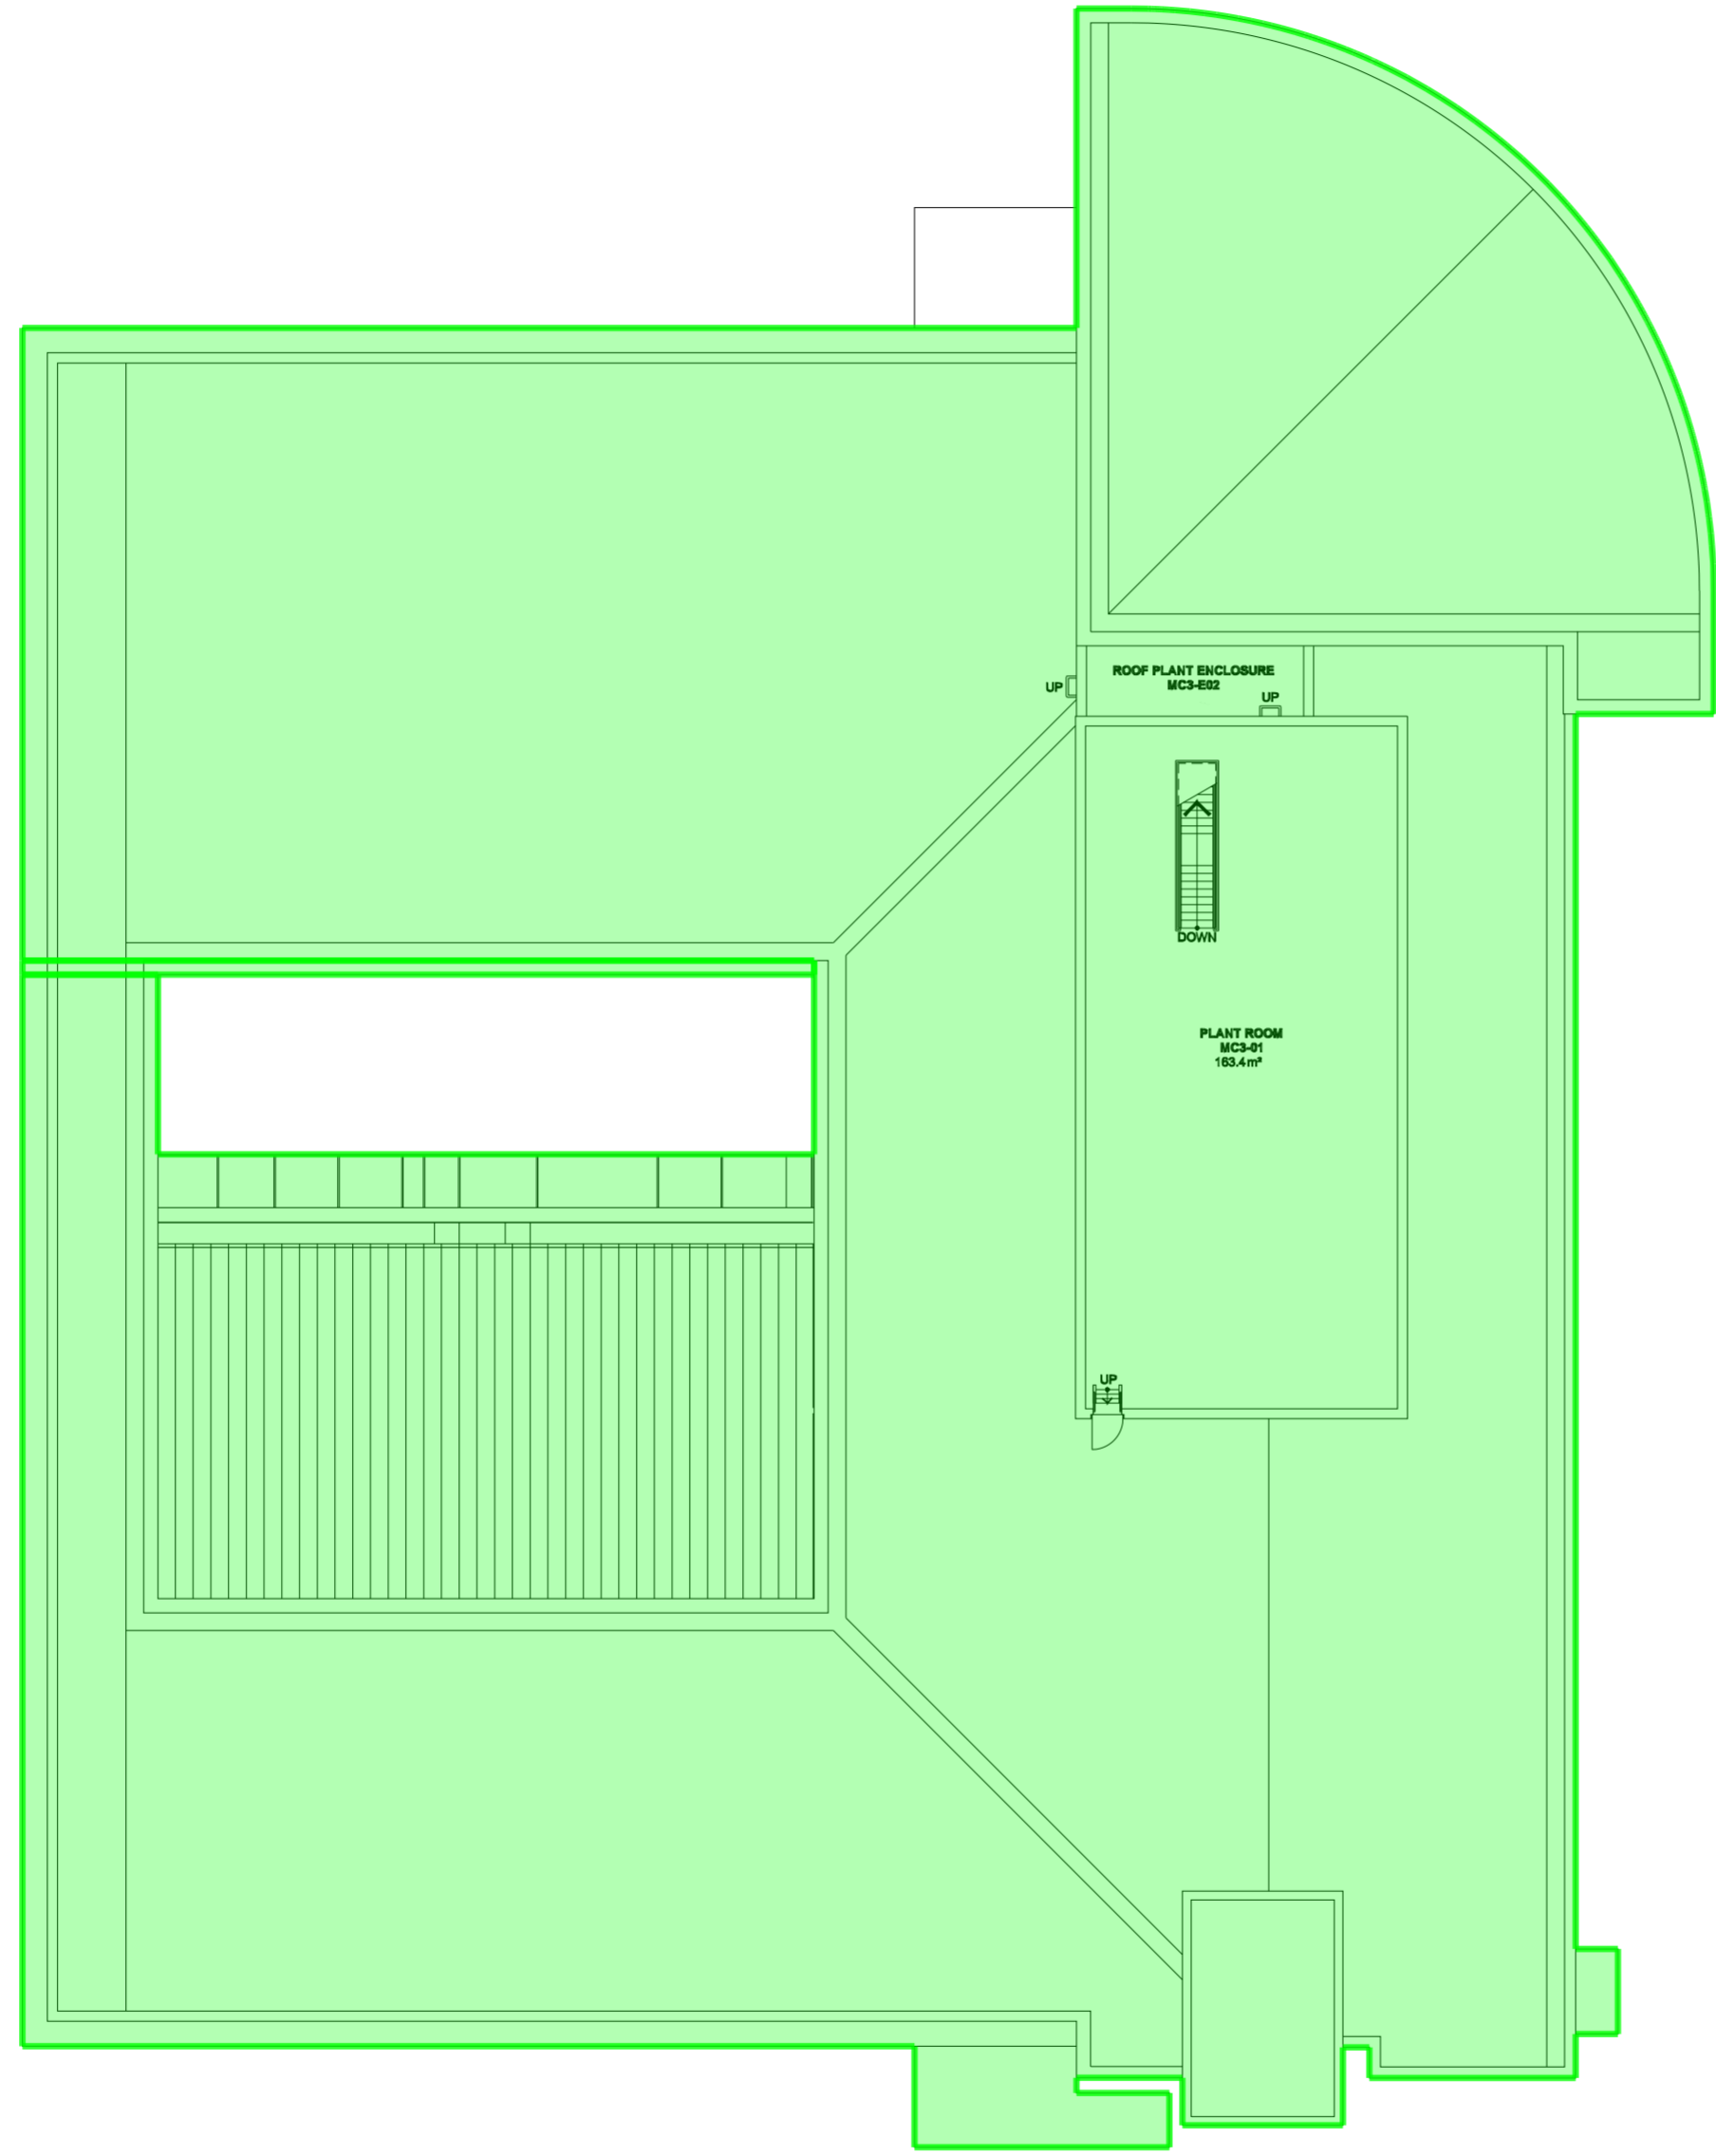

Legend

■ 5. RF - Roof 2,212 m2

LEVEL 3
BUILDING A