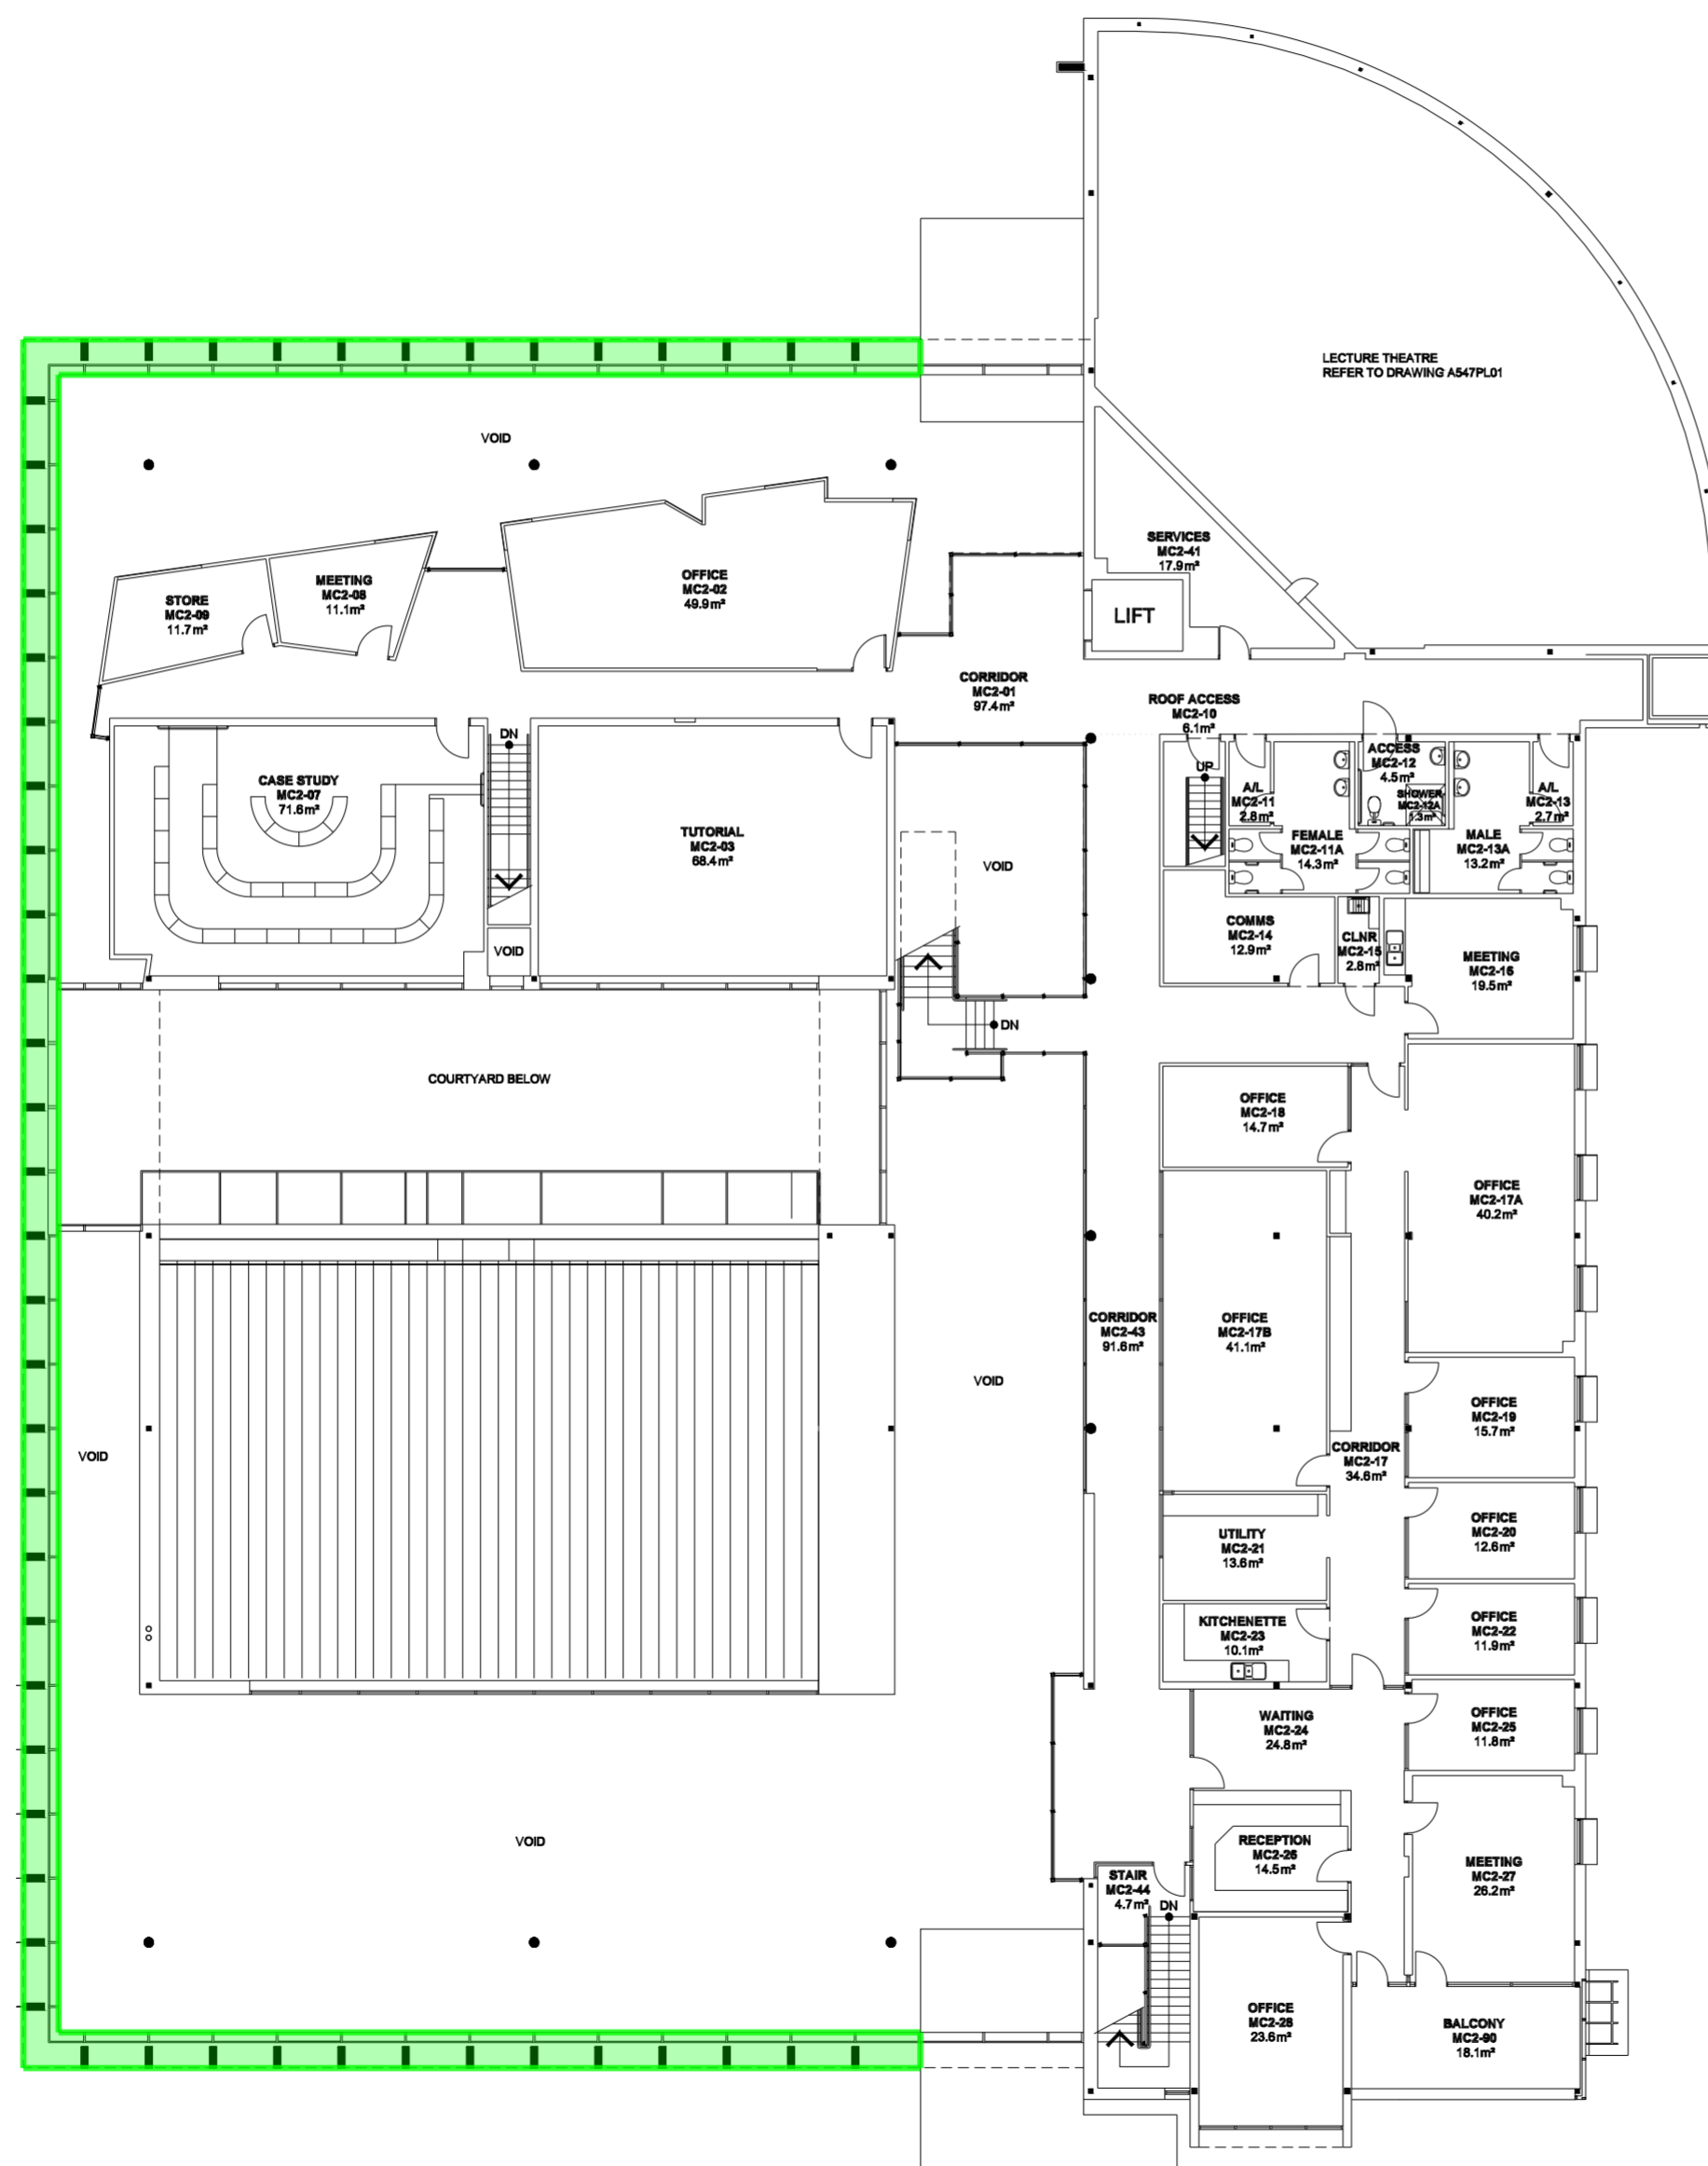

Legend

5. RF - Roof 96 m2

5 10m 25 50 75

LEVEL 2
BUILDING A