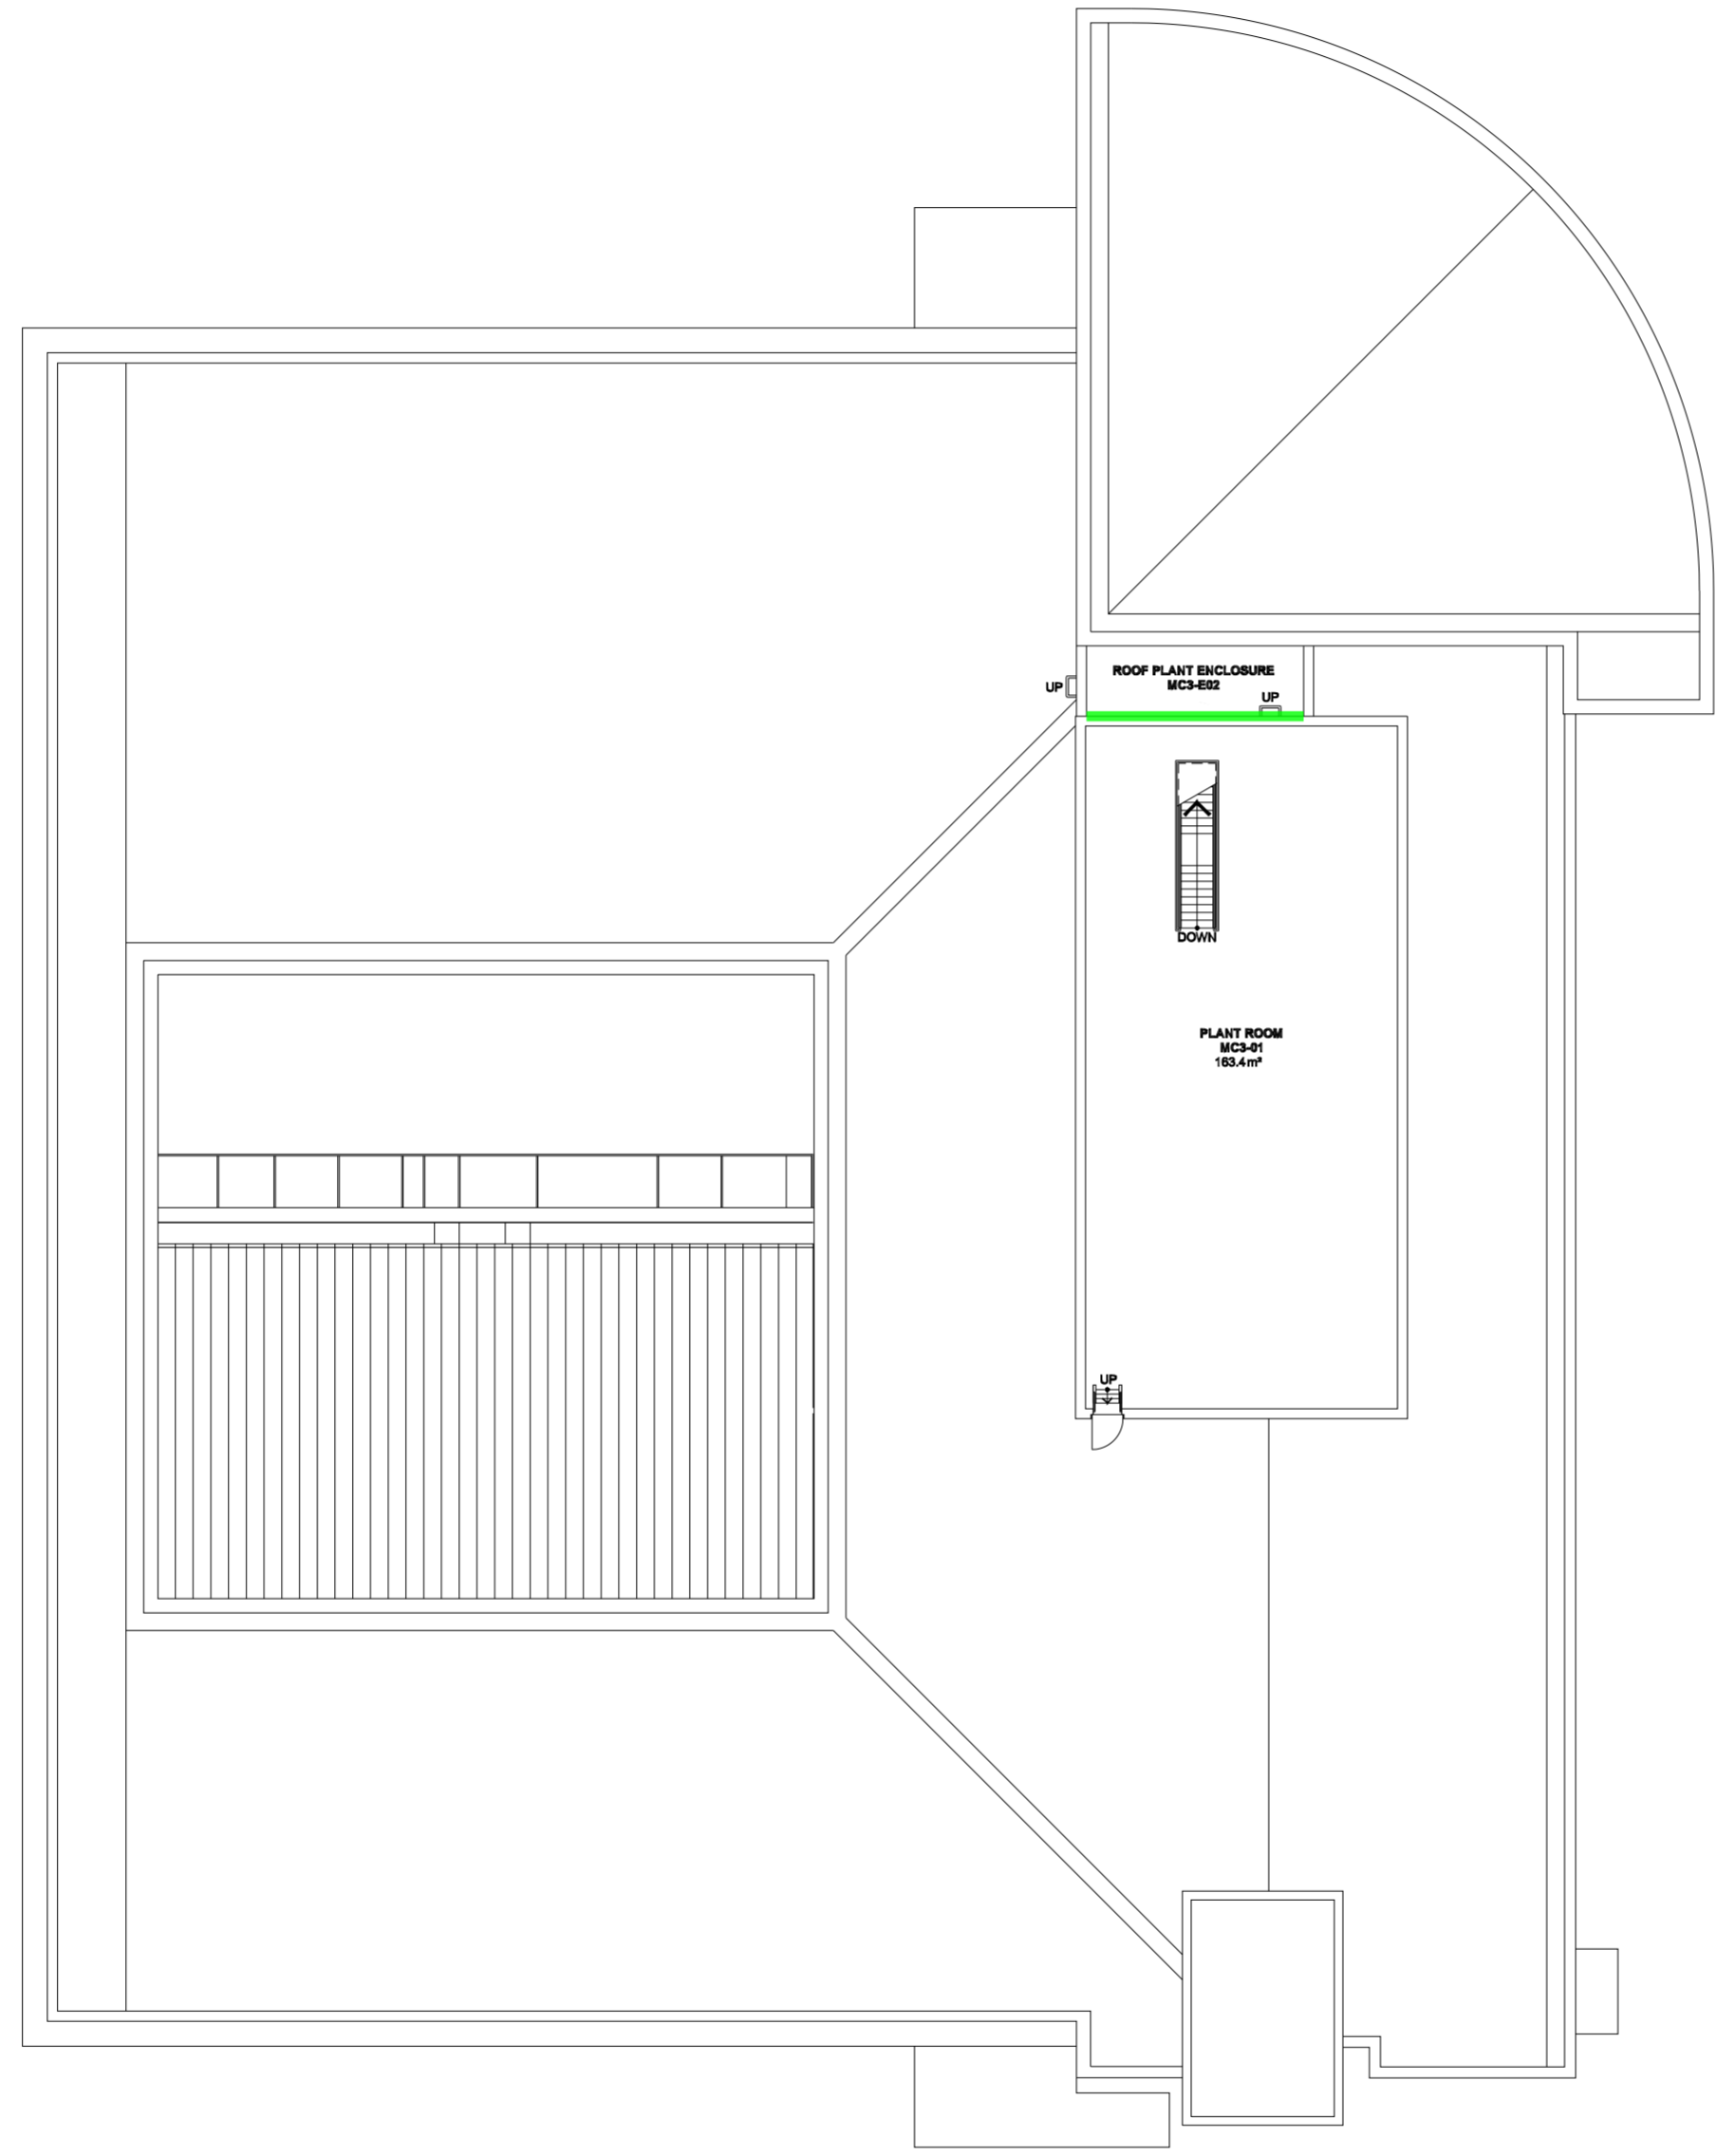

Legend

■ 9. NW-Internal walls 17 m2

LEVEL 3
BUILDING A