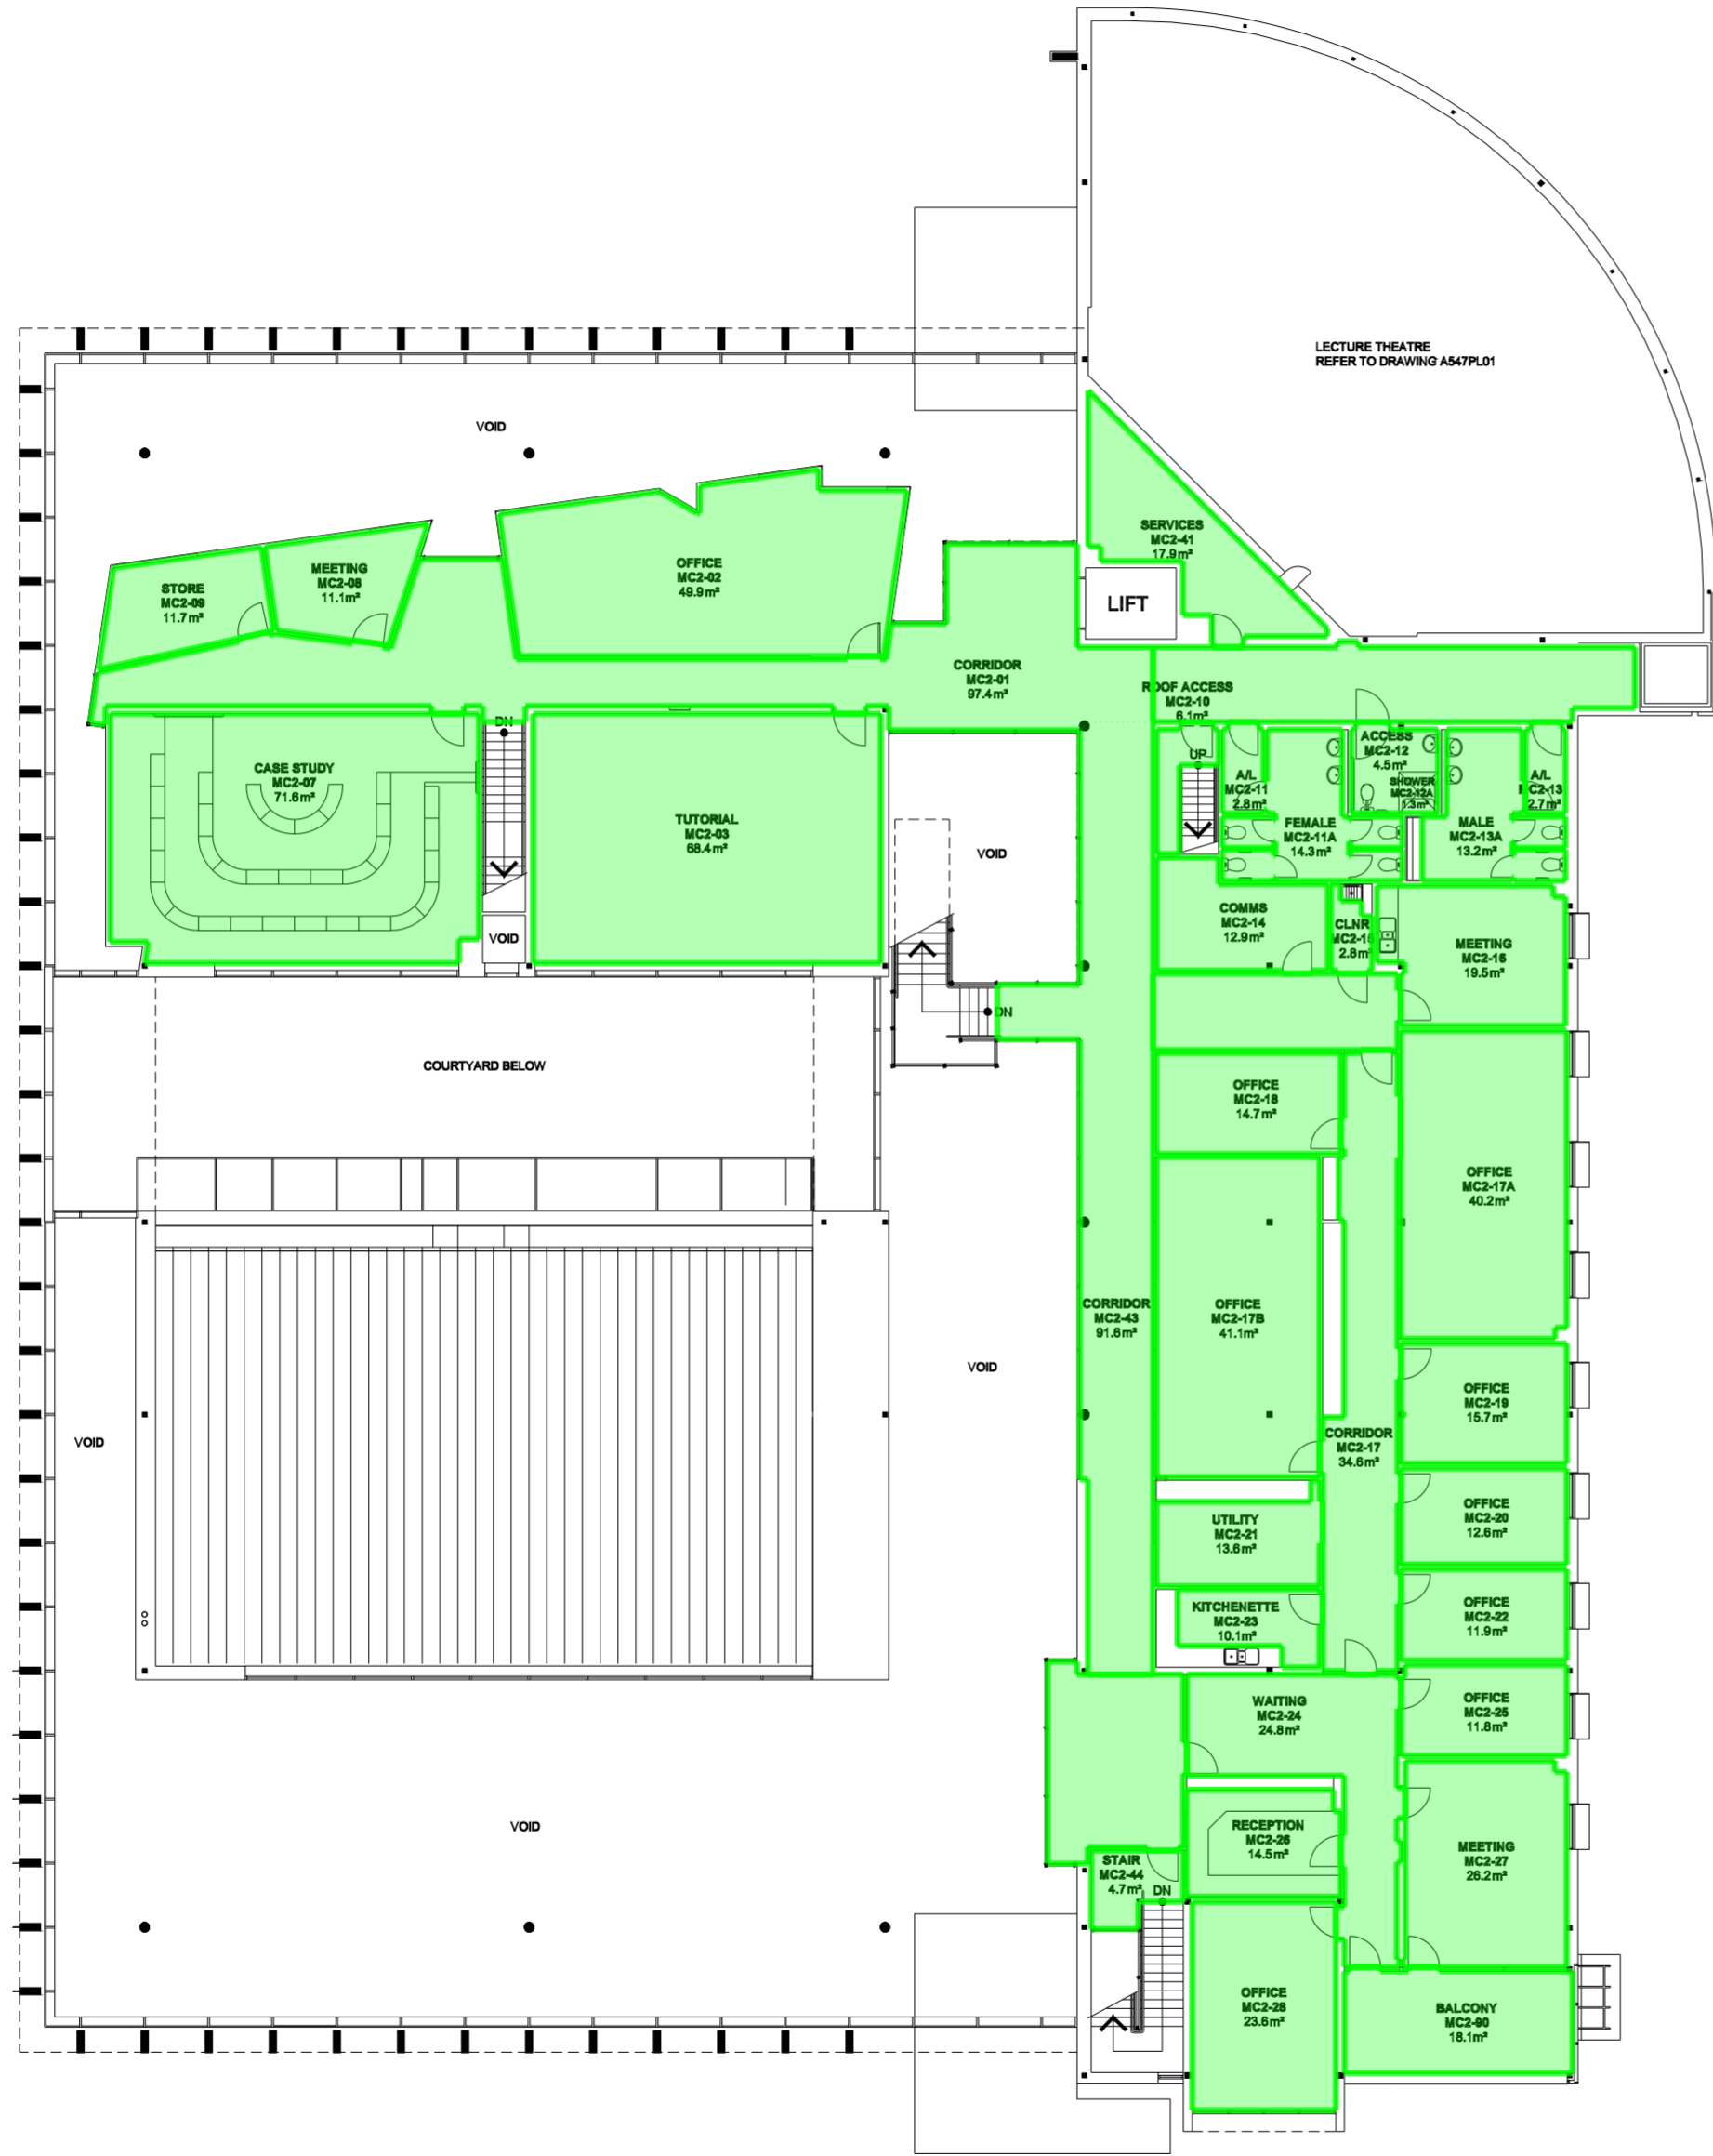

Legend

FF - Floor Finishes
806 m2

5 10m 25 50 75

LEVEL 2
BUILDING A