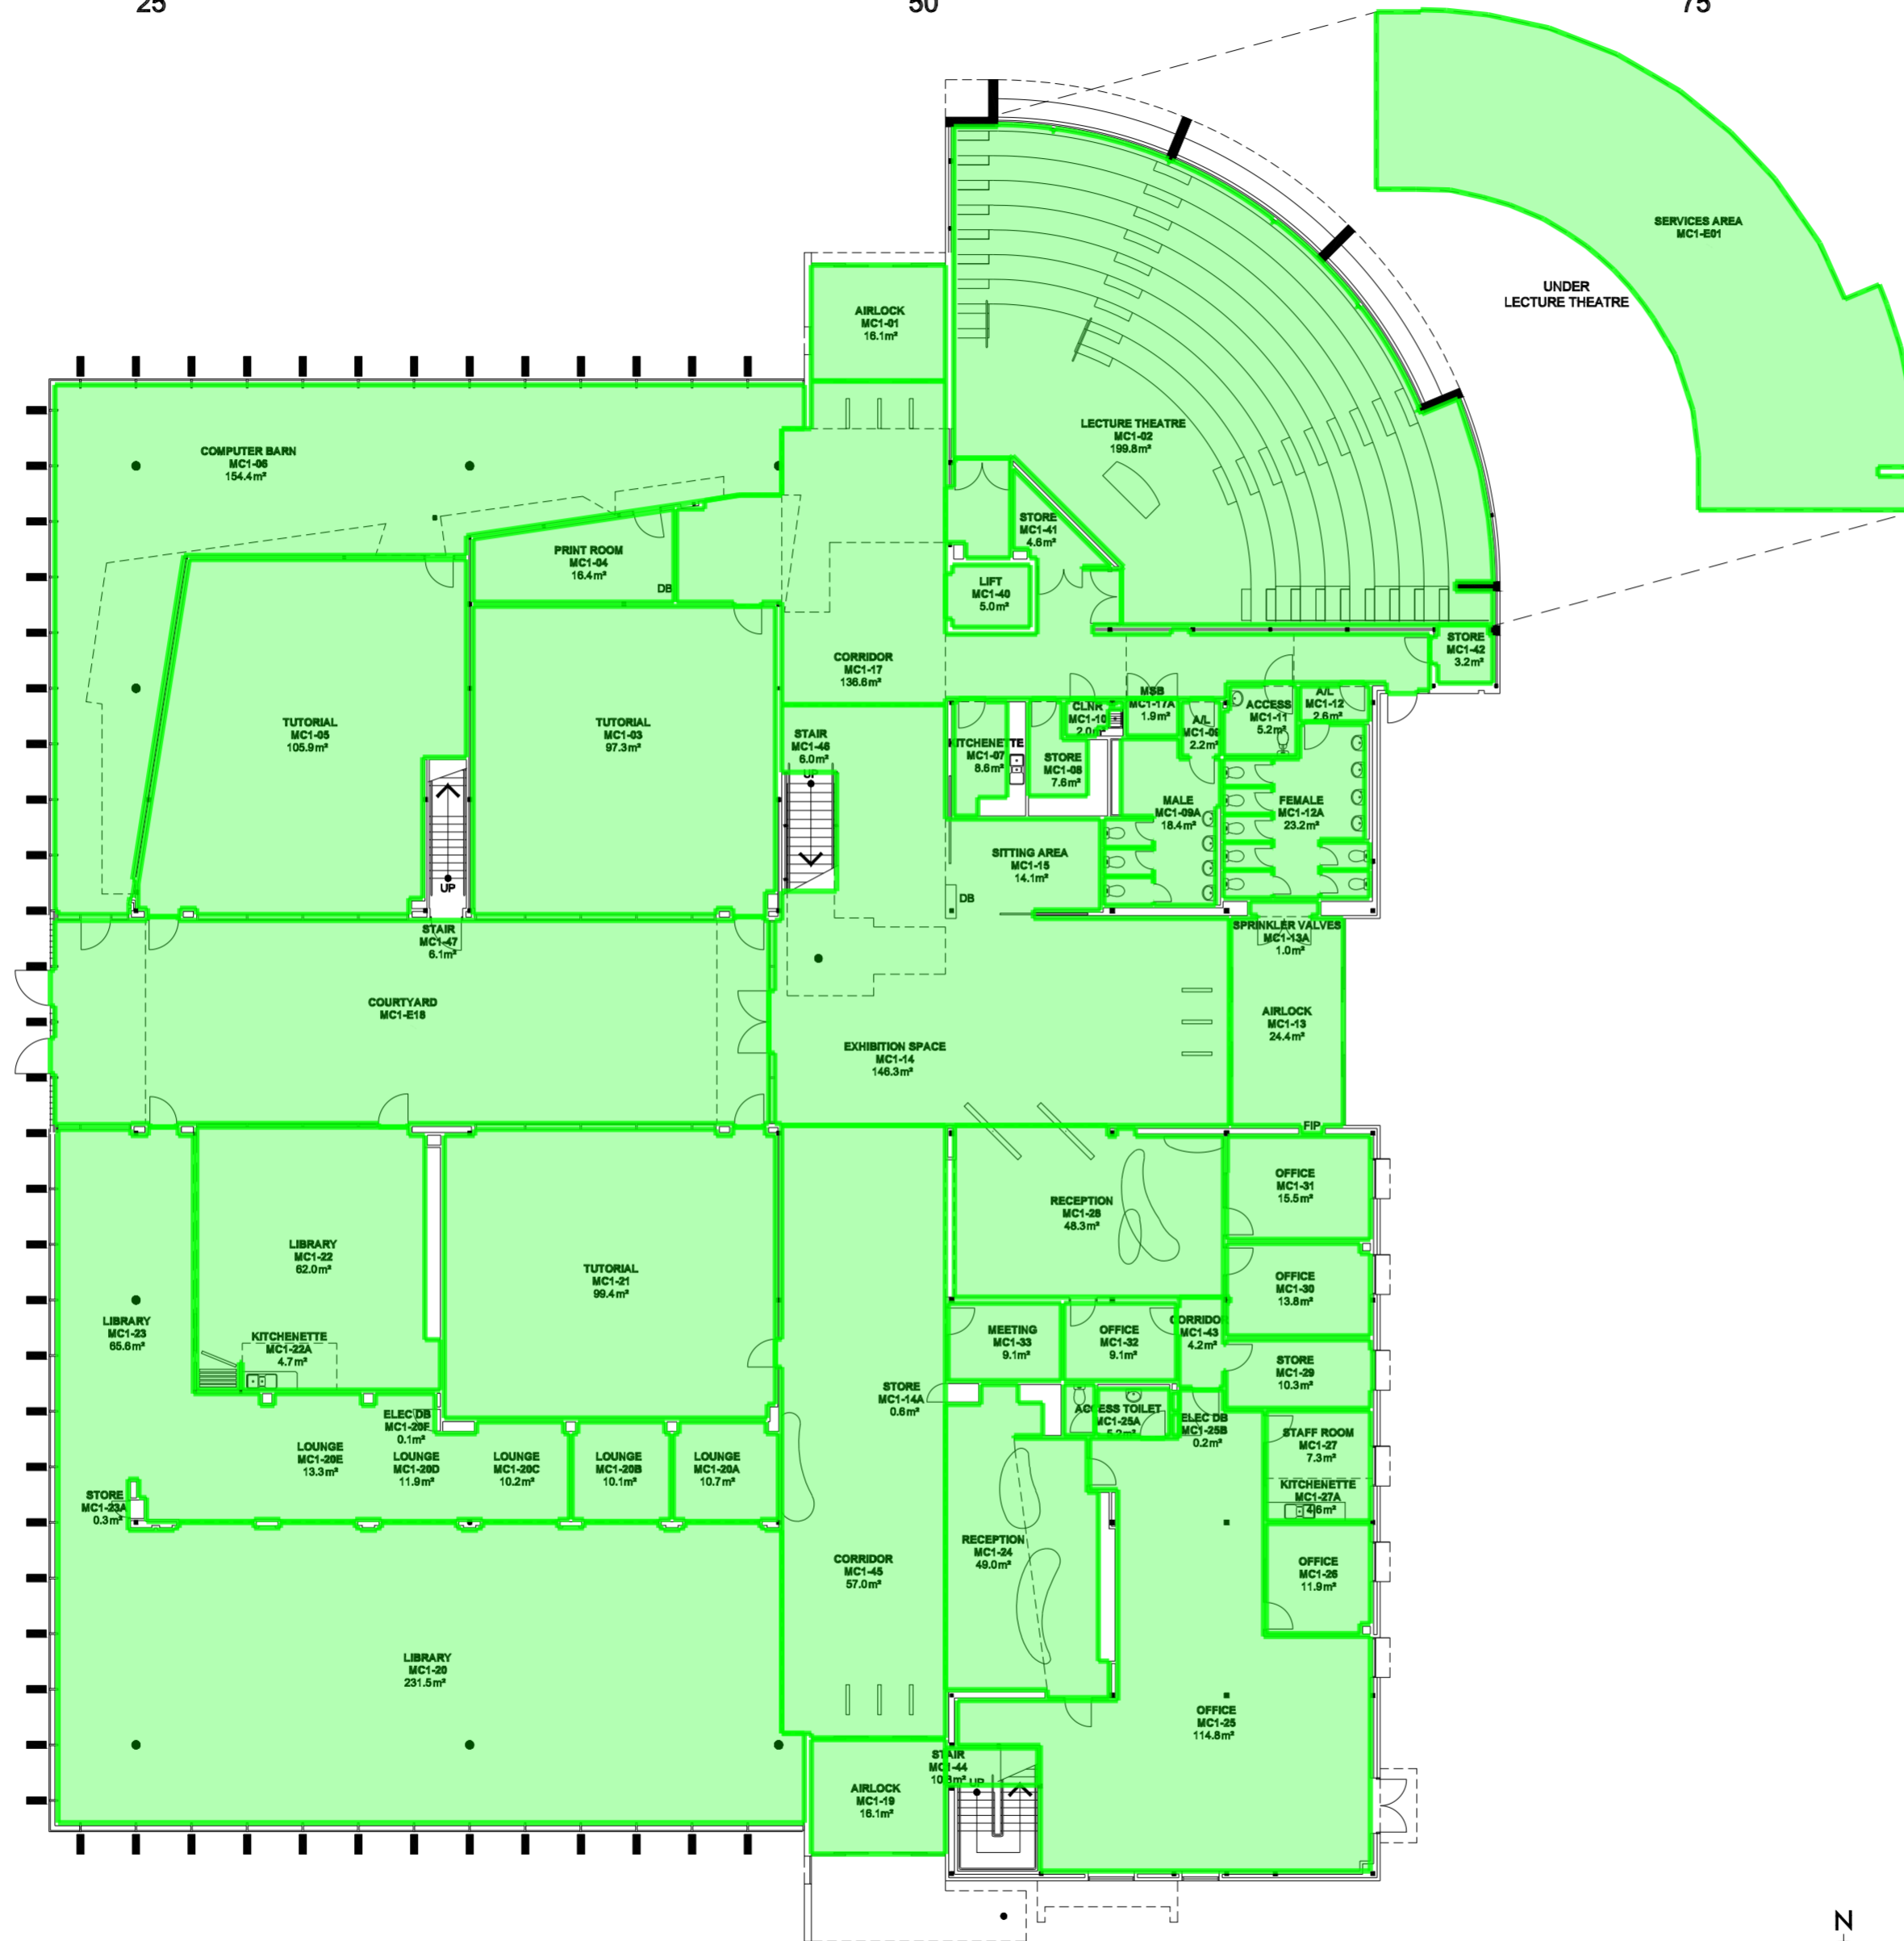

Legend

FF - Floor Finishes  
2,168 m<sup>2</sup>

5 10m 25 50 75

**LEVEL 1**  
**BUILDING A**