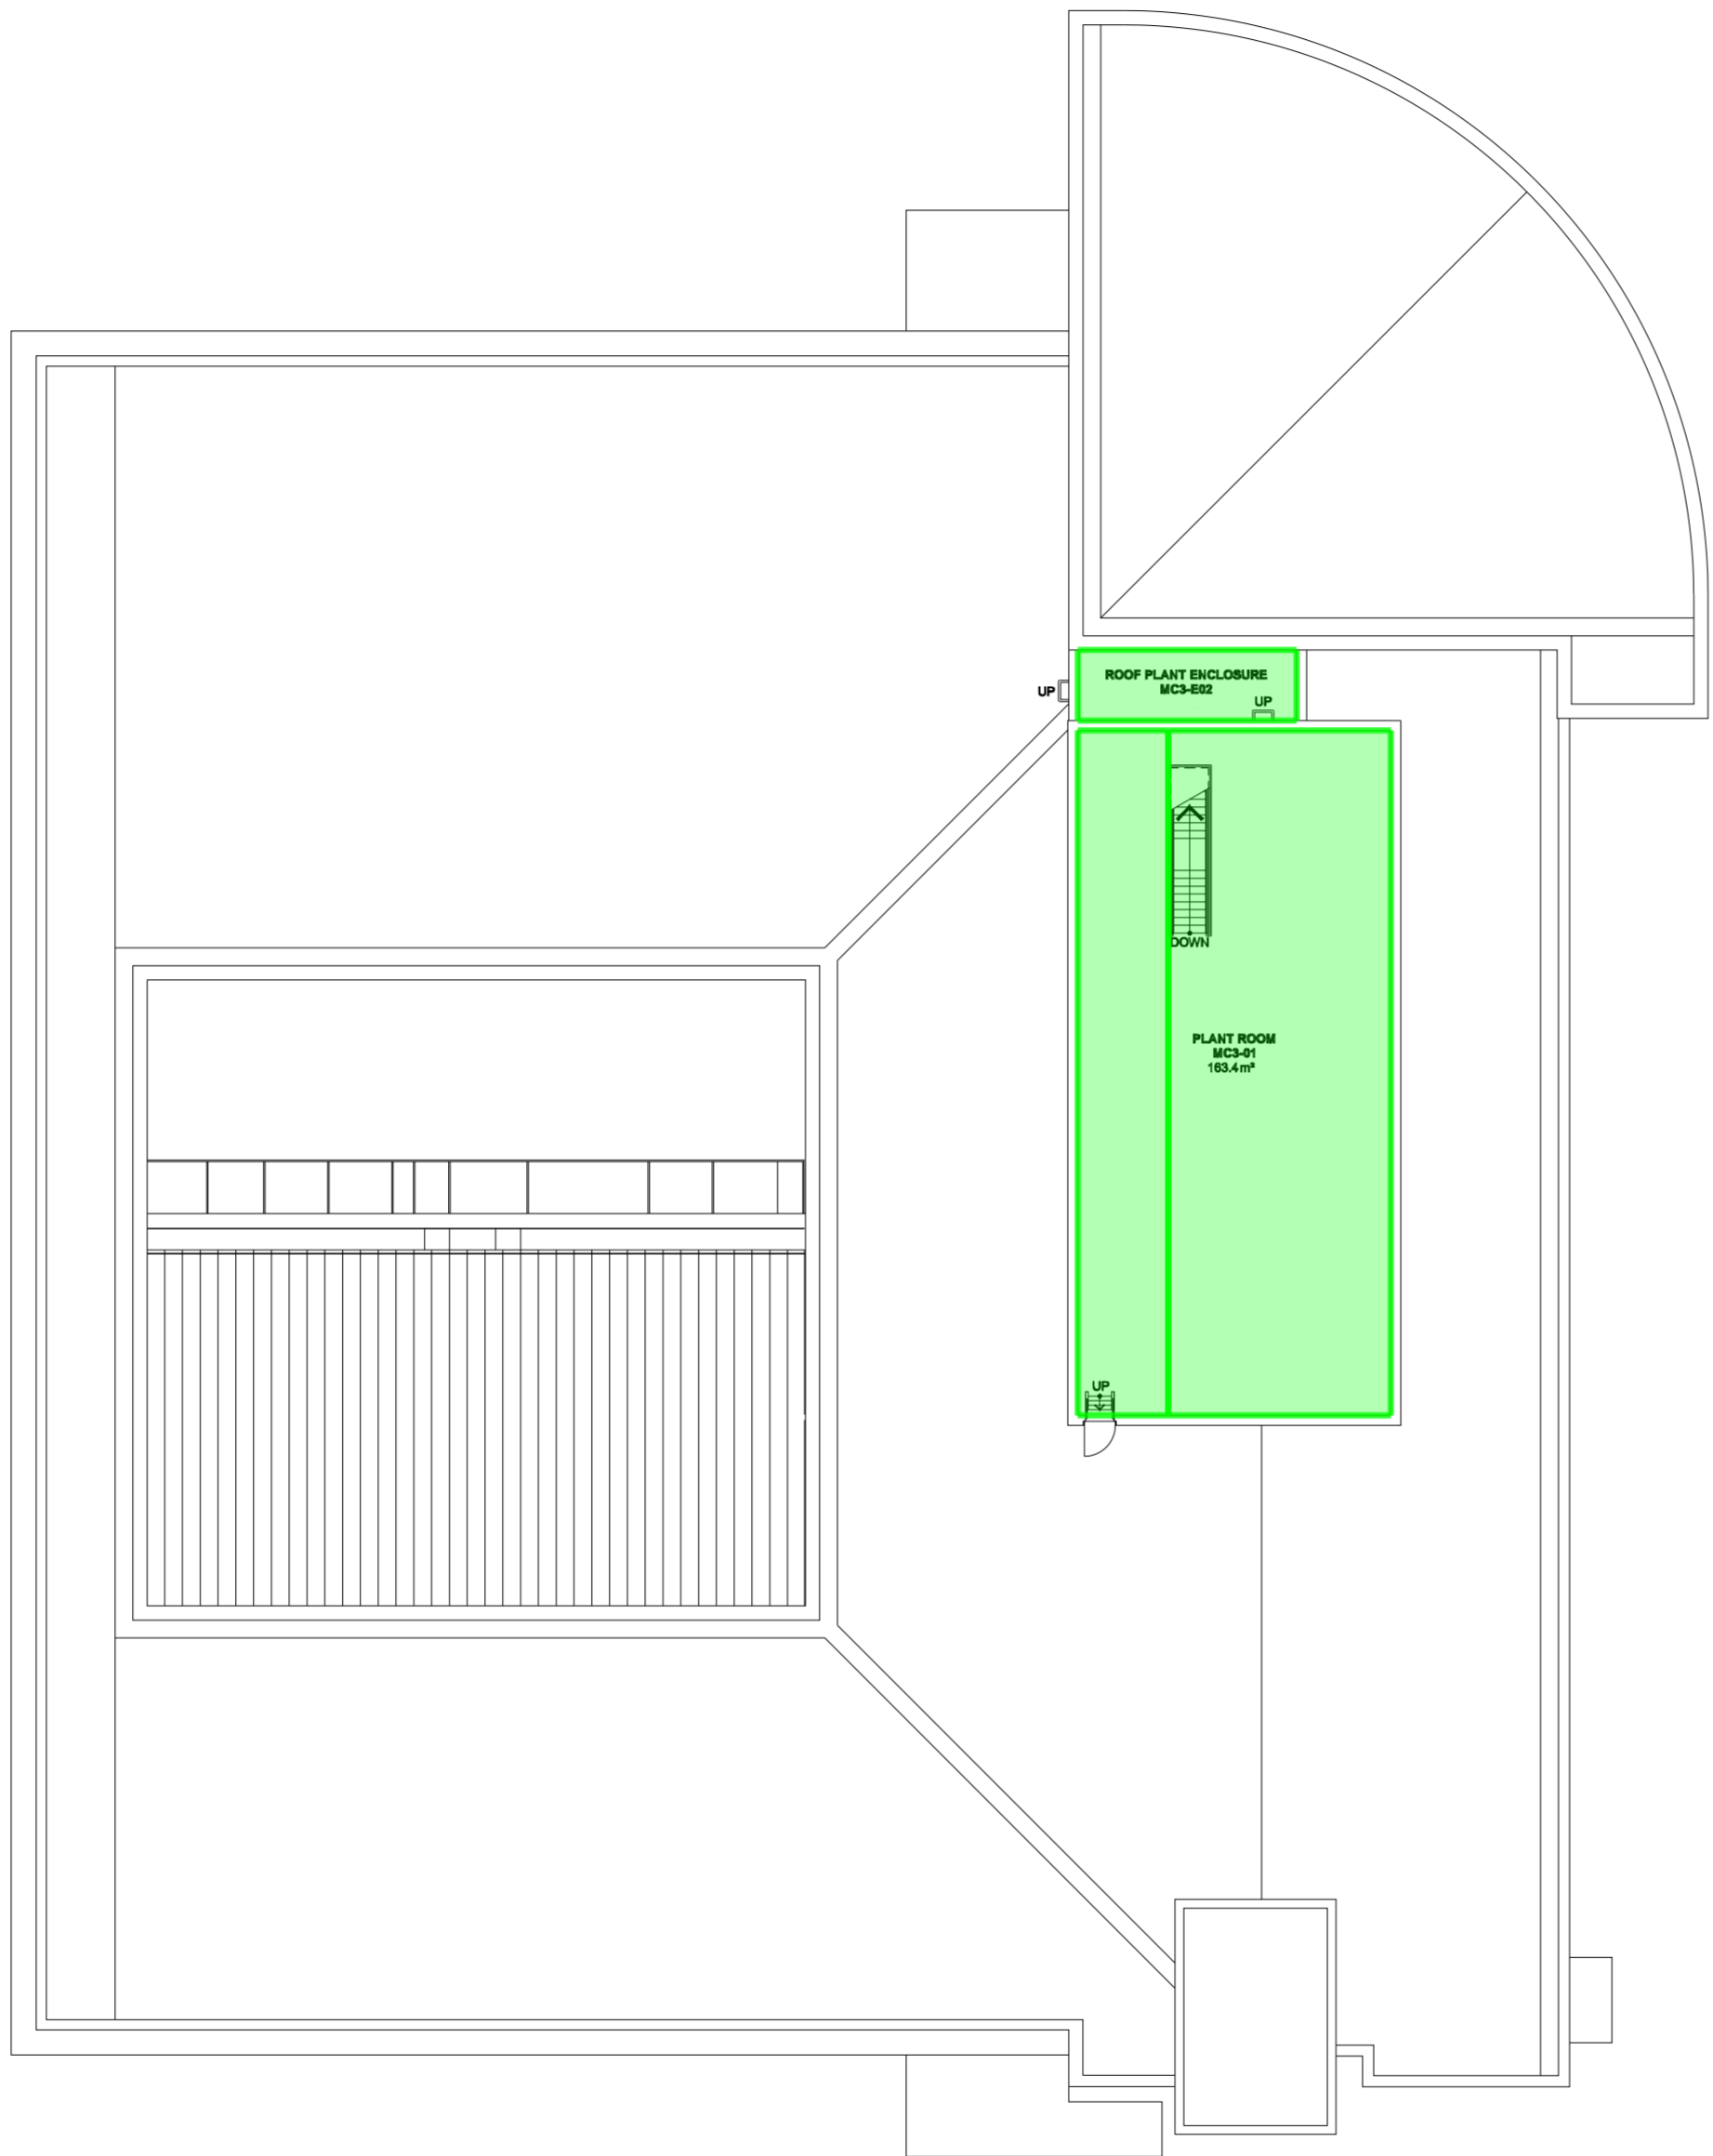

Legend

■ CF Ceiling Finishes  
181 m2

**LEVEL 3**  
**BUILDING A**