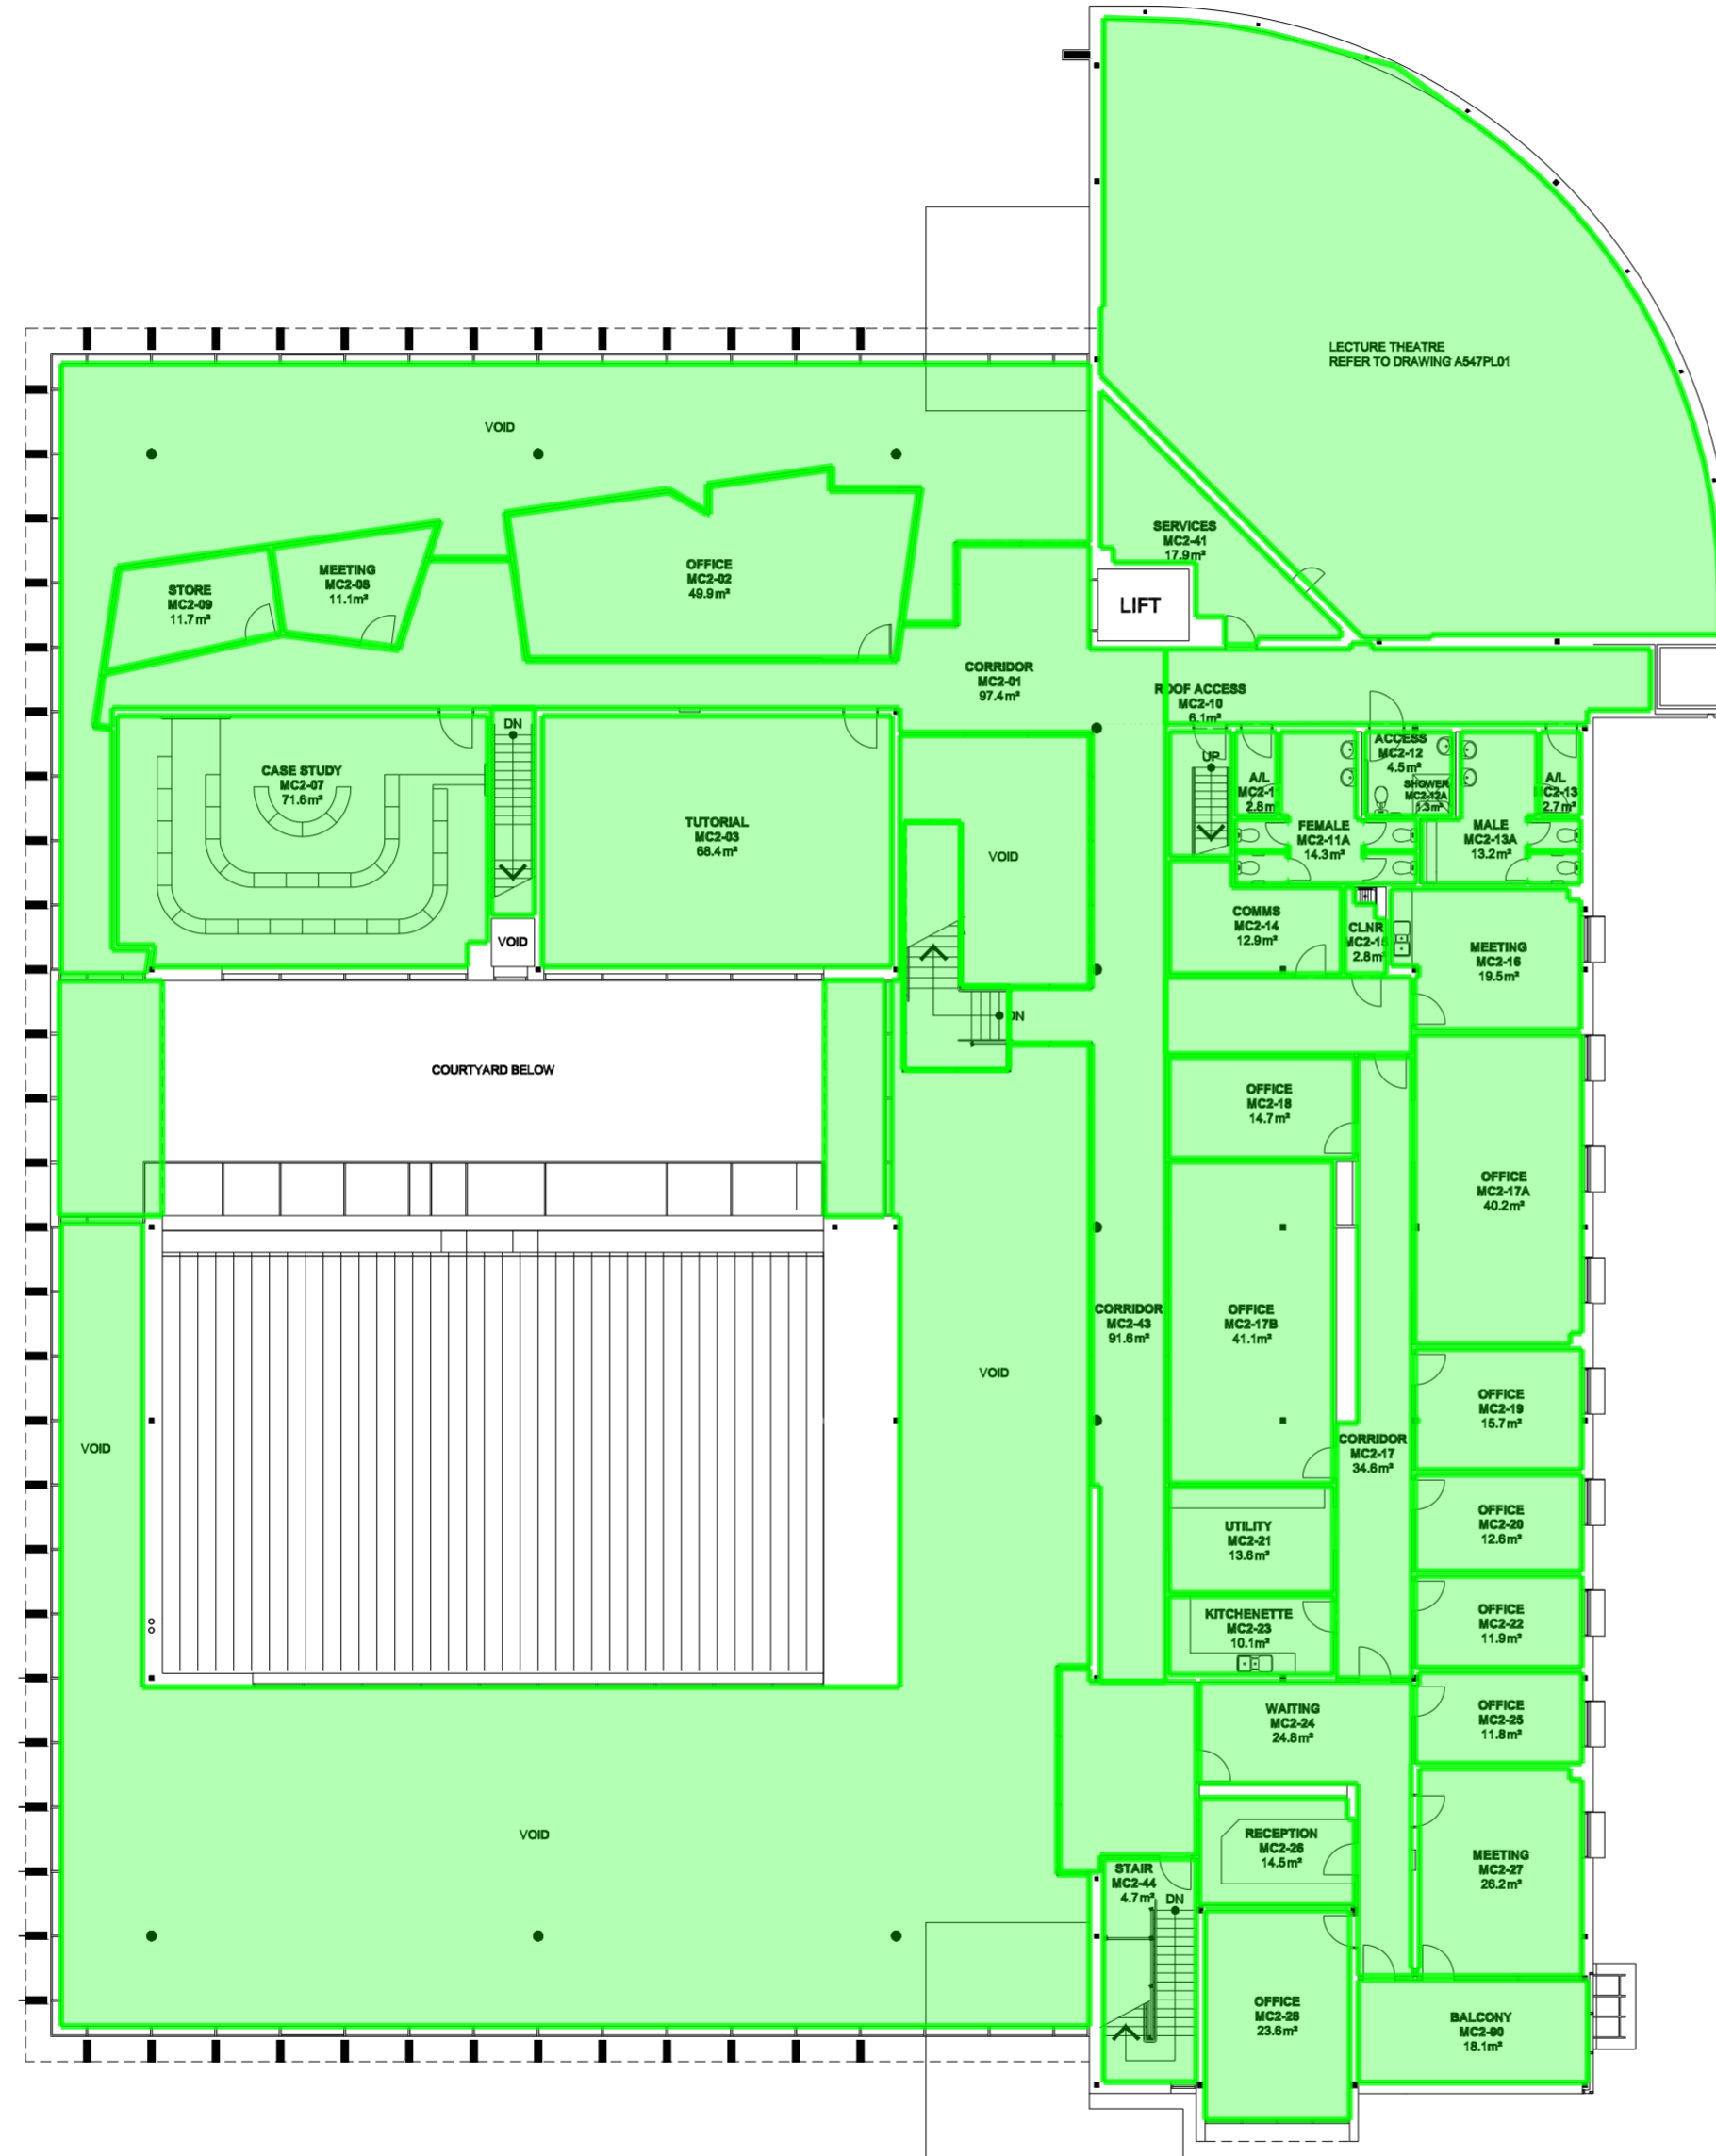

Legend

■ CF Ceiling Finishes  
1,442 m2

5 10m 25 50 75

**LEVEL 2**  
**BUILDING A**