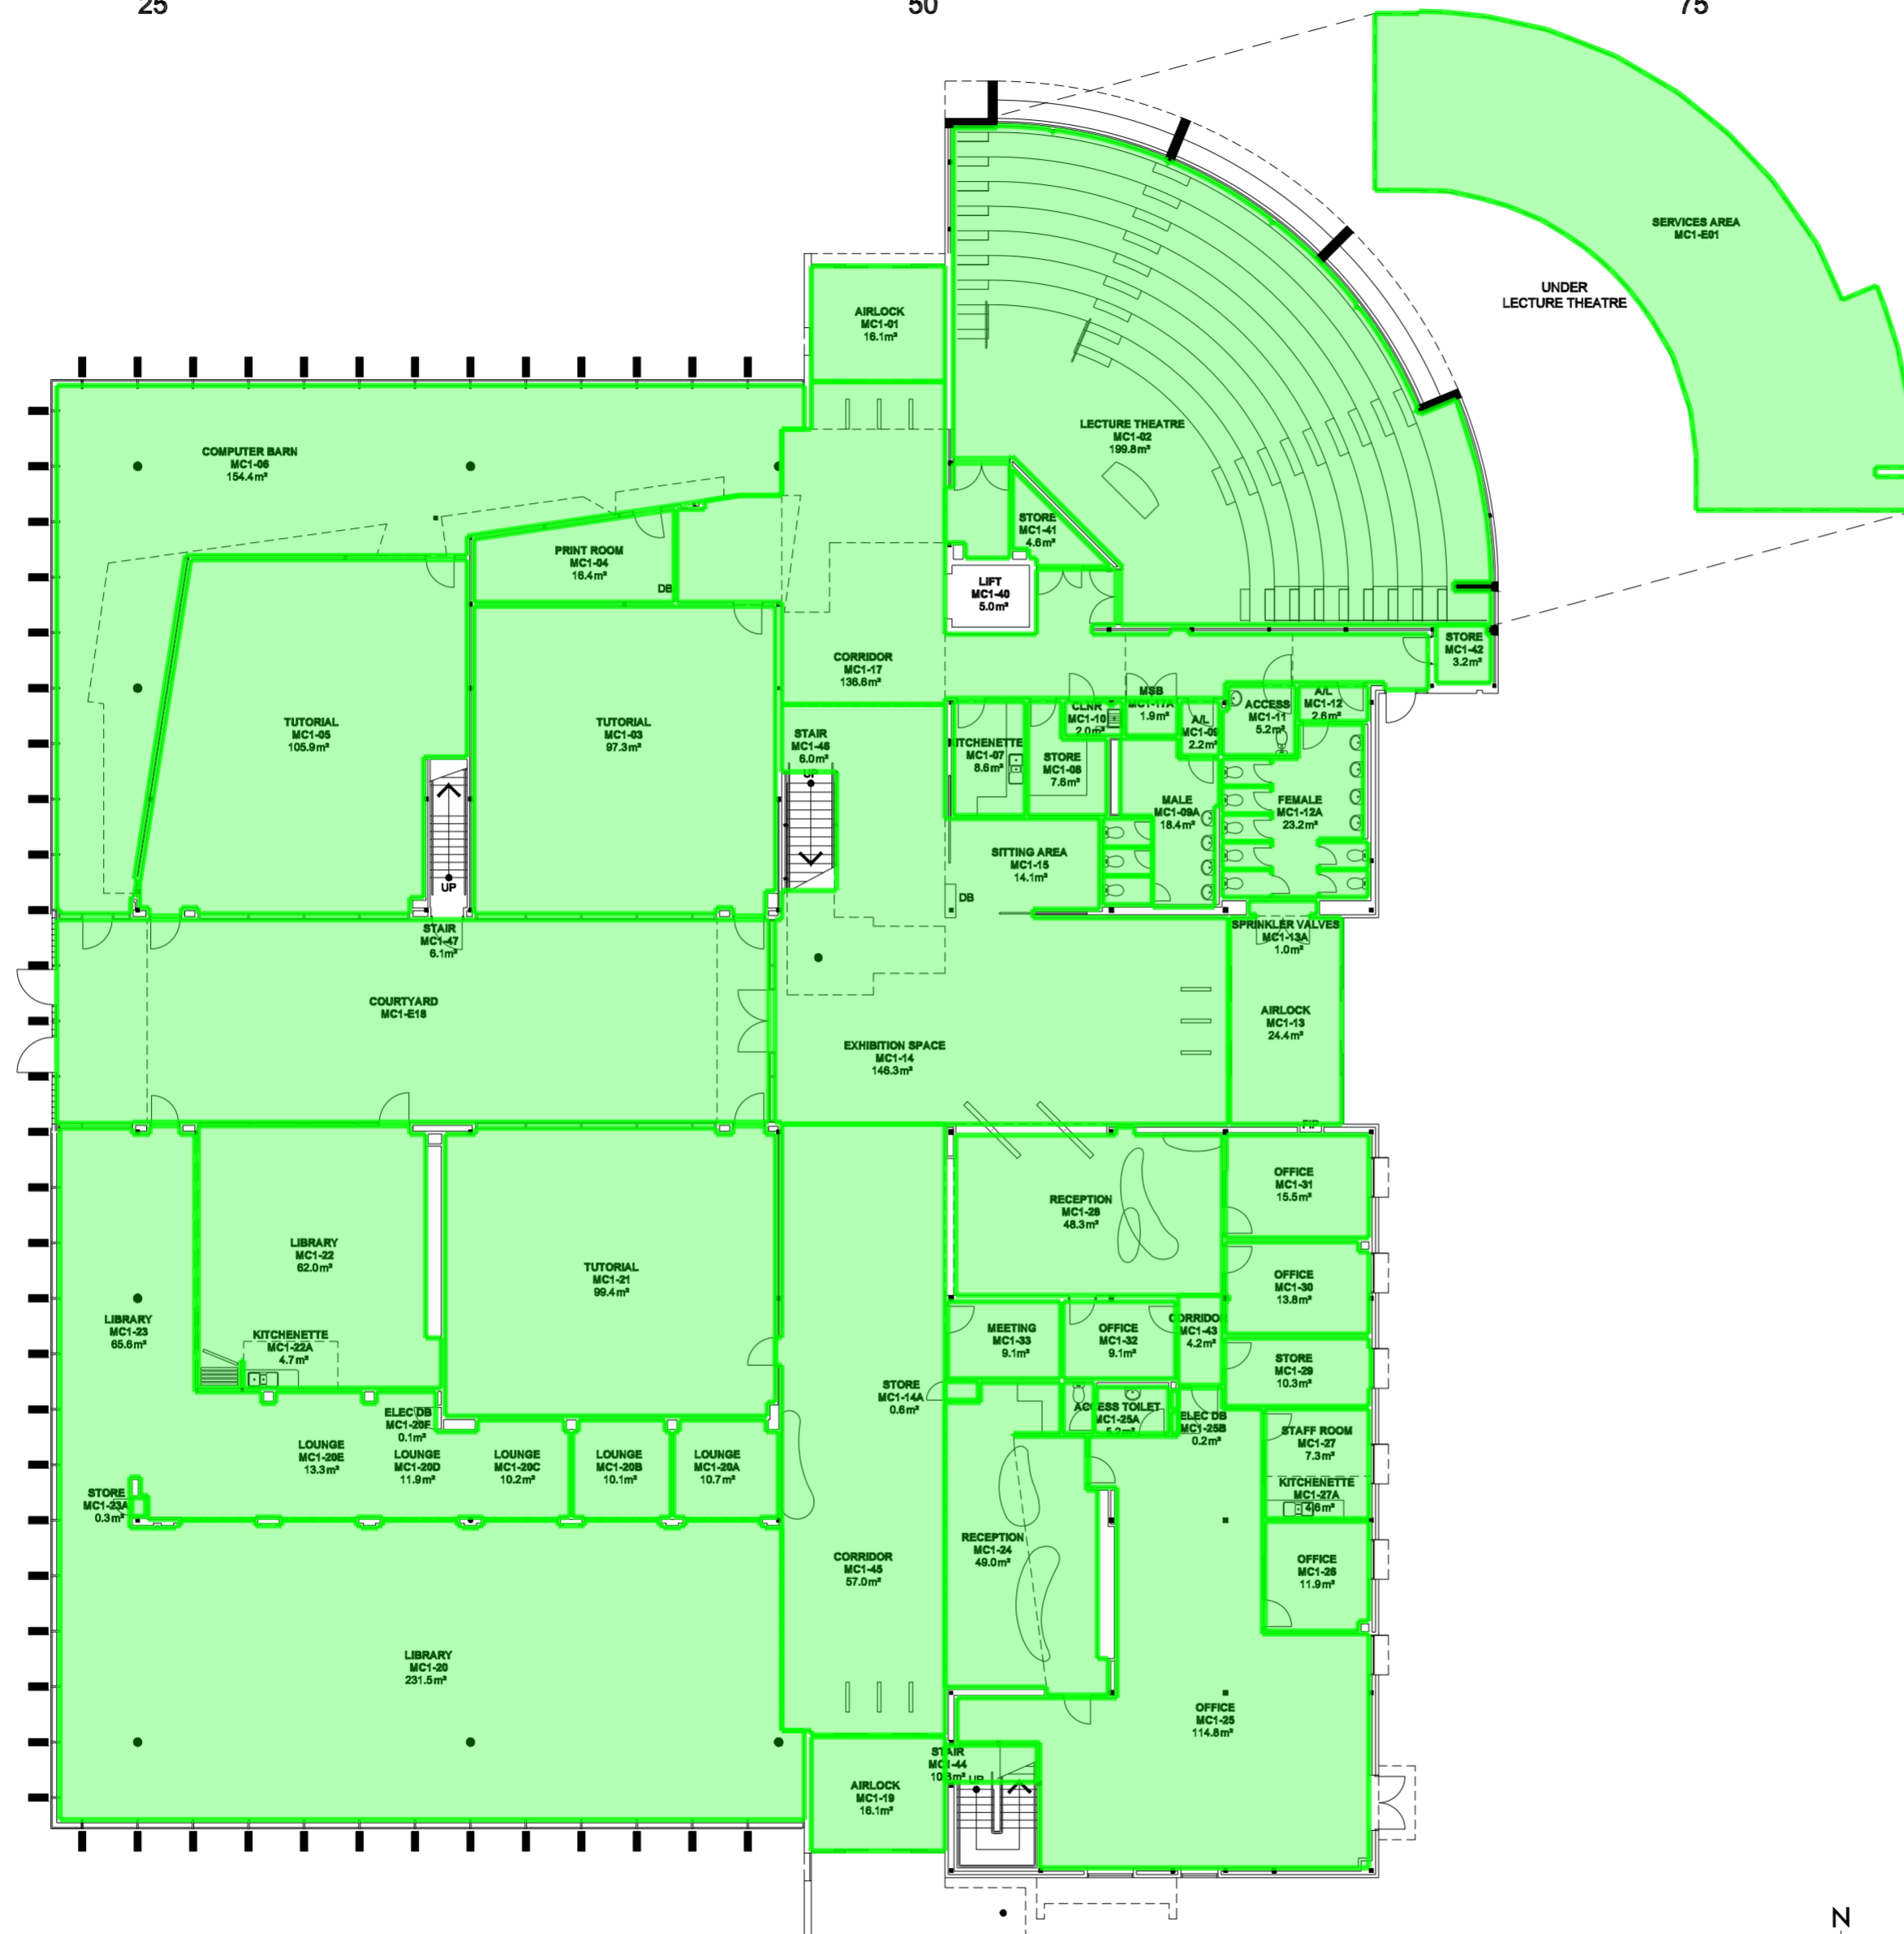

5 10m 25 50 75

Legend
■ CF Ceiling Finishes
2,165 m2

LEVEL 1
BUILDING A